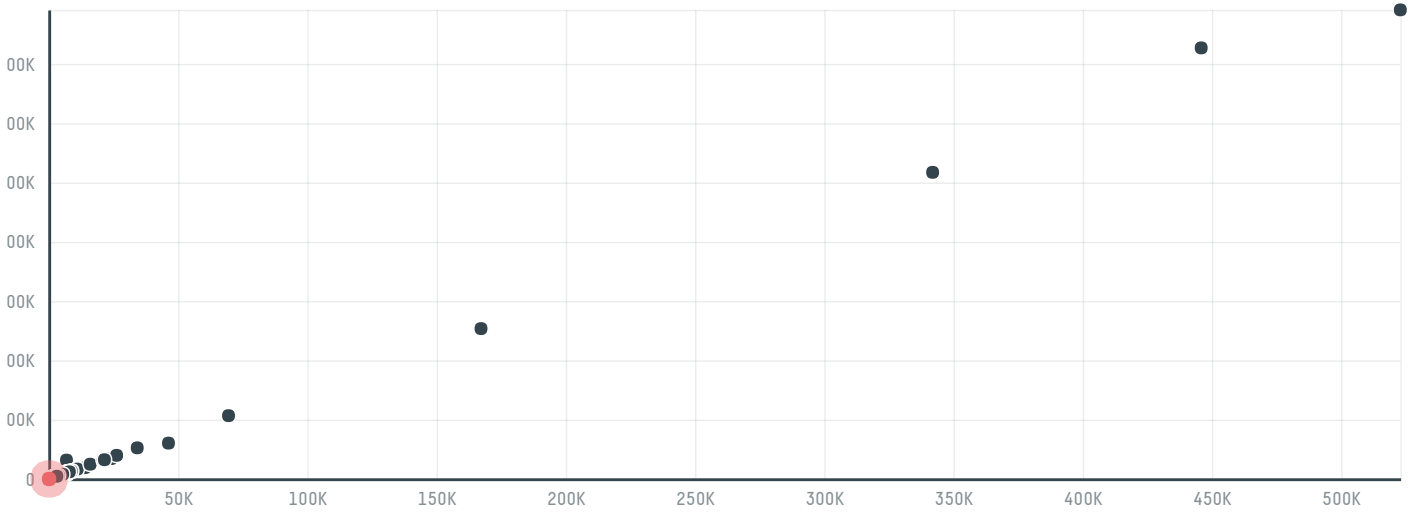

MUNICIPALITY	SOY DEFORESTATION RISK FOR FEED	CO2 EMISSIONS RISK FROM SOY DEFORESTATION FOR FEED (T CO2)
ROLANDIA	0ha	0t CO2
CASCADEL	0ha	0t CO2

BIOME	SOY DEFORESTATION RISK FOR FEED	CO2 EMISSIONS RISK FROM SOY DEFORESTATION FOR FEED (T CO2)
MATA ATLANTICA	0ha	0t CO2

COMPARING COMPANIES IMPORTING CHICKEN FROM BRAZIL IN 2017

Trase is a partnership between

In collaboration with

Donors

This website uses cookies to provide you with an improved user experience. By continuing to browse this site, you consent to the use of cookies and similar technologies. Please visit our [privacy policy](#) for further details.

I AGREE