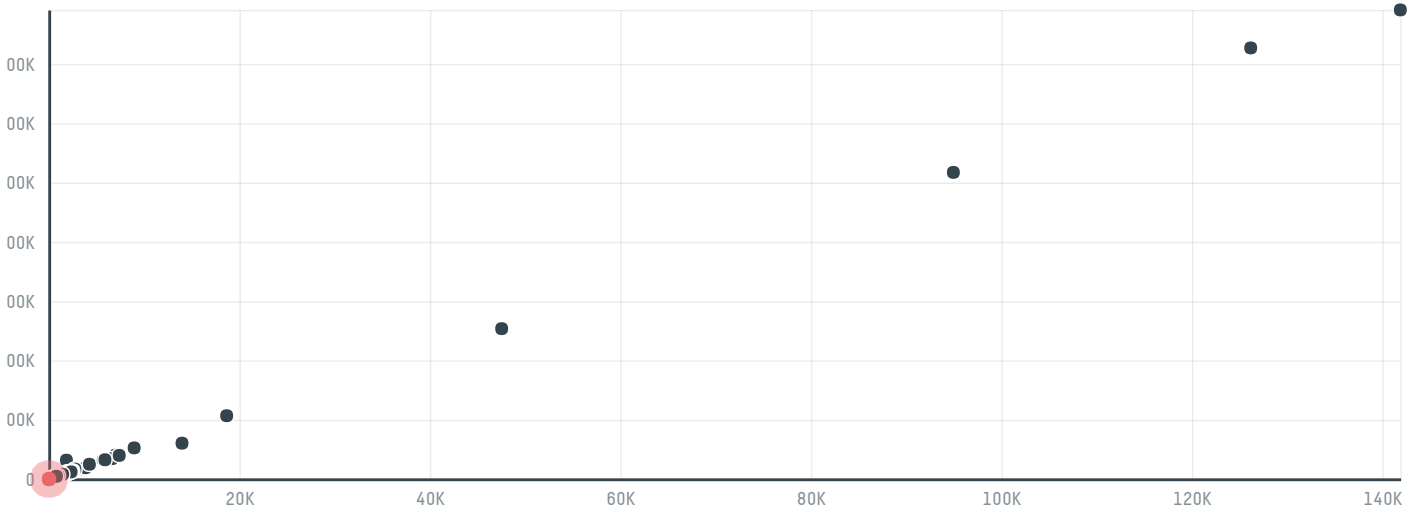

MUNICIPALITY	SOY DEFORESTATION RISK FOR FEED	CO2 EMISSIONS RISK FROM SOY DEFORESTATION FOR FEED (T CO2)
CASCABEL	0ha	0t CO2

BIOME	SOY DEFORESTATION RISK FOR FEED	CO2 EMISSIONS RISK FROM SOY DEFORESTATION FOR FEED (T CO2)
MATA ATLANTICA	0ha	0t CO2

COMPARING COMPANIES IMPORTING CHICKEN FROM BRAZIL IN 2017

Trase is a partnership between

In collaboration with

Donors

This website uses cookies to provide you with an improved user experience. By continuing to browse this site, you consent to the use of cookies and similar technologies. Please visit our [privacy policy](#) for further details.

I AGREE