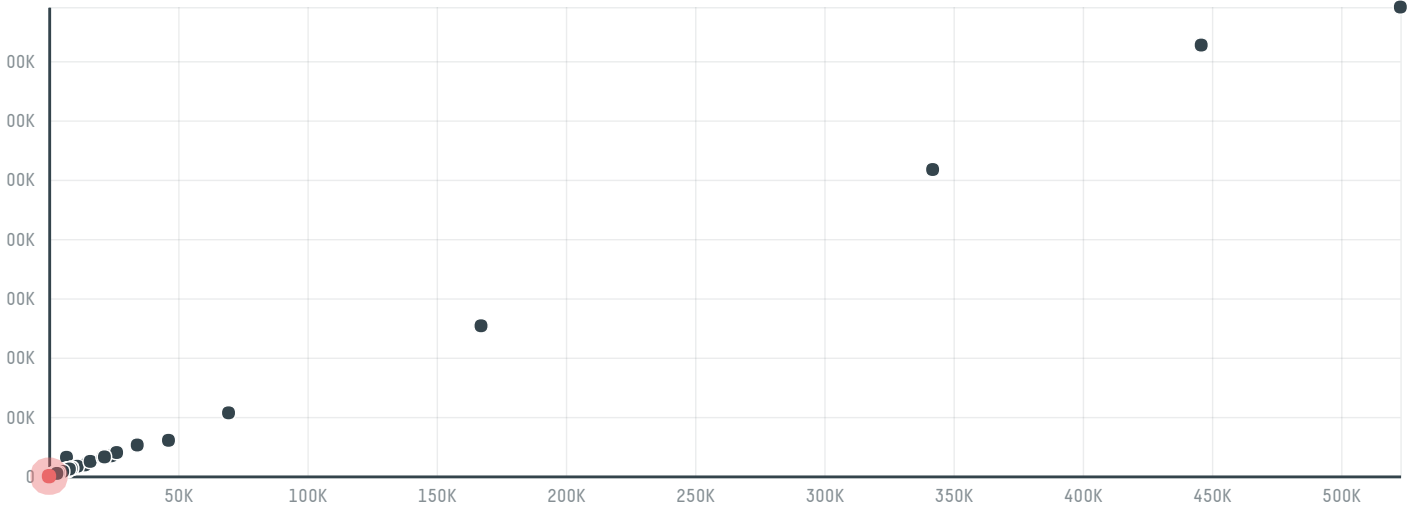

MUNICIPALITY	SOY DEFORESTATION RISK FOR FEED	CO2 EMISSIONS RISK FROM SOY DEFORESTATION FOR FEED (T CO2)
CASCABEL	0ha	0t CO2

BIOME	SOY DEFORESTATION RISK FOR FEED	CO2 EMISSIONS RISK FROM SOY DEFORESTATION FOR FEED (T CO2)
MATA ATLANTICA	0ha	0t CO2

COMPARING COMPANIES IMPORTING CHICKEN FROM BRAZIL IN 2017

Trase is a partnership between

In collaboration with

Donors

This website uses cookies to provide you with an improved user experience. By continuing to browse this site, you consent to the use of cookies and similar technologies. Please visit our [privacy policy](#) for further details.

I AGREE