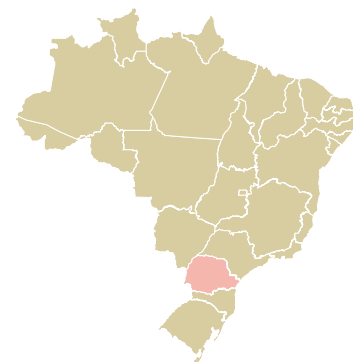

## Kuhne heitz holland b.v

ACTIVITY: **Importer**  
COMMODITY: **Chicken**  
COUNTRY: **Brazil**  
YEAR: **2017**

Kuhne heitz holland b.v was the 1031st largest importer of chicken from BRAZIL in 2017, accounting for 78 tons. The main destination of the chicken imported by Kuhne heitz holland b.v is Netherlands, accounting for 100% of the total.

### TOP DESTINATION COUNTRIES OF CHICKEN IMPORTED BY KUHNE HEITZ HOLLAND B.V:

MUNICIPALITY	SOY DEFORESTATION RISK FOR FEED	CO2 EMISSIONS RISK FROM SOY DEFORESTATION FOR FEED (T CO2)
CASCATEL	0ha	0t CO2