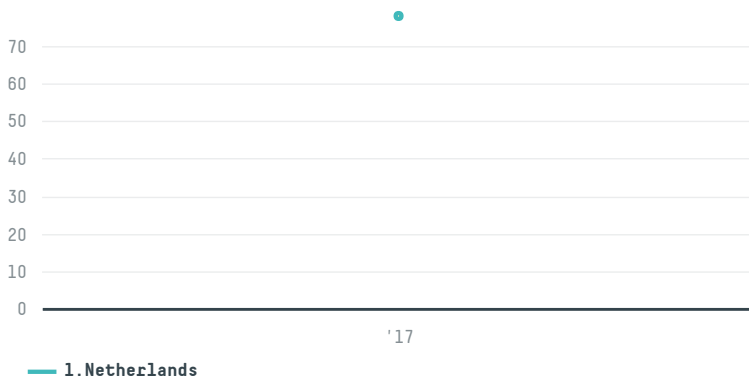

TOP DESTINATION COUNTRIES OF CHICKEN IMPORTED BY KUHNE HEITZ HOLLAND B.V: