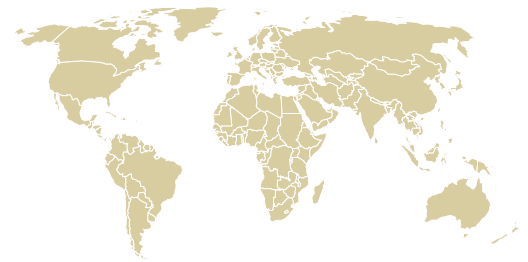

## Kuhne heitz holland b.v

ACTIVITY: **Importer**  
COMMODITY: **Chicken**  
COUNTRY: **Brazil**  
YEAR: **2017**

Kuhne heitz holland b.v was the 1031st largest importer of chicken from BRAZIL in 2017, accounting for 78 tons. The main destination of the chicken imported by Kuhne heitz holland b.v is Netherlands, accounting for 100% of the total.

### TOP DESTINATION COUNTRIES OF CHICKEN IMPORTED BY KUHNE HEITZ HOLLAND B.V:

MUNICIPALITY	SOY DEFORESTATION RISK FOR FEED	CO2 EMISSIONS RISK FROM SOY DEFORESTATION FOR FEED (T CO2)
CASCATEL	0ha	0t CO2