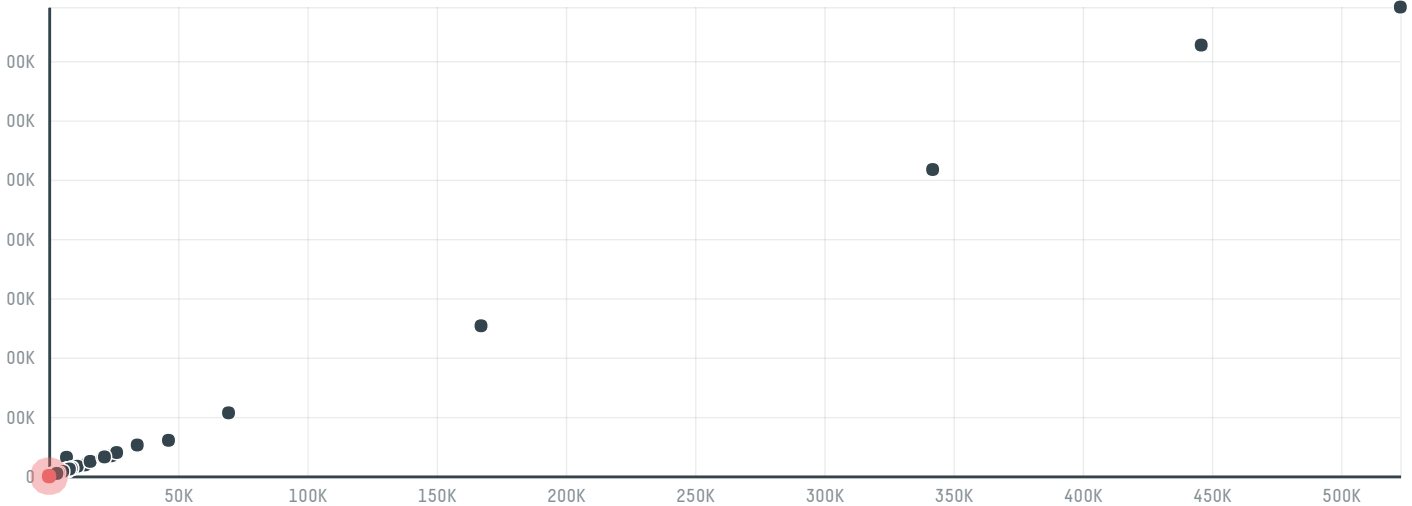

MUNICIPALITY	SOY DEFORESTATION RISK FOR FEED	CO2 EMISSIONS RISK FROM SOY DEFORESTATION FOR FEED (T CO2)
CASCATEL	0ha	0t CO2

BIOME	SOY DEFORESTATION RISK FOR FEED	CO2 EMISSIONS RISK FROM SOY DEFORESTATION FOR FEED (T CO2)
MATA ATLANTICA	0ha	0t CO2

COMPARING COMPANIES IMPORTING CHICKEN FROM BRAZIL IN 2017

Trase is a partnership between

In collaboration with

Donors

This website uses cookies to provide you with an improved user experience. By continuing to browse this site, you consent to the use of cookies and similar technologies. Please visit our [privacy policy](#) for further details.

I AGREE