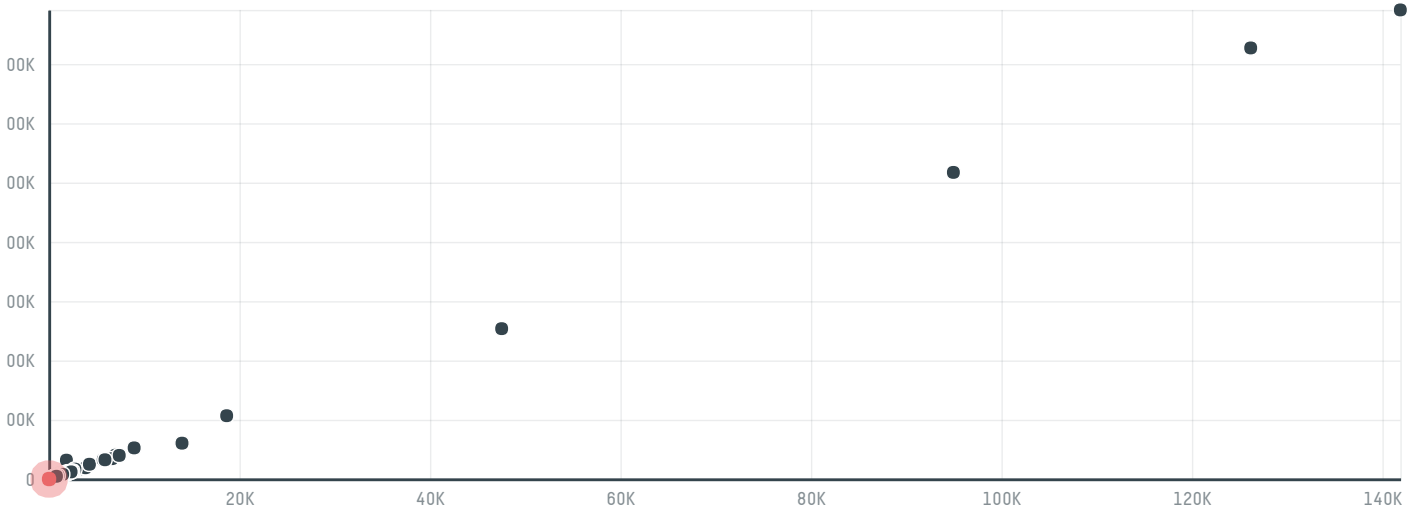

MUNICIPALITY	SOY DEFORESTATION RISK FOR FEED	CO2 EMISSIONS RISK FROM SOY DEFORESTATION FOR FEED (T CO2)
CASCATEL	0ha	0t CO2

BIOME	SOY DEFORESTATION RISK FOR FEED	CO2 EMISSIONS RISK FROM SOY DEFORESTATION FOR FEED (T CO2)
MATA ATLANTICA	0ha	0t CO2

COMPARING COMPANIES IMPORTING CHICKEN FROM BRAZIL IN 2017

Trase is a partnership between

In collaboration with

Donors

This website uses cookies to provide you with an improved user experience. By continuing to browse this site, you consent to the use of cookies and similar technologies. Please visit our [privacy policy](#) for further details.

I AGREE