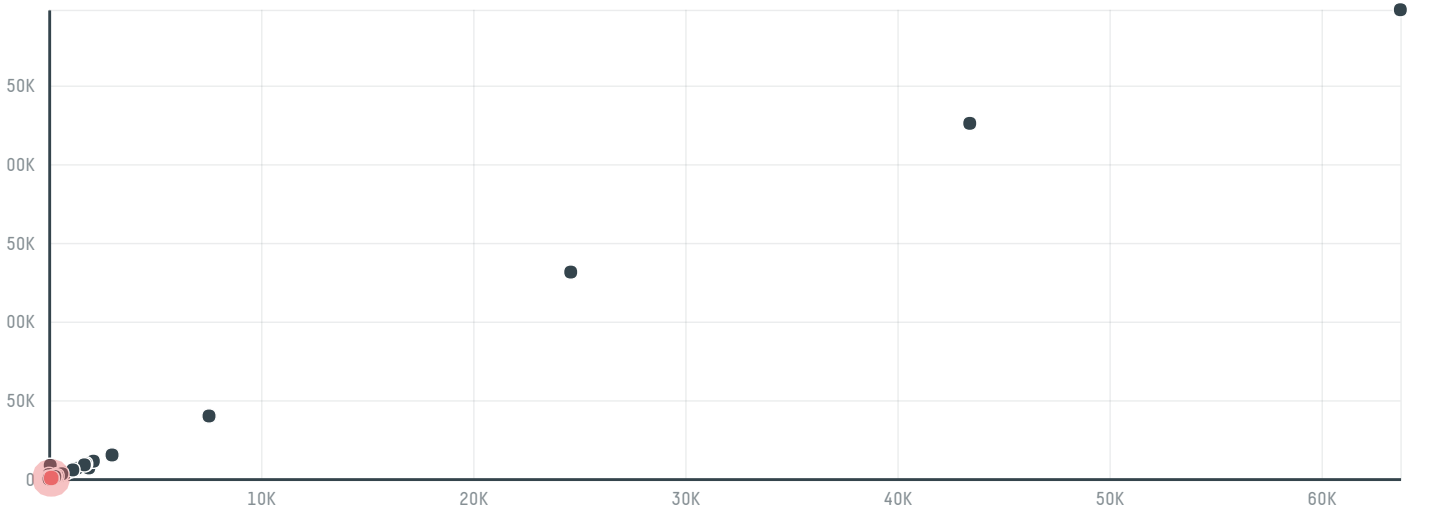

MUNICIPALITY	SOY DEFORESTATION RISK FOR FEED	CO2 EMISSIONS RISK FROM SOY DEFORESTATION FOR FEED (T CO2)
CAFELANDIA	0ha	0t CO2
TUPASSI	0ha	5.1t CO2

BIOME	SOY DEFORESTATION RISK FOR FEED	CO2 EMISSIONS RISK FROM SOY DEFORESTATION FOR FEED (T CO2)
MATA ATLANTICA	0ha	5.1t CO2

COMPARING COMPANIES IMPORTING CHICKEN FROM BRAZIL IN 2018

Trase is a partnership between

In collaboration with

Donors

This website uses cookies to provide you with an improved user experience. By continuing to browse this site, you consent to the use of cookies and similar technologies. Please visit our [privacy policy](#) for further details.

I AGREE