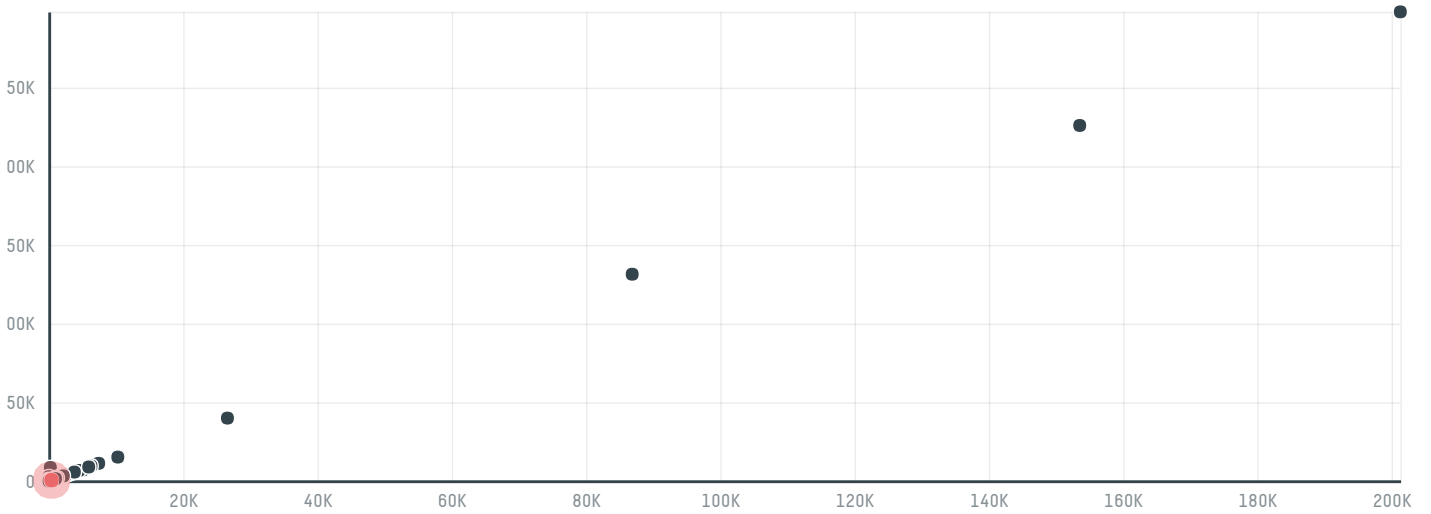

MUNICIPALITY	SOY DEFORESTATION RISK FOR FEED	CO2 EMISSIONS RISK FROM SOY DEFORESTATION FOR FEED (T CO2)
CAFELANDIA	0ha	0t CO2
TUPASSI	0ha	5.1t CO2

BIOME	SOY DEFORESTATION RISK FOR FEED	CO2 EMISSIONS RISK FROM SOY DEFORESTATION FOR FEED (T CO2)
MATA ATLANTICA	0ha	5.1t CO2

COMPARING COMPANIES IMPORTING CHICKEN FROM BRAZIL IN 2018

Trase is a partnership between

In collaboration with

Donors

This website uses cookies to provide you with an improved user experience. By continuing to browse this site, you consent to the use of cookies and similar technologies. Please visit our [privacy policy](#) for further details.

I AGREE