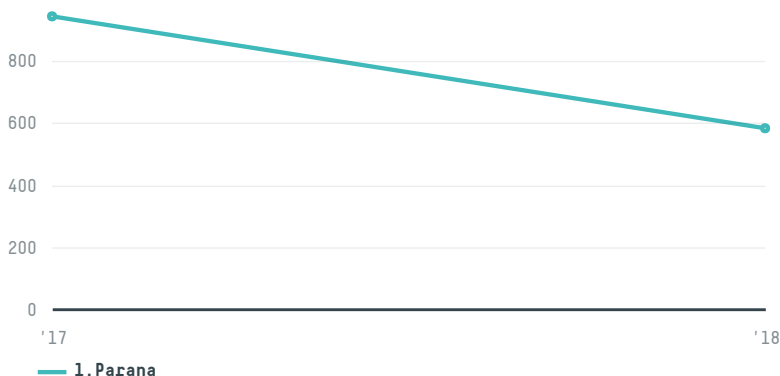

TOP DESTINATION COUNTRIES OF CHICKEN IMPORTED BY EXCELLENT MEAT INTERNATIONAL TRADIN: