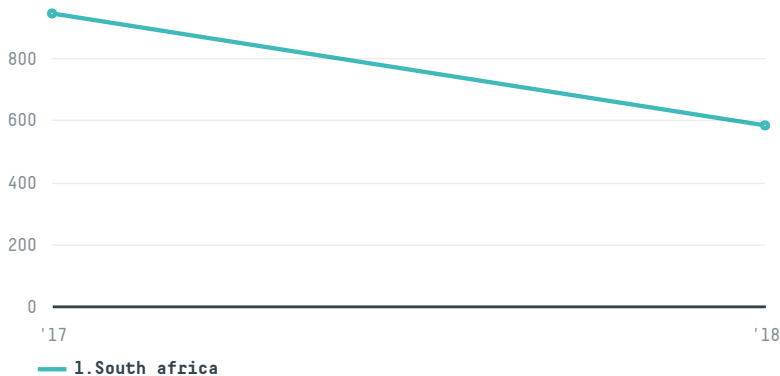

TOP DESTINATION COUNTRIES OF CHICKEN IMPORTED BY EXCELLENT MEAT INTERNATIONAL TRADIN: