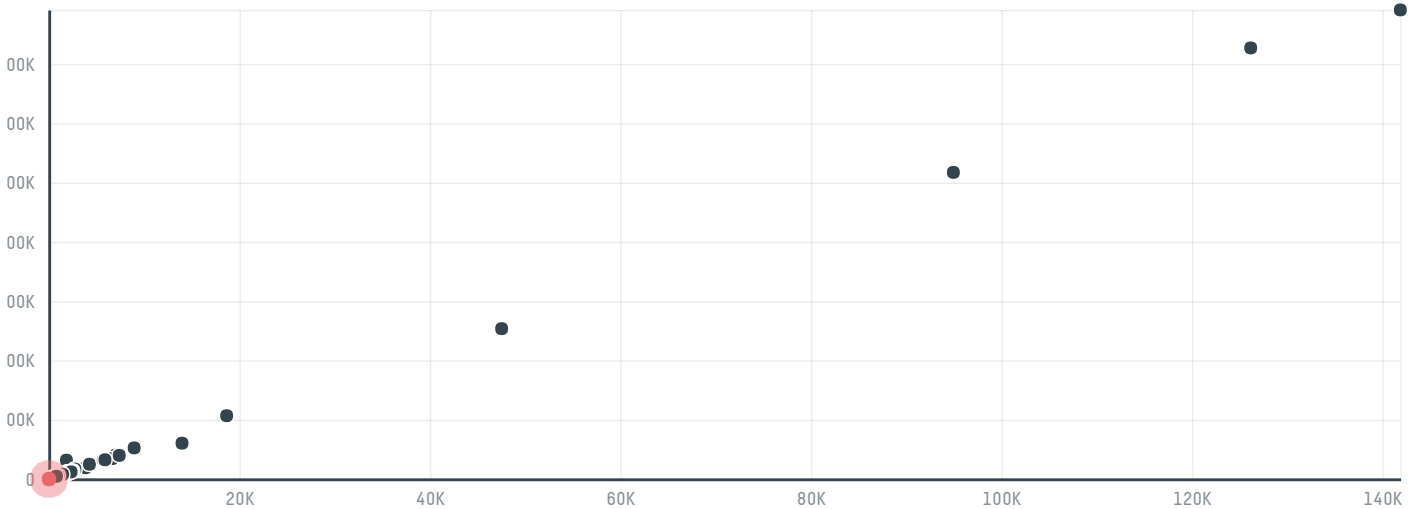

MUNICIPALITY	SOY DEFORESTATION RISK FOR FEED	CO2 EMISSIONS RISK FROM SOY DEFORESTATION FOR FEED (T CO2)
NOVA AURORA	0ha	0t CO2

BIOME	SOY DEFORESTATION RISK FOR FEED	CO2 EMISSIONS RISK FROM SOY DEFORESTATION FOR FEED (T CO2)
MATA ATLANTICA	0ha	0t CO2

COMPARING COMPANIES IMPORTING CHICKEN FROM BRAZIL IN 2017

Trase is a partnership between

In collaboration with

Donors

This website uses cookies to provide you with an improved user experience. By continuing to browse this site, you consent to the use of cookies and similar technologies. Please visit our [privacy policy](#) for further details.

I AGREE