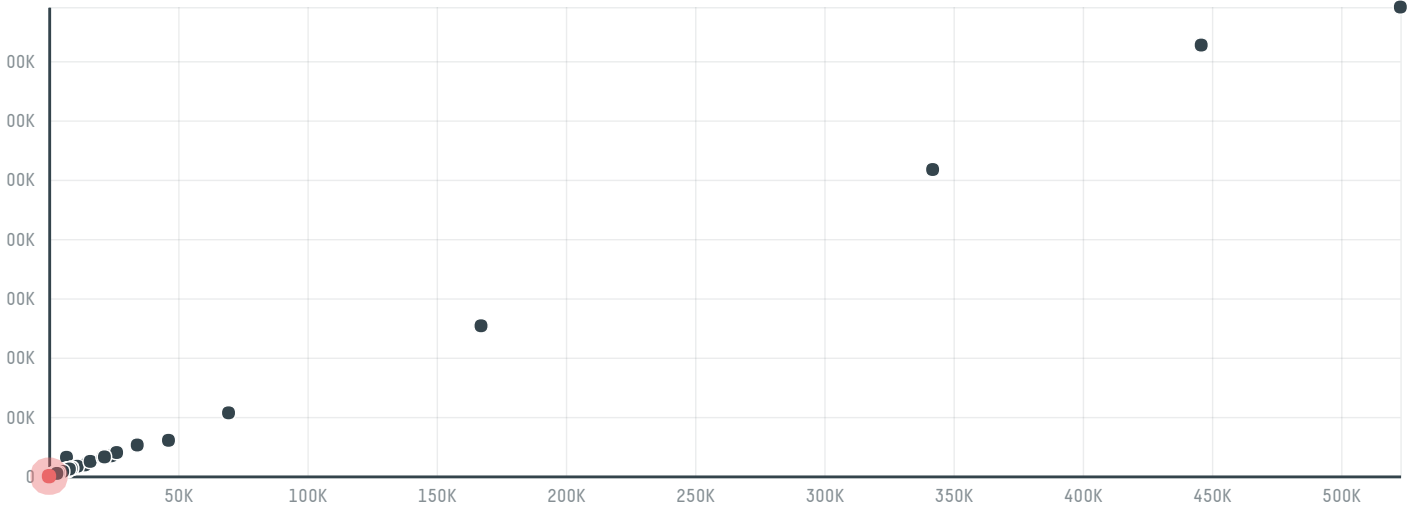

MUNICIPALITY	SOY DEFORESTATION RISK FOR FEED	CO2 EMISSIONS RISK FROM SOY DEFORESTATION FOR FEED (T CO2)
NOVA AURORA	0ha	0t CO2

BIOME	SOY DEFORESTATION RISK FOR FEED	CO2 EMISSIONS RISK FROM SOY DEFORESTATION FOR FEED (T CO2)
MATA ATLANTICA	0ha	0t CO2

COMPARING COMPANIES IMPORTING CHICKEN FROM BRAZIL IN 2017

Trase is a partnership between

In collaboration with

Donors

This website uses cookies to provide you with an improved user experience. By continuing to browse this site, you consent to the use of cookies and similar technologies. Please visit our [privacy policy](#) for further details.

I AGREE