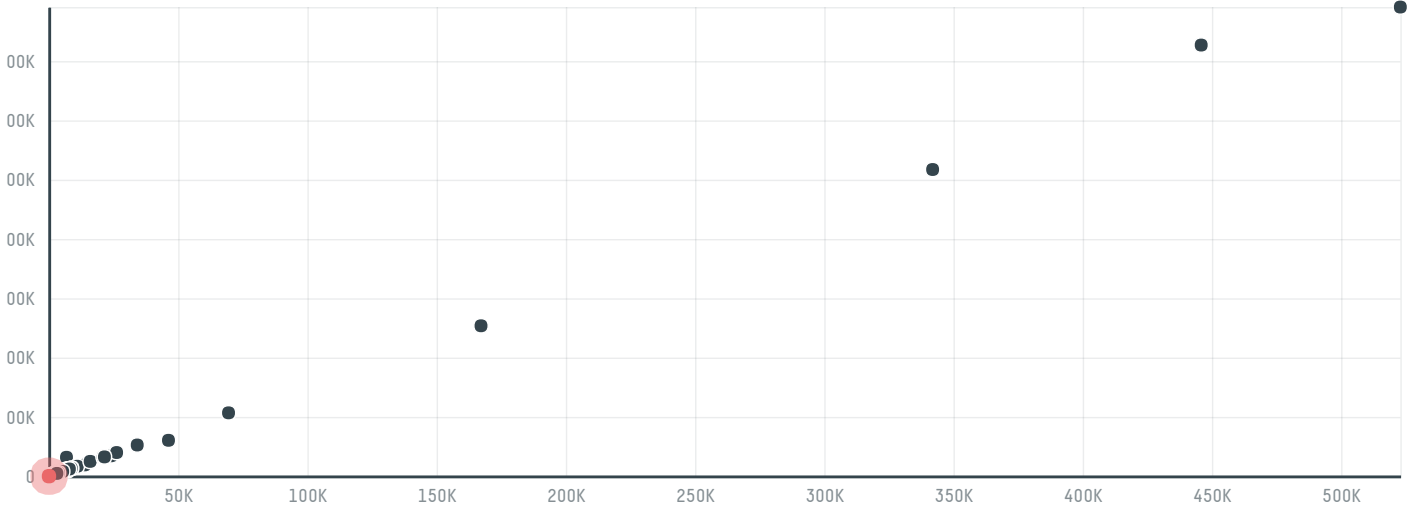

MUNICIPALITY	SOY DEFORESTATION RISK FOR FEED	CO2 EMISSIONS RISK FROM SOY DEFORESTATION FOR FEED (T CO2)
BOITUVA	0ha	0t CO2

BIOME	SOY DEFORESTATION RISK FOR FEED	CO2 EMISSIONS RISK FROM SOY DEFORESTATION FOR FEED (T CO2)
MATA ATLANTICA	0ha	0t CO2

COMPARING COMPANIES IMPORTING CHICKEN FROM BRAZIL IN 2017

Trase is a partnership between

In collaboration with

Donors

This website uses cookies to provide you with an improved user experience. By continuing to browse this site, you consent to the use of cookies and similar technologies. Please visit our [privacy policy](#) for further details.

I AGREE