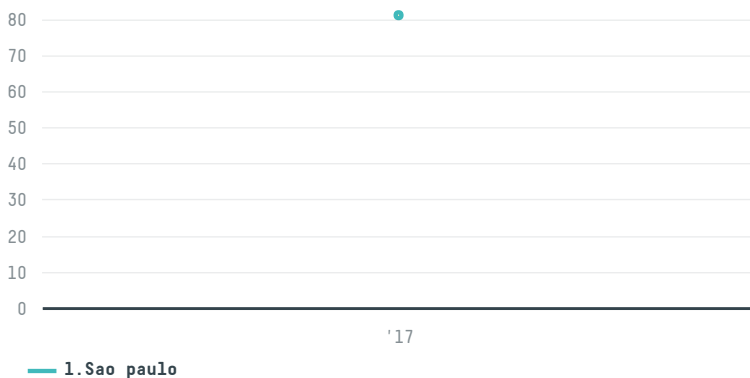

TOP DESTINATION COUNTRIES OF CHICKEN IMPORTED BY M/S KELVIN CATERING SERVICES (EMIRATES) LLC: