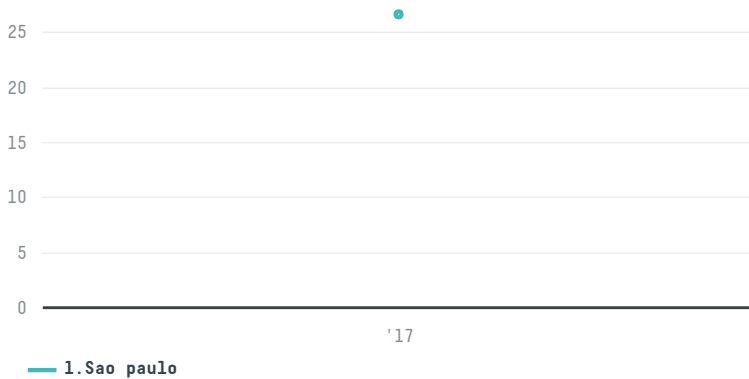

TOP DESTINATION COUNTRIES OF CHICKEN IMPORTED BY AKM FOODSTUFF TRADING LLC: