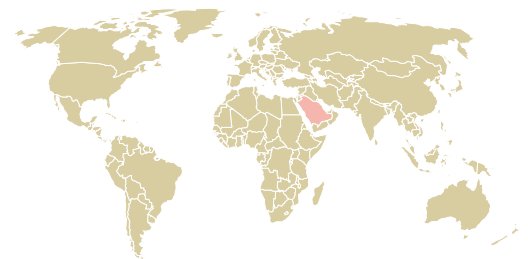

TOP DESTINATION COUNTRIES OF CHICKEN IMPORTED BY RADWA CHICKEN FINE FOODS CO: