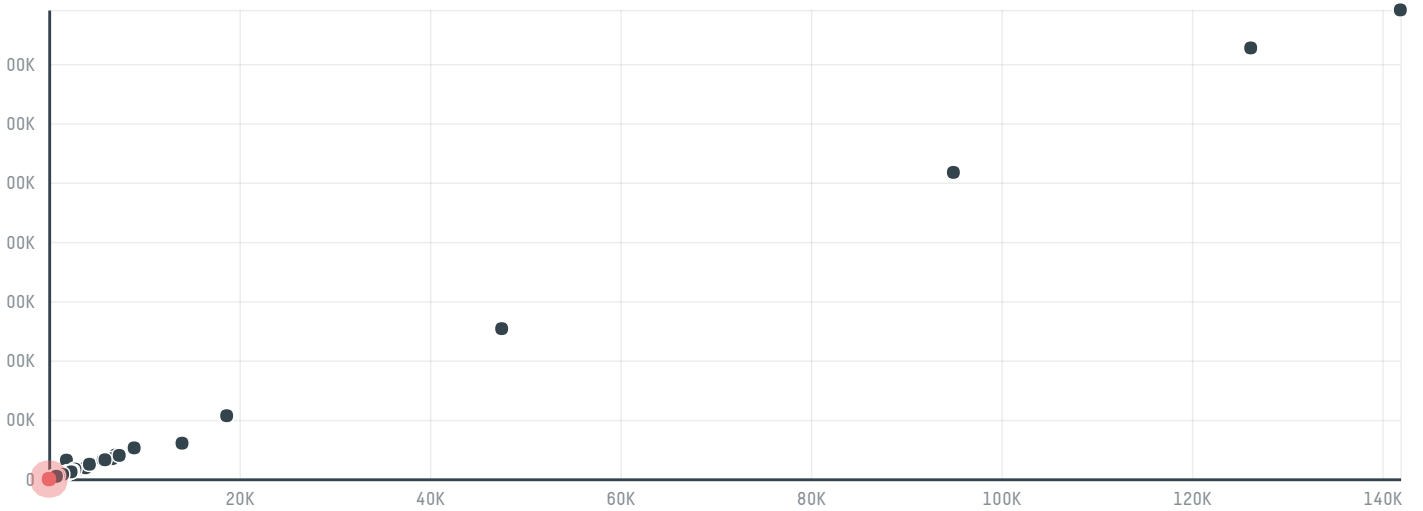

MUNICIPALITY	SOY DEFORESTATION RISK FOR FEED	CO2 EMISSIONS RISK FROM SOY DEFORESTATION FOR FEED (T CO2)
BOITUVA	0ha	0t CO2
BIOME	SOY DEFORESTATION RISK FOR FEED	CO2 EMISSIONS RISK FROM SOY DEFORESTATION FOR FEED (T CO2)
MATA ATLANTICA	0ha	0t CO2

COMPARING COMPANIES IMPORTING CHICKEN FROM BRAZIL IN 2017

Trase is a partnership between

In collaboration with

Donors

This website uses cookies to provide you with an improved user experience. By continuing to browse this site, you consent to the use of cookies and similar technologies. Please visit our [privacy policy](#) for further details.

I AGREE