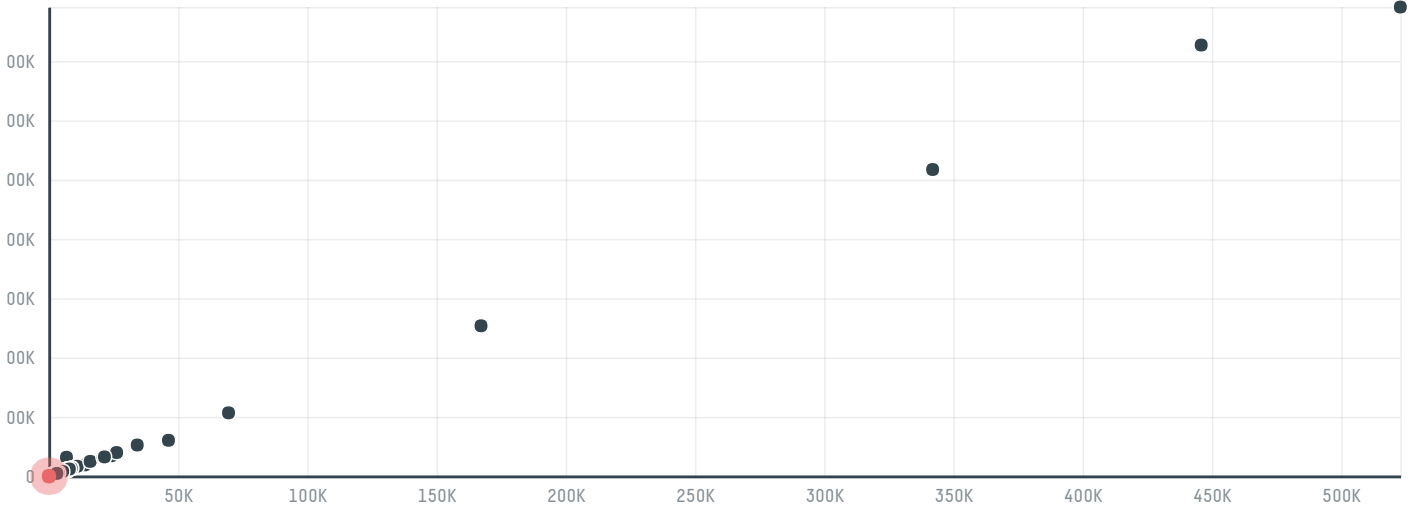

MUNICIPALITY	SOY DEFORESTATION RISK FOR FEED	CO2 EMISSIONS RISK FROM SOY DEFORESTATION FOR FEED (T CO2)
BOITUVA	0ha	0t CO2
BIOME	SOY DEFORESTATION RISK FOR FEED	CO2 EMISSIONS RISK FROM SOY DEFORESTATION FOR FEED (T CO2)
MATA ATLANTICA	0ha	0t CO2

COMPARING COMPANIES IMPORTING CHICKEN FROM BRAZIL IN 2017

Trase is a partnership between

In collaboration with

Donors

This website uses cookies to provide you with an improved user experience. By continuing to browse this site, you consent to the use of cookies and similar technologies. Please visit our [privacy policy](#) for further details.

I AGREE