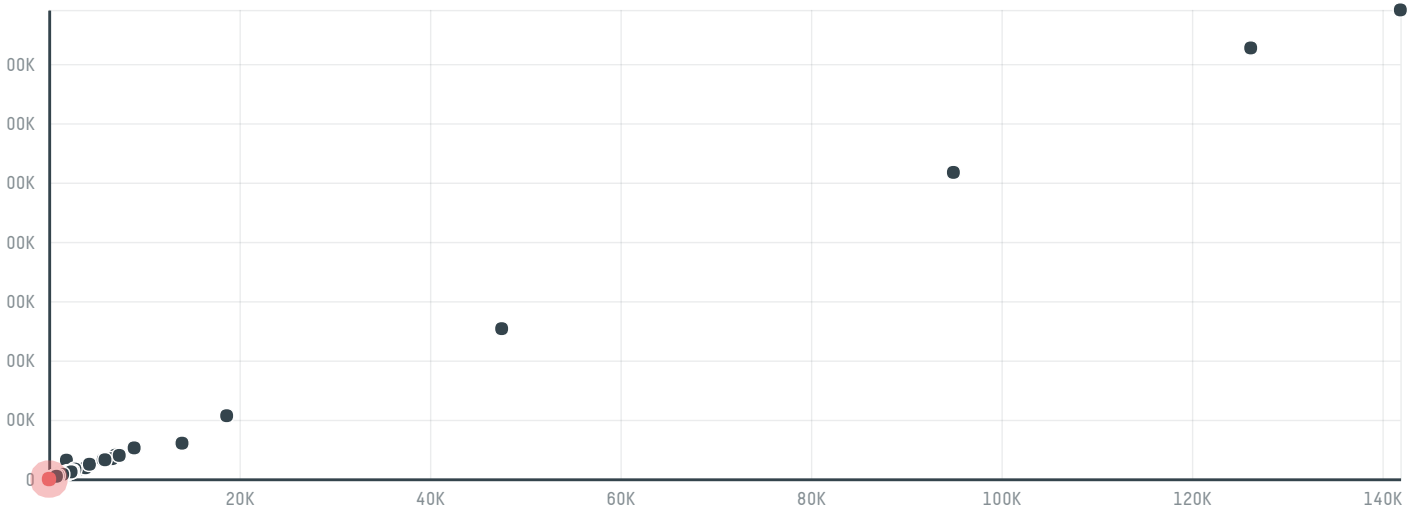

MUNICIPALITY	SOY DEFORESTATION RISK FOR FEED	CO2 EMISSIONS RISK FROM SOY DEFORESTATION FOR FEED (T CO2)
BOITUVA	0ha	0t CO2

BIOME	SOY DEFORESTATION RISK FOR FEED	CO2 EMISSIONS RISK FROM SOY DEFORESTATION FOR FEED (T CO2)
MATA ATLANTICA	0ha	0t CO2

COMPARING COMPANIES IMPORTING CHICKEN FROM BRAZIL IN 2017

Trase is a partnership between

In collaboration with

Donors

This website uses cookies to provide you with an improved user experience. By continuing to browse this site, you consent to the use of cookies and similar technologies. Please visit our [privacy policy](#) for further details.

I AGREE