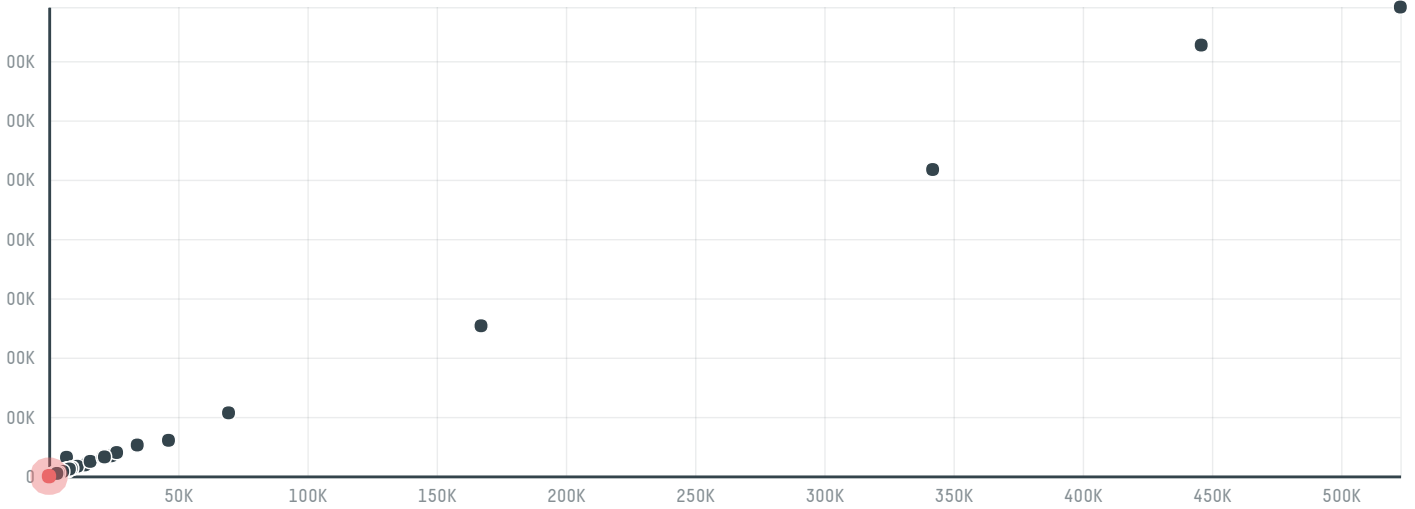

MUNICIPALITY	SOY DEFORESTATION RISK FOR FEED	CO2 EMISSIONS RISK FROM SOY DEFORESTATION FOR FEED (T CO2)
BOITUVA	0ha	0t CO2

BIOME	SOY DEFORESTATION RISK FOR FEED	CO2 EMISSIONS RISK FROM SOY DEFORESTATION FOR FEED (T CO2)
MATA ATLANTICA	0ha	0t CO2

COMPARING COMPANIES IMPORTING CHICKEN FROM BRAZIL IN 2017

Trase is a partnership between

In collaboration with

Donors

This website uses cookies to provide you with an improved user experience. By continuing to browse this site, you consent to the use of cookies and similar technologies. Please visit our [privacy policy](#) for further details.

I AGREE