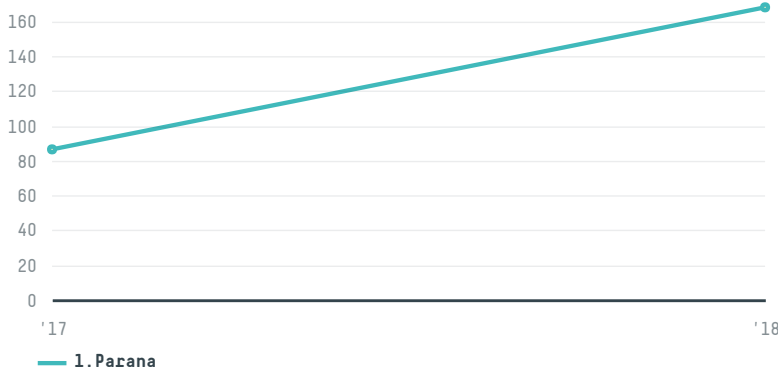

TOP DESTINATION COUNTRIES OF CHICKEN IMPORTED BY MOHAMMED SADIQ SAEED ABU ARAB EST: