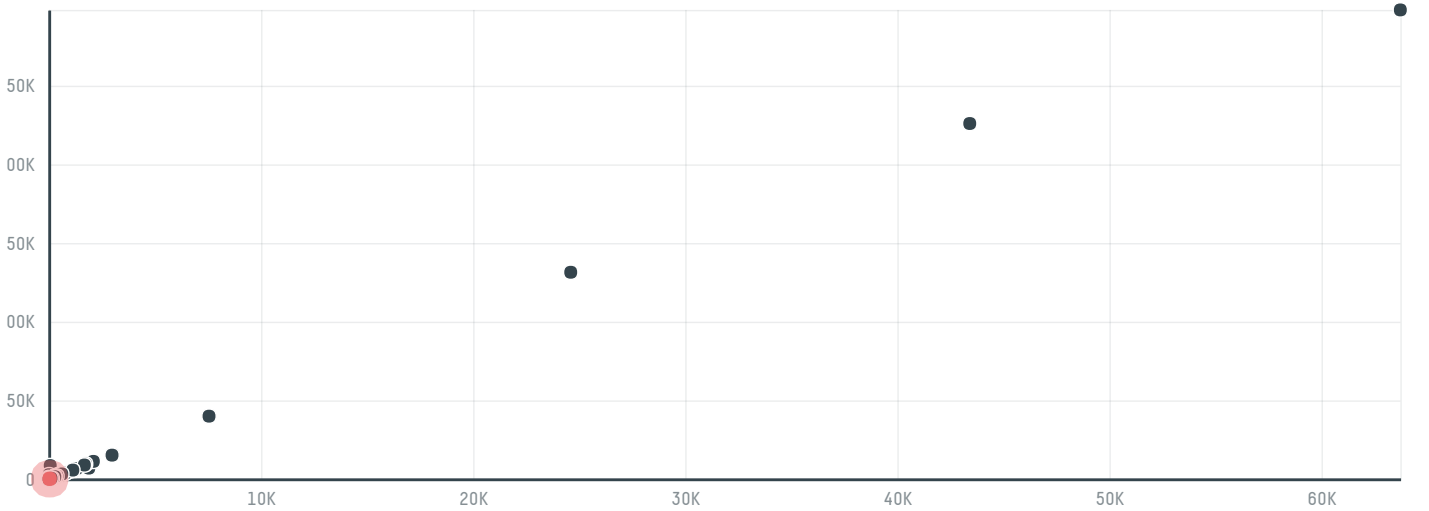

MUNICIPALITY	SOY DEFORESTATION RISK FOR FEED	CO2 EMISSIONS RISK FROM SOY DEFORESTATION FOR FEED (T CO2)
PAICANDU	0ha	0t CO2

BIOME	SOY DEFORESTATION RISK FOR FEED	CO2 EMISSIONS RISK FROM SOY DEFORESTATION FOR FEED (T CO2)
MATA ATLANTICA	0ha	0t CO2

COMPARING COMPANIES IMPORTING CHICKEN FROM BRAZIL IN 2018

Trase is a partnership between

In collaboration with

Donors

This website uses cookies to provide you with an improved user experience. By continuing to browse this site, you consent to the use of cookies and similar technologies. Please visit our [privacy policy](#) for further details.

I AGREE