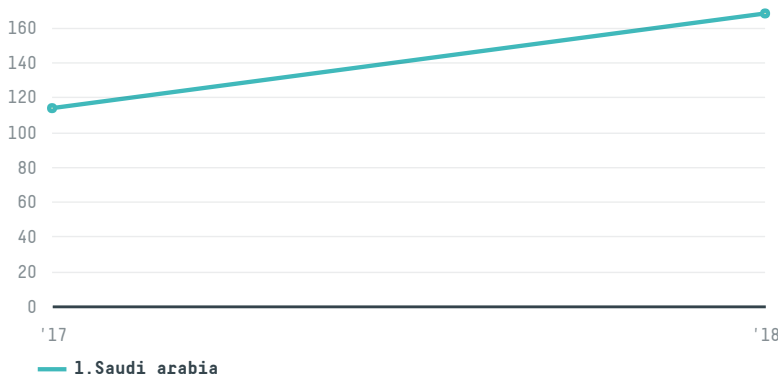

TOP DESTINATION COUNTRIES OF CHICKEN IMPORTED BY MOHAMMED SADIQ SAEED ABU ARAB EST: