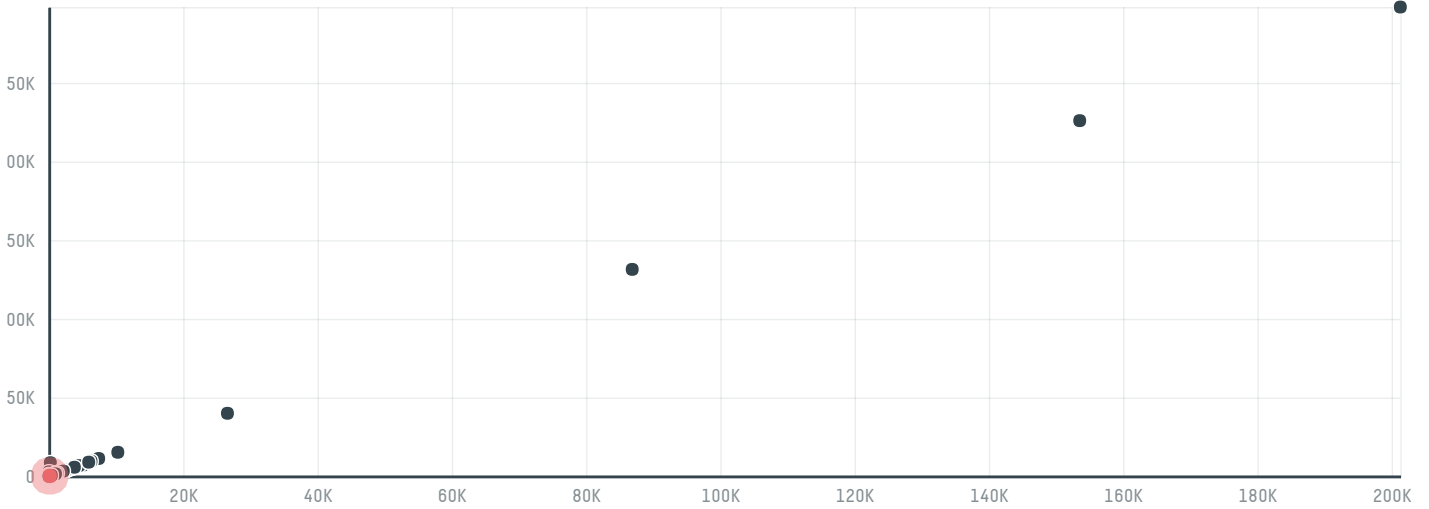

MUNICIPALITY	SOY DEFORESTATION RISK FOR FEED	CO2 EMISSIONS RISK FROM SOY DEFORESTATION FOR FEED (T CO2)
PAICANDU	0ha	0t CO2

BIOME	SOY DEFORESTATION RISK FOR FEED	CO2 EMISSIONS RISK FROM SOY DEFORESTATION FOR FEED (T CO2)
MATA ATLANTICA	0ha	0t CO2

COMPARING COMPANIES IMPORTING CHICKEN FROM BRAZIL IN 2018

Trase is a partnership between

In collaboration with

Donors

This website uses cookies to provide you with an improved user experience. By continuing to browse this site, you consent to the use of cookies and similar technologies. Please visit our [privacy policy](#) for further details.

I AGREE