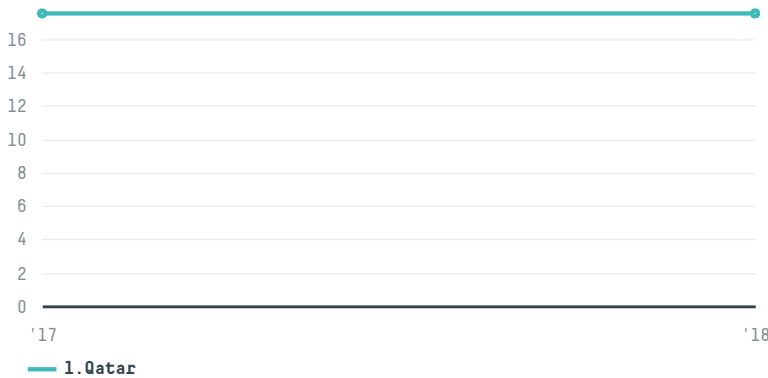

TOP DESTINATION COUNTRIES OF CHICKEN IMPORTED BY AL RAWABI FOOD CENTER W L L: