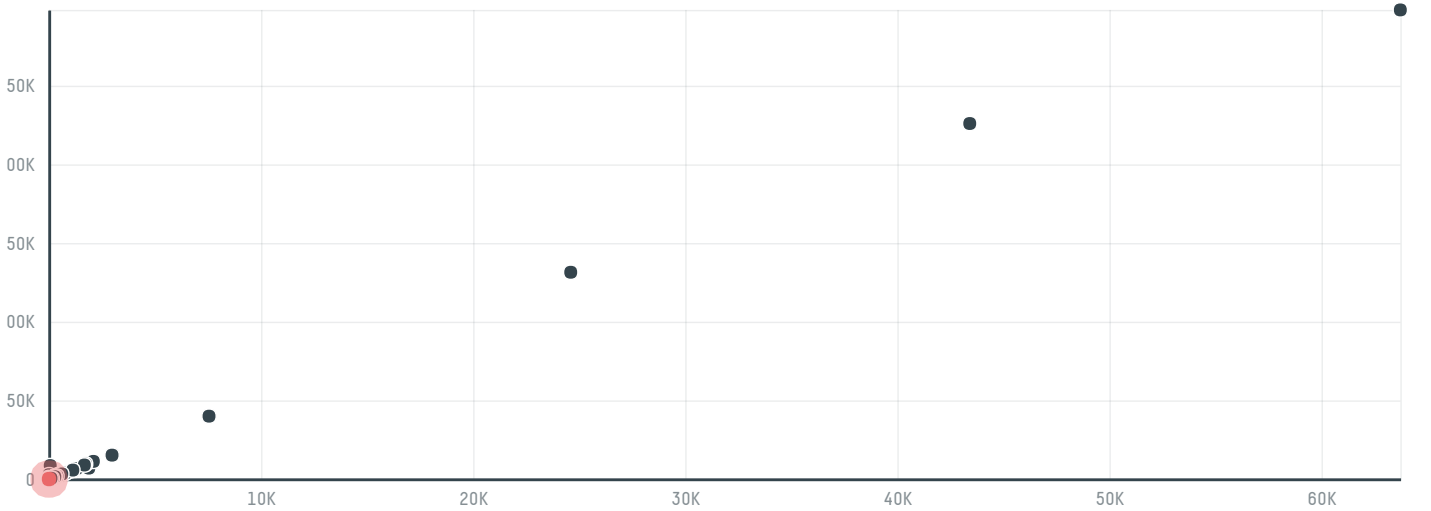

MUNICIPALITY	SOY DEFORESTATION RISK FOR FEED	CO2 EMISSIONS RISK FROM SOY DEFORESTATION FOR FEED (T CO2)
BOITUVA	0ha	0.1t CO2

BIOME	SOY DEFORESTATION RISK FOR FEED	CO2 EMISSIONS RISK FROM SOY DEFORESTATION FOR FEED (T CO2)
MATA ATLANTICA	0ha	0.1t CO2

COMPARING COMPANIES IMPORTING CHICKEN FROM BRAZIL IN 2018

Trase is a partnership between

In collaboration with

Donors