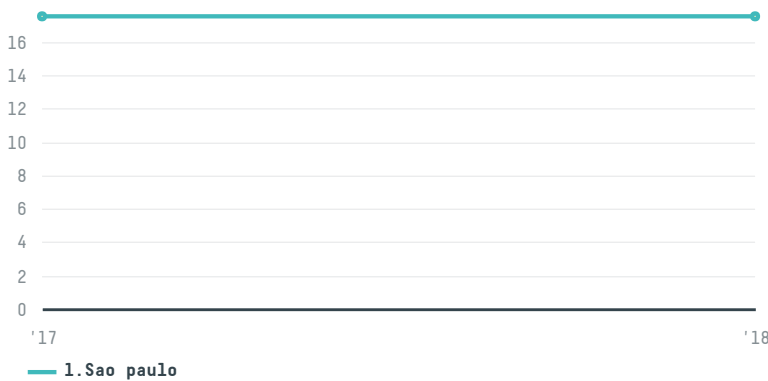

TOP DESTINATION COUNTRIES OF CHICKEN IMPORTED BY AL RAWABI FOOD CENTER W L L: