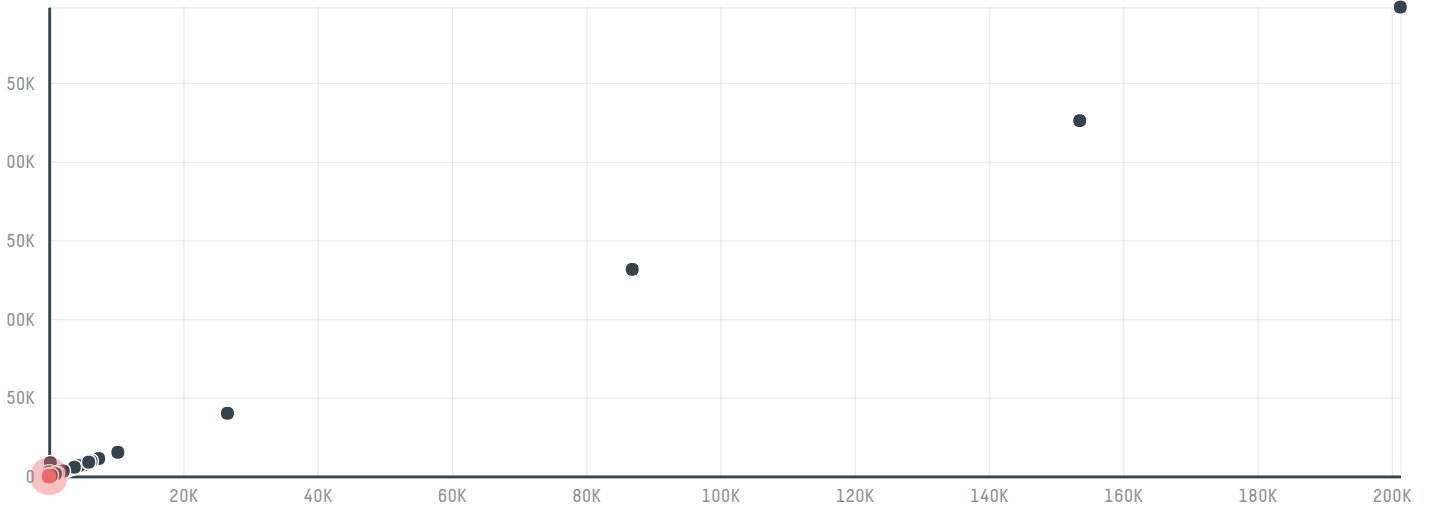

MUNICIPALITY	SOY DEFORESTATION RISK FOR FEED	CO2 EMISSIONS RISK FROM SOY DEFORESTATION FOR FEED (T CO2)
BOITUVA	0ha	0.1t CO2

BIOME	SOY DEFORESTATION RISK FOR FEED	CO2 EMISSIONS RISK FROM SOY DEFORESTATION FOR FEED (T CO2)
MATA ATLANTICA	0ha	0.1t CO2

COMPARING COMPANIES IMPORTING CHICKEN FROM BRAZIL IN 2018

Trase is a partnership between

In collaboration with

Donors