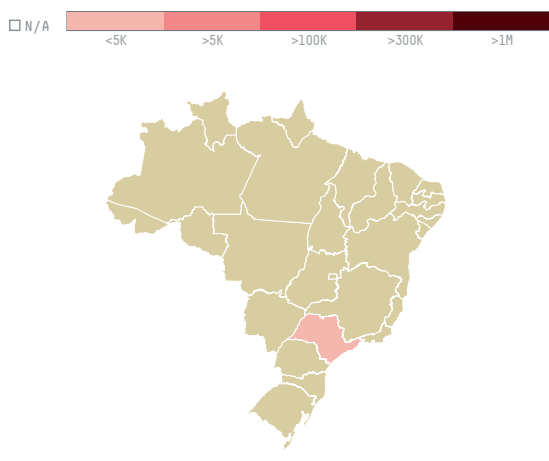

trase

Comercial de alimentos sanchez s. de r.l. de c.v.

ACTIVITY	COMMODITY	COUNTRY	YEAR
Importer	Chicken	Brazil	2017

Comercial de alimentos sanchez s. de r.l. de c.v. was the 615th largest importer of chicken from BRAZIL in 2017, accounting for 276 tons. The main destination of the chicken imported by Comercial de alimentos sanchez s. de r.l. de c.v. is Mexico, accounting for 100% of the total.

TOP DESTINATION COUNTRIES OF CHICKEN IMPORTED BY COMERCIAL DE ALIMENTOS SANCHEZ S. DE R.L. DE C.V. :

Legend for the world map: N/A, <5K, >5K, >100K, >300K, >1M

MUNICIPALITY	SOY DEFORESTATION RISK FOR FEED	CO2 EMISSIONS RISK FROM SOY DEFORESTATION FOR FEED (T CO2)
BOITUVA	0ha	0.2t CO2