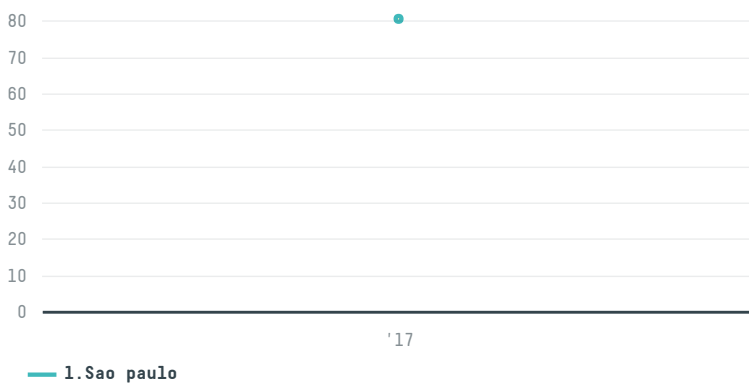

TOP DESTINATION COUNTRIES OF CHICKEN IMPORTED BY RATHATH ALTHALJ COMPANY: