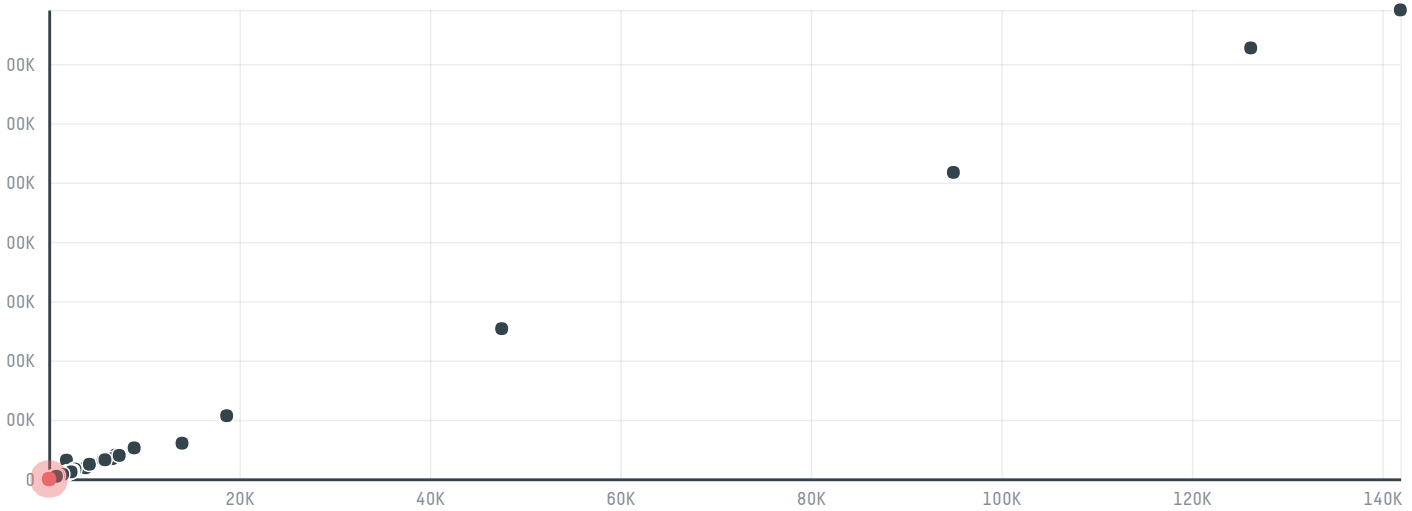

MUNICIPALITY	SOY DEFORESTATION RISK FOR FEED	CO2 EMISSIONS RISK FROM SOY DEFORESTATION FOR FEED (T CO2)
BOITUVA	0ha	0.1t CO2

BIOME	SOY DEFORESTATION RISK FOR FEED	CO2 EMISSIONS RISK FROM SOY DEFORESTATION FOR FEED (T CO2)
MATA ATLANTICA	0ha	0.1t CO2

COMPARING COMPANIES IMPORTING CHICKEN FROM BRAZIL IN 2017

Trase is a partnership between

In collaboration with

Donors

This website uses cookies to provide you with an improved user experience. By continuing to browse this site, you consent to the use of cookies and similar technologies. Please visit our [privacy policy](#) for further details.

I AGREE