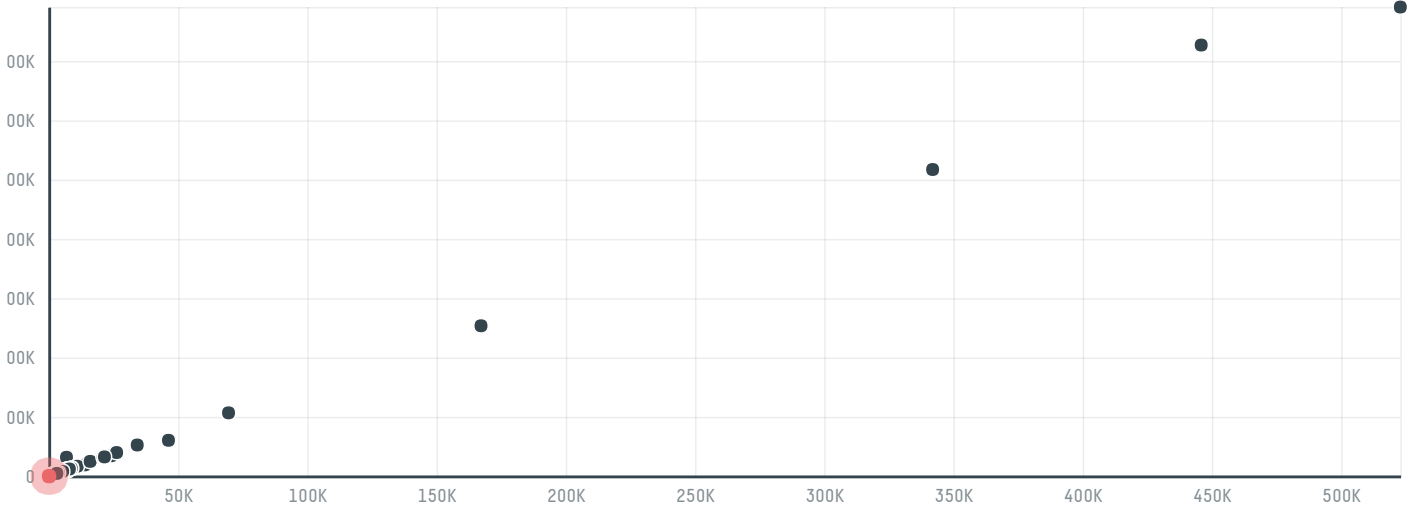

MUNICIPALITY	SOY DEFORESTATION RISK FOR FEED	CO2 EMISSIONS RISK FROM SOY DEFORESTATION FOR FEED (T CO2)
BOITUVA	0ha	0.1t CO2

BIOME	SOY DEFORESTATION RISK FOR FEED	CO2 EMISSIONS RISK FROM SOY DEFORESTATION FOR FEED (T CO2)
MATA ATLANTICA	0ha	0.1t CO2

COMPARING COMPANIES IMPORTING CHICKEN FROM BRAZIL IN 2017

Trase is a partnership between

In collaboration with

Donors

This website uses cookies to provide you with an improved user experience. By continuing to browse this site, you consent to the use of cookies and similar technologies. Please visit our [privacy policy](#) for further details.

I AGREE