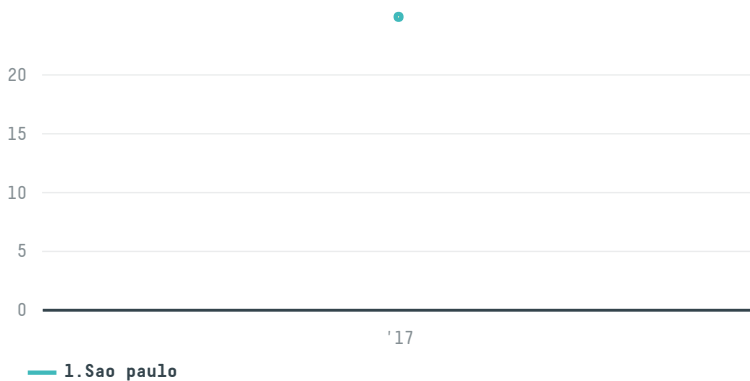

TOP DESTINATION COUNTRIES OF CHICKEN IMPORTED BY SUCESION LUIS HERNAN TORRES: