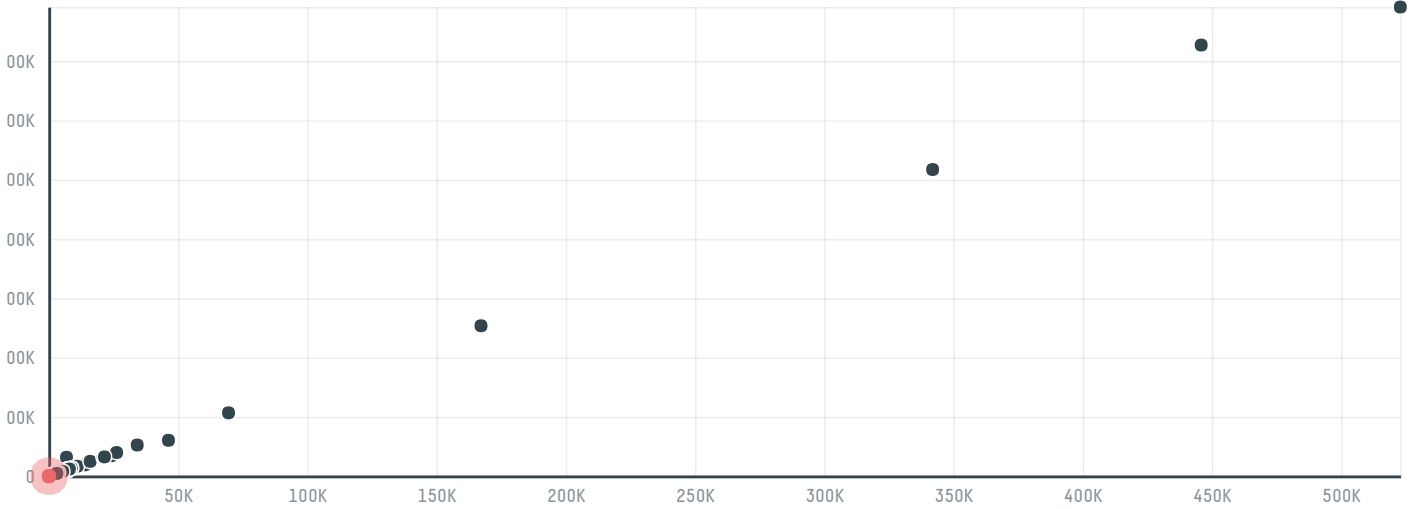

MUNICIPALITY	SOY DEFORESTATION RISK FOR FEED	CO2 EMISSIONS RISK FROM SOY DEFORESTATION FOR FEED (T CO2)
BOITUVA	0ha	0t CO2

BIOME	SOY DEFORESTATION RISK FOR FEED	CO2 EMISSIONS RISK FROM SOY DEFORESTATION FOR FEED (T CO2)
MATA ATLANTICA	0ha	0t CO2

COMPARING COMPANIES IMPORTING CHICKEN FROM BRAZIL IN 2017

Trase is a partnership between

In collaboration with

Donors

This website uses cookies to provide you with an improved user experience. By continuing to browse this site, you consent to the use of cookies and similar technologies. Please visit our [privacy policy](#) for further details.

I AGREE