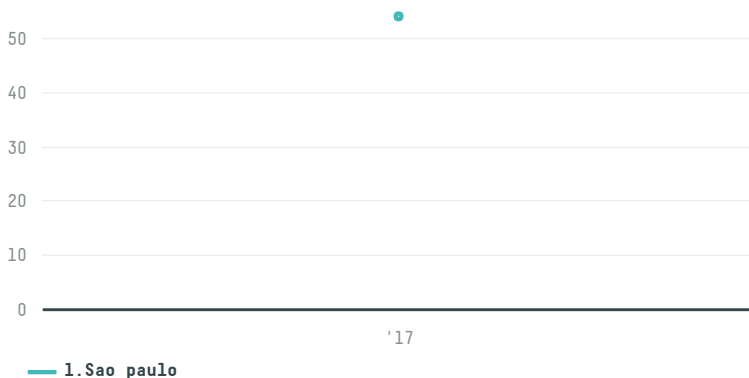

TOP DESTINATION COUNTRIES OF CHICKEN IMPORTED BY YAU TAK FOODSTUFF CO. LIMITED: