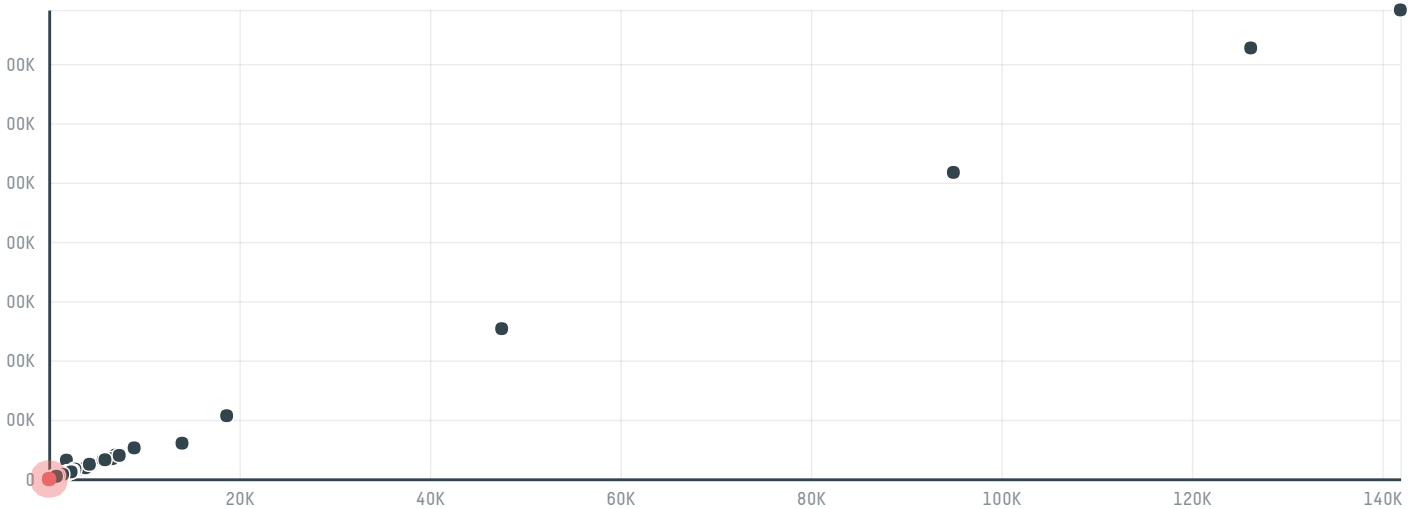

MUNICIPALITY	SOY DEFORESTATION RISK FOR FEED	CO2 EMISSIONS RISK FROM SOY DEFORESTATION FOR FEED (T CO2)
VOTUPORANGA	0ha	0t CO2

BIOME	SOY DEFORESTATION RISK FOR FEED	CO2 EMISSIONS RISK FROM SOY DEFORESTATION FOR FEED (T CO2)
CERRADO	0ha	0t CO2

COMPARING COMPANIES IMPORTING CHICKEN FROM BRAZIL IN 2017

Trase is a partnership between

In collaboration with

Donors

This website uses cookies to provide you with an improved user experience. By continuing to browse this site, you consent to the use of cookies and similar technologies. Please visit our [privacy policy](#) for further details.

I AGREE