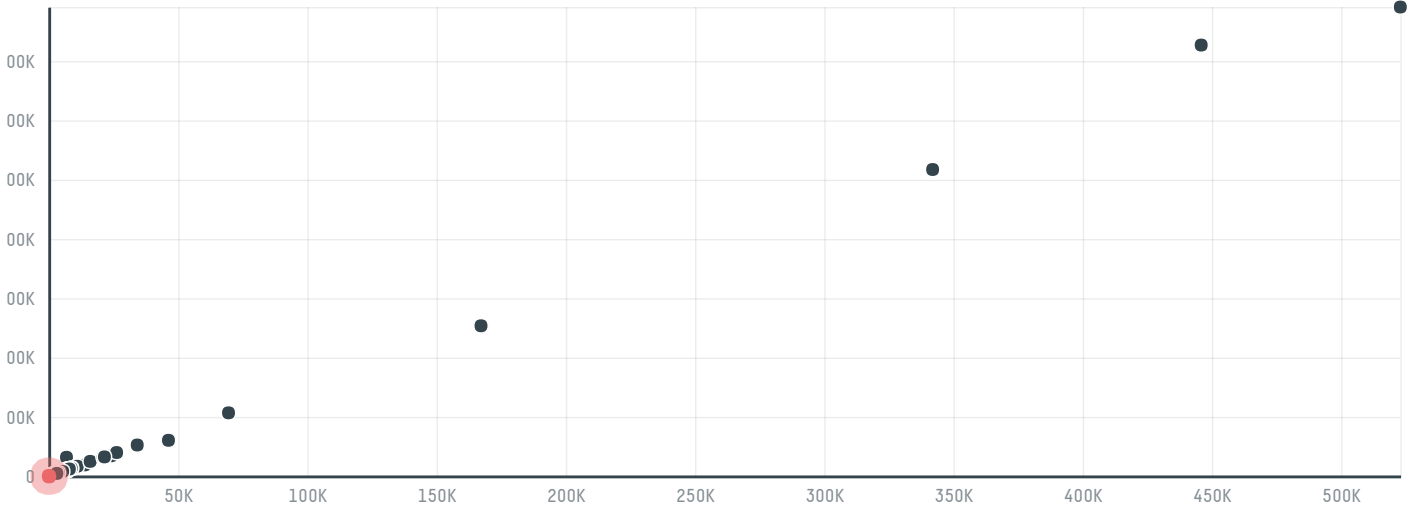

MUNICIPALITY	SOY DEFORESTATION RISK FOR FEED	CO2 EMISSIONS RISK FROM SOY DEFORESTATION FOR FEED (T CO2)
VOTUPORANGA	0ha	0t CO2

BIOME	SOY DEFORESTATION RISK FOR FEED	CO2 EMISSIONS RISK FROM SOY DEFORESTATION FOR FEED (T CO2)
CERRADO	0ha	0t CO2

COMPARING COMPANIES IMPORTING CHICKEN FROM BRAZIL IN 2017

Trase is a partnership between

In collaboration with

Donors

This website uses cookies to provide you with an improved user experience. By continuing to browse this site, you consent to the use of cookies and similar technologies. Please visit our [privacy policy](#) for further details.

I AGREE