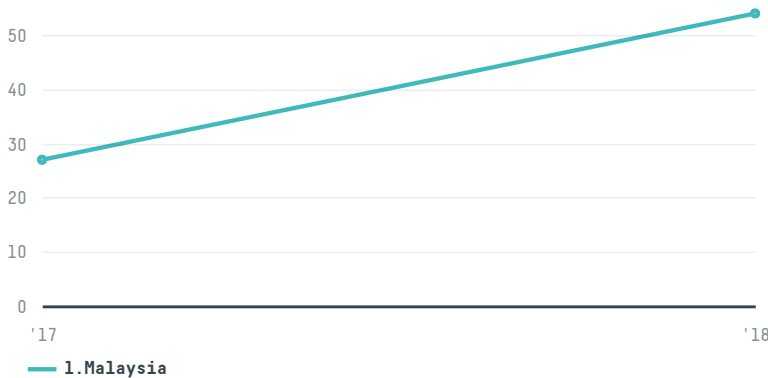

TOP DESTINATION COUNTRIES OF CHICKEN IMPORTED BY FARMS BEST FOOD INDUSTRIES SDN BHD: