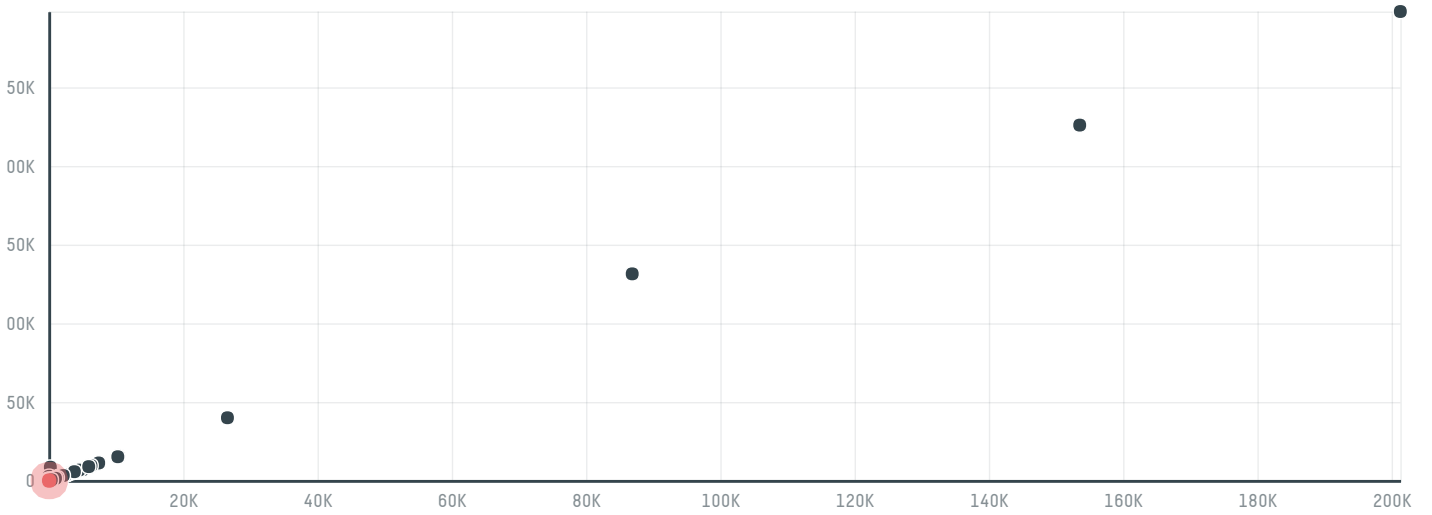

MUNICIPALITY	SOY DEFORESTATION RISK FOR FEED	CO2 EMISSIONS RISK FROM SOY DEFORESTATION FOR FEED (T CO2)
DOIS VIZINHOS	0ha	0t CO2
LAPA	0ha	0t CO2
AGUDOS DO SUL	0ha	0t CO2
BALSA NOVA	0ha	0t CO2

BIOME	SOY DEFORESTATION RISK FOR FEED	CO2 EMISSIONS RISK FROM SOY DEFORESTATION FOR FEED (T CO2)
MATA ATLANTICA	0ha	0t CO2

COMPARING COMPANIES IMPORTING CHICKEN FROM BRAZIL IN 2018

Trase is a partnership between

In collaboration with

Donors

This website uses cookies to provide you with an improved user experience. By continuing to browse this site, you consent to the use of cookies and similar technologies. Please visit our [privacy policy](#) for further details.

I AGREE