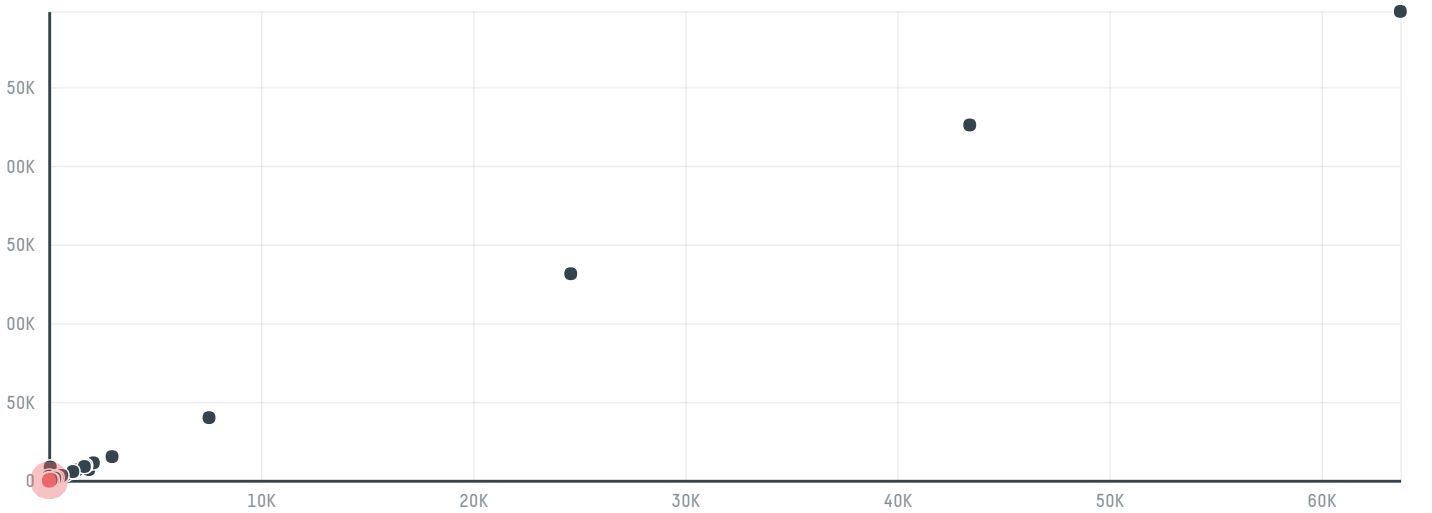

MUNICIPALITY	SOY DEFORESTATION RISK FOR FEED	CO2 EMISSIONS RISK FROM SOY DEFORESTATION FOR FEED (T CO2)
DOIS VIZINHOS	0ha	0t CO2
LAPA	0ha	0t CO2
AGUDOS DO SUL	0ha	0t CO2
BALSA NOVA	0ha	0t CO2

BIOME	SOY DEFORESTATION RISK FOR FEED	CO2 EMISSIONS RISK FROM SOY DEFORESTATION FOR FEED (T CO2)
MATA ATLANTICA	0ha	0t CO2

COMPARING COMPANIES IMPORTING CHICKEN FROM BRAZIL IN 2018

Trase is a partnership between

In collaboration with

Donors

This website uses cookies to provide you with an improved user experience. By continuing to browse this site, you consent to the use of cookies and similar technologies. Please visit our [privacy policy](#) for further details.

I AGREE