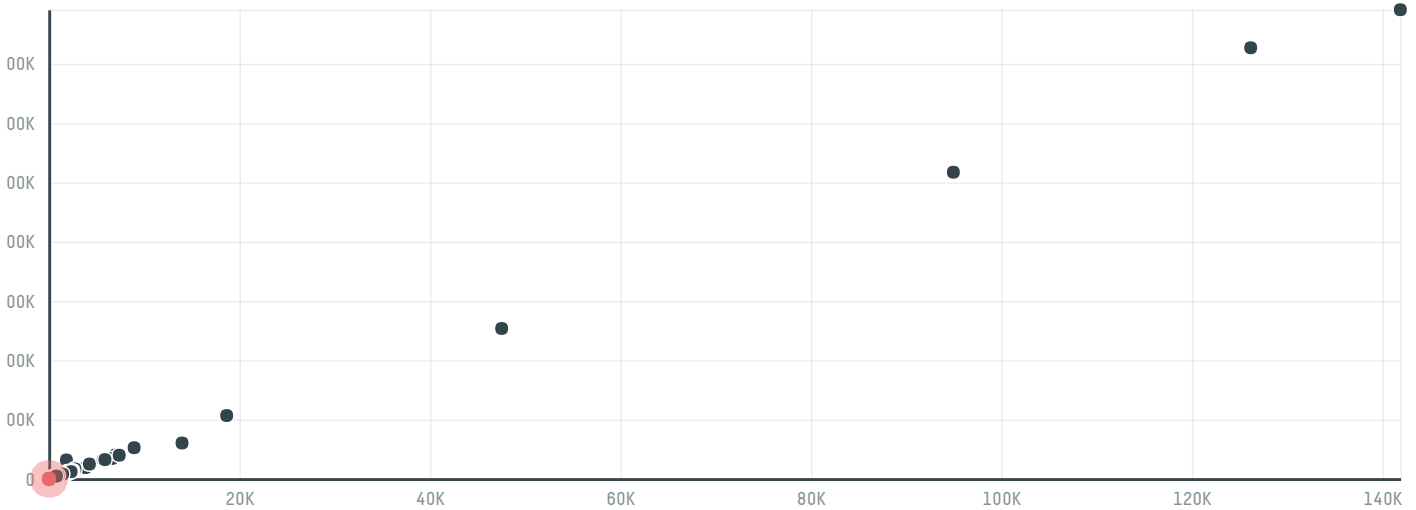

MUNICIPALITY	SOY DEFORESTATION RISK FOR FEED	CO2 EMISSIONS RISK FROM SOY DEFORESTATION FOR FEED (T CO2)
NOVA MUTUM	0ha	2.2t CO2
UBERLANDIA	0ha	0t CO2

BIOME	SOY DEFORESTATION RISK FOR FEED	CO2 EMISSIONS RISK FROM SOY DEFORESTATION FOR FEED (T CO2)
CERRADO	0ha	2.3t CO2

COMPARING COMPANIES IMPORTING CHICKEN FROM BRAZIL IN 2017

Trase is a partnership between

In collaboration with

Donors

This website uses cookies to provide you with an improved user experience. By continuing to browse this site, you consent to the use of cookies and similar technologies. Please visit our [privacy policy](#) for further details.

I AGREE