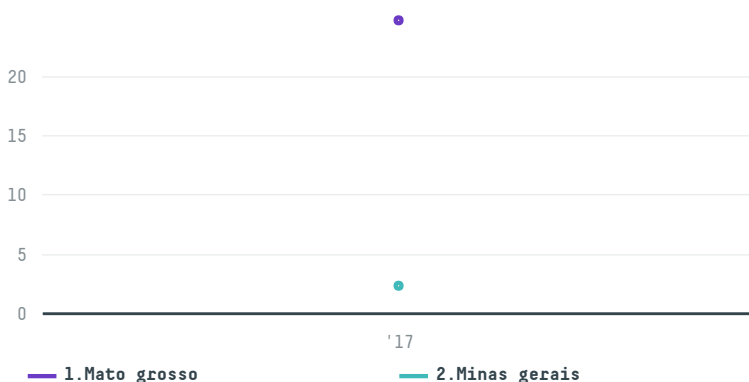

TOP DESTINATION COUNTRIES OF CHICKEN IMPORTED BY FARM'S BEST FOOD INDUSTRIES SDN BHD: