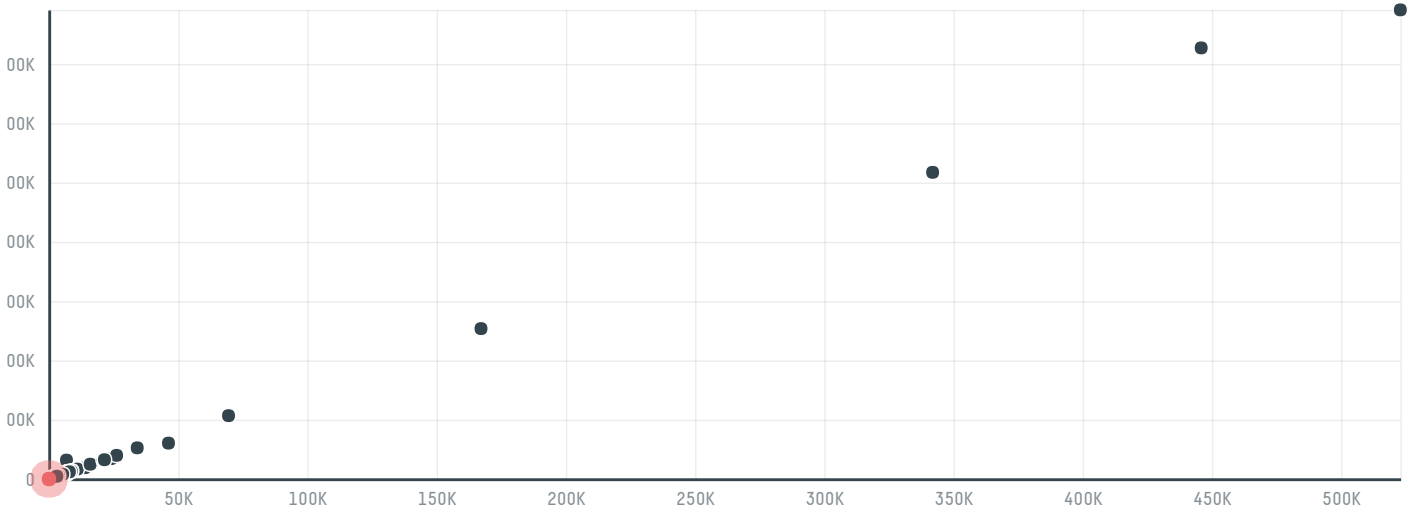

MUNICIPALITY	SOY DEFORESTATION RISK FOR FEED	CO2 EMISSIONS RISK FROM SOY DEFORESTATION FOR FEED (T CO2)
NOVA MUTUM	0ha	2.2t CO2
UBERLANDIA	0ha	0t CO2

BIOME	SOY DEFORESTATION RISK FOR FEED	CO2 EMISSIONS RISK FROM SOY DEFORESTATION FOR FEED (T CO2)
CERRADO	0ha	2.3t CO2

COMPARING COMPANIES IMPORTING CHICKEN FROM BRAZIL IN 2017

Trase is a partnership between

In collaboration with

Donors

This website uses cookies to provide you with an improved user experience. By continuing to browse this site, you consent to the use of cookies and similar technologies. Please visit our [privacy policy](#) for further details.

I AGREE