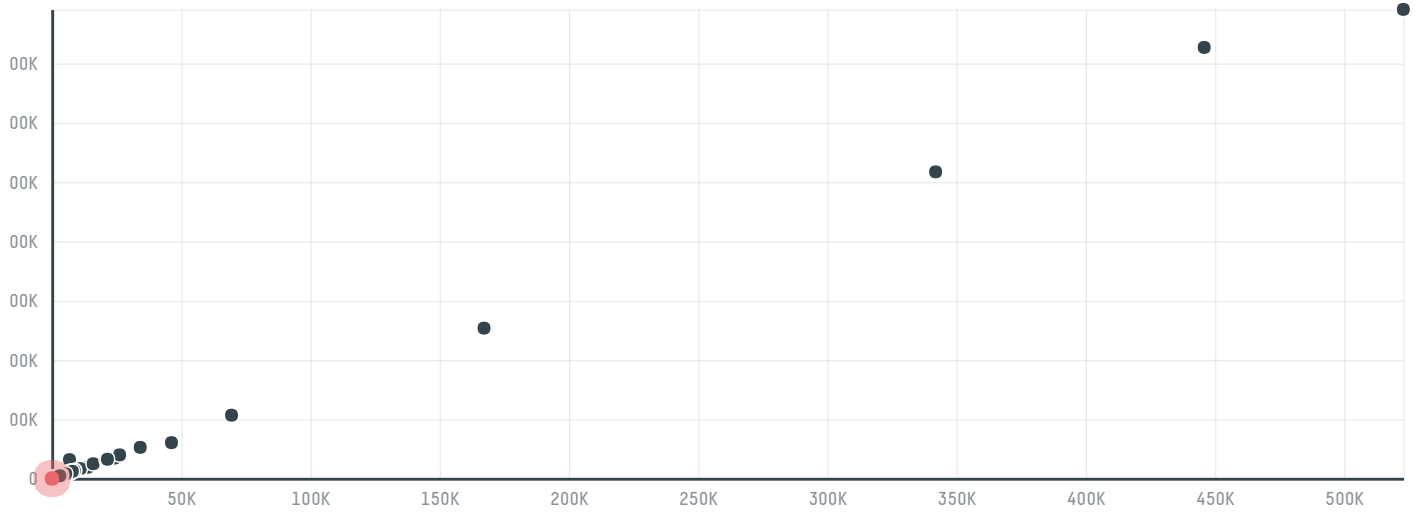

Trase is a partnership between

Stockholm Environment Institute

Global Canopy Programme

In collaboration with

vizzuality

The European Forest Institute

and many other organizations and individuals.

Donors

The Global Environment Facility

WWF

Europe

Gordon and Betty Moore Foundation

The Nature Conservancy

Department for International Development

Formas

Norway's International Climate and Forest Initiative (NICFI)

[Terms of Use](#) · [Privacy policy](#) · [Cookie policy](#) · [Contact us](#)

This website uses cookies to provide you with an improved user experience. By continuing to browse this site, you consent to the use of cookies and similar technologies. Please visit our [privacy policy](#) for further details.

I AGREE