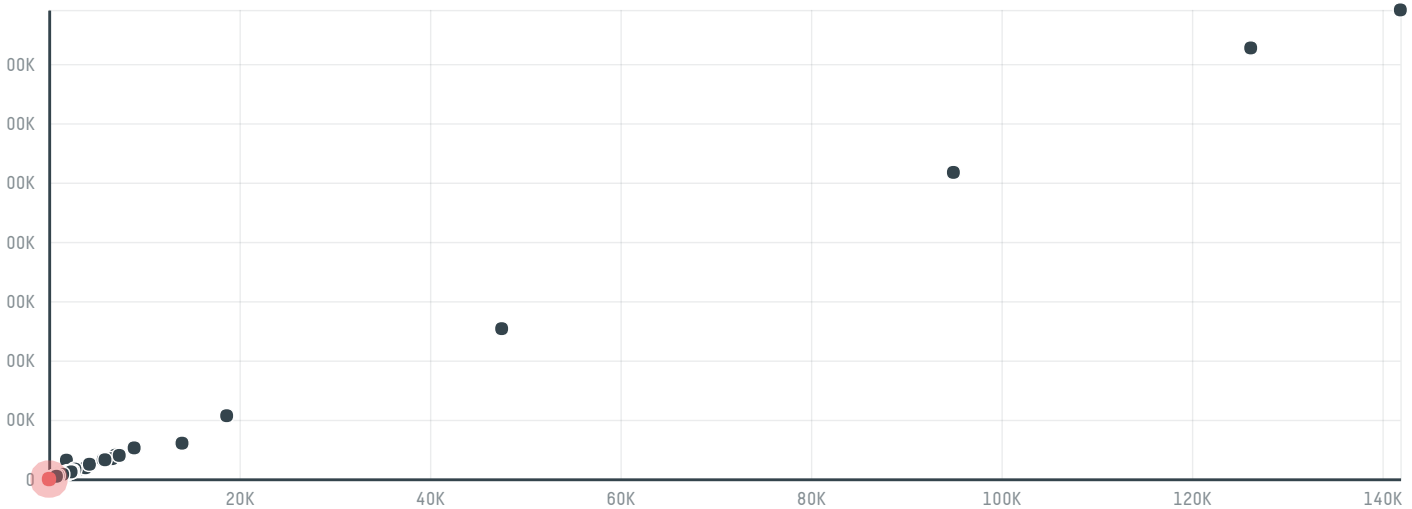

MUNICIPALITY	SOY DEFORESTATION RISK FOR FEED	CO2 EMISSIONS RISK FROM SOY DEFORESTATION FOR FEED (T CO2)
BLUMENAU	0ha	0.3t CO2

BIOME	SOY DEFORESTATION RISK FOR FEED	CO2 EMISSIONS RISK FROM SOY DEFORESTATION FOR FEED (T CO2)
MATA ATLANTICA	0ha	0.3t CO2

COMPARING COMPANIES IMPORTING CHICKEN FROM BRAZIL IN 2017

Trase is a partnership between

In collaboration with

Donors

This website uses cookies to provide you with an improved user experience. By continuing to browse this site, you consent to the use of cookies and similar technologies. Please visit our [privacy policy](#) for further details.

I AGREE