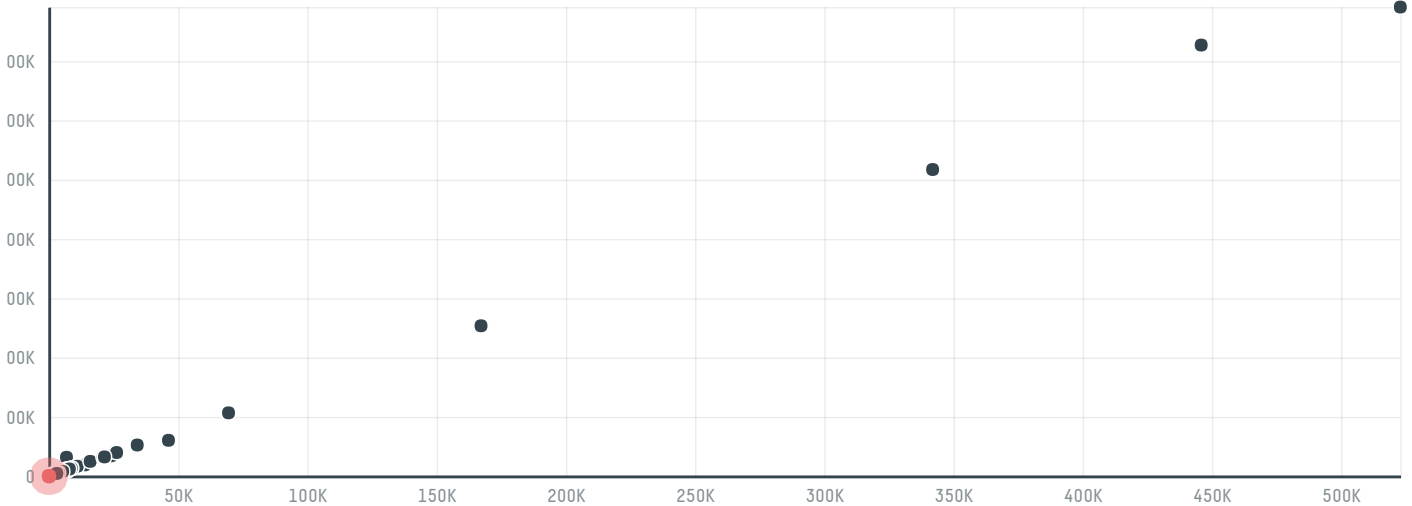

MUNICIPALITY	SOY DEFORESTATION RISK FOR FEED	CO2 EMISSIONS RISK FROM SOY DEFORESTATION FOR FEED (T CO2)
BLUMENAU	0ha	0.3t CO2

BIOME	SOY DEFORESTATION RISK FOR FEED	CO2 EMISSIONS RISK FROM SOY DEFORESTATION FOR FEED (T CO2)
MATA ATLANTICA	0ha	0.3t CO2

COMPARING COMPANIES IMPORTING CHICKEN FROM BRAZIL IN 2017

Trase is a partnership between

In collaboration with

Donors

This website uses cookies to provide you with an improved user experience. By continuing to browse this site, you consent to the use of cookies and similar technologies. Please visit our [privacy policy](#) for further details.

I AGREE