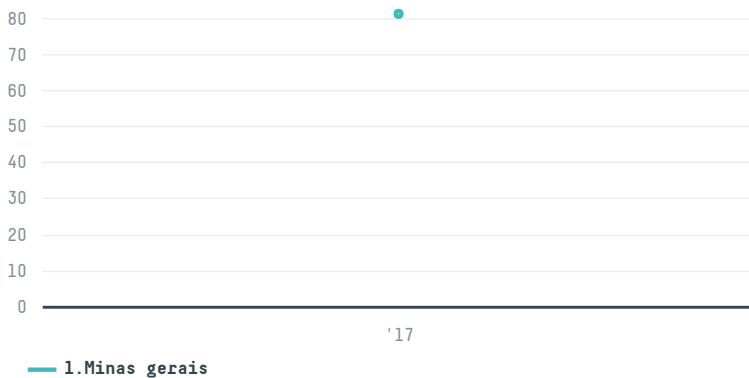

TOP DESTINATION COUNTRIES OF CHICKEN IMPORTED BY NAKHEEL ALWADI FOR IMPORT FOOD: