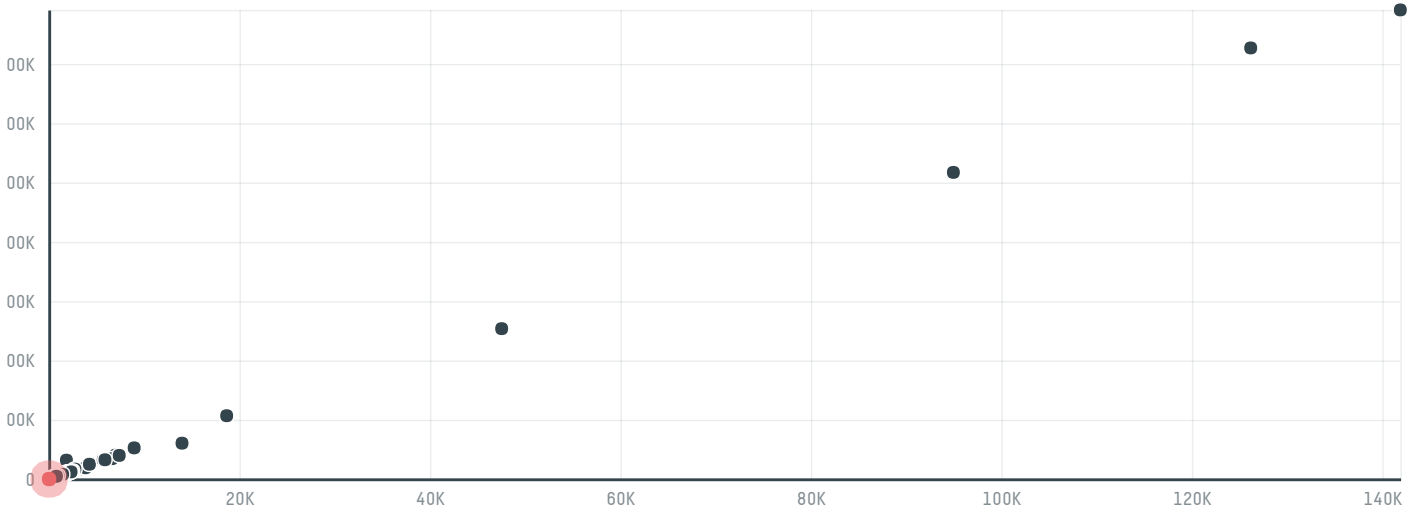

MUNICIPALITY	SOY DEFORESTATION RISK FOR FEED	CO2 EMISSIONS RISK FROM SOY DEFORESTATION FOR FEED (T CO2)
BARBACENA	0ha	0.8t CO2

BIOME	SOY DEFORESTATION RISK FOR FEED	CO2 EMISSIONS RISK FROM SOY DEFORESTATION FOR FEED (T CO2)
MATA ATLANTICA	0ha	0.8t CO2

COMPARING COMPANIES IMPORTING CHICKEN FROM BRAZIL IN 2017

Trase is a partnership between

In collaboration with

Donors

This website uses cookies to provide you with an improved user experience. By continuing to browse this site, you consent to the use of cookies and similar technologies. Please visit our [privacy policy](#) for further details.

I AGREE