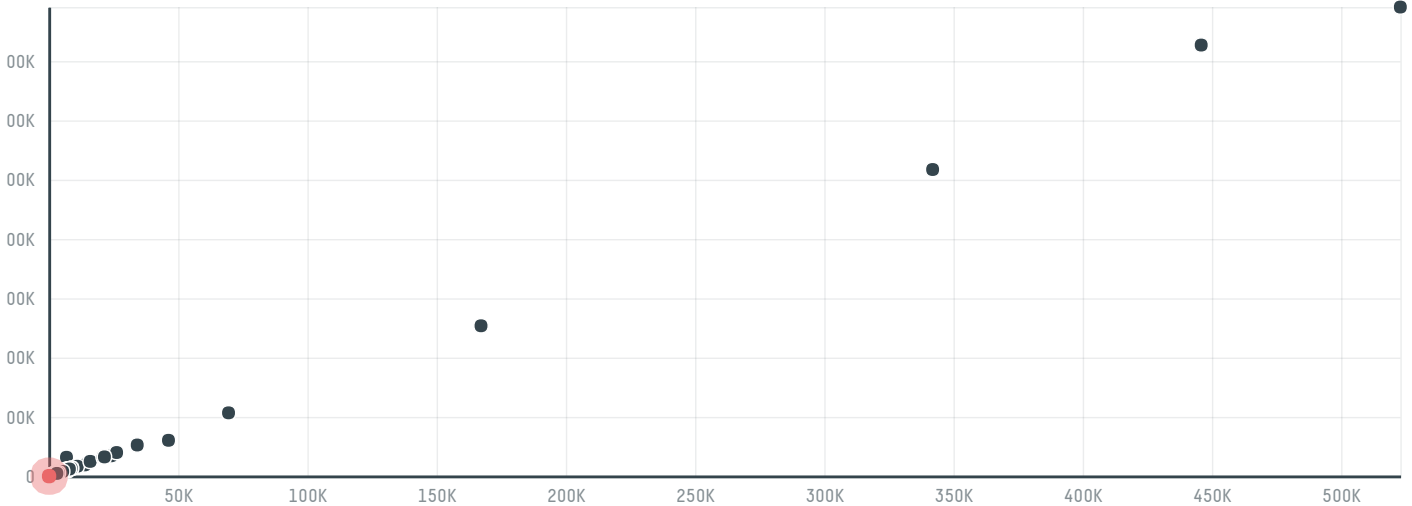

MUNICIPALITY	SOY DEFORESTATION RISK FOR FEED	CO2 EMISSIONS RISK FROM SOY DEFORESTATION FOR FEED (T CO2)
BARBACENA	0ha	0.8t CO2

BIOME	SOY DEFORESTATION RISK FOR FEED	CO2 EMISSIONS RISK FROM SOY DEFORESTATION FOR FEED (T CO2)
MATA ATLANTICA	0ha	0.8t CO2

COMPARING COMPANIES IMPORTING CHICKEN FROM BRAZIL IN 2017

Trase is a partnership between

In collaboration with

Donors

This website uses cookies to provide you with an improved user experience. By continuing to browse this site, you consent to the use of cookies and similar technologies. Please visit our [privacy policy](#) for further details.

I AGREE