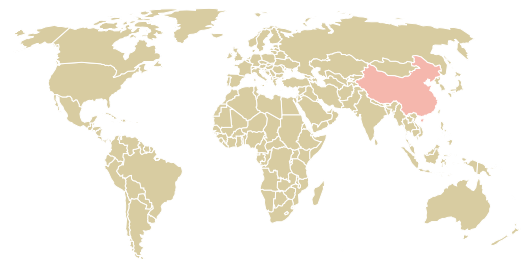

trase

Shanghai yum town food co ,ltd

ACTIVITY COMMODITY COUNTRY YEAR
Importer **Chicken** **Brazil** **2017**

Shanghai yum town food co ,ltd was the 1269th largest importer of chicken from BRAZIL in 2017, accounting for 27 tons. The main destination of the chicken imported by Shanghai yum town food co ,ltd is China (mainland), accounting for 100% of the total.

TOP DESTINATION COUNTRIES OF CHICKEN IMPORTED BY SHANGHAI YUM TOWN FOOD CO ,LTD:

MUNICIPALITY	SOY DEFORESTATION RISK FOR FEED	CO2 EMISSIONS RISK FROM SOY DEFORESTATION FOR FEED (T CO2)
BARBACENA	0ha	0.3t CO2