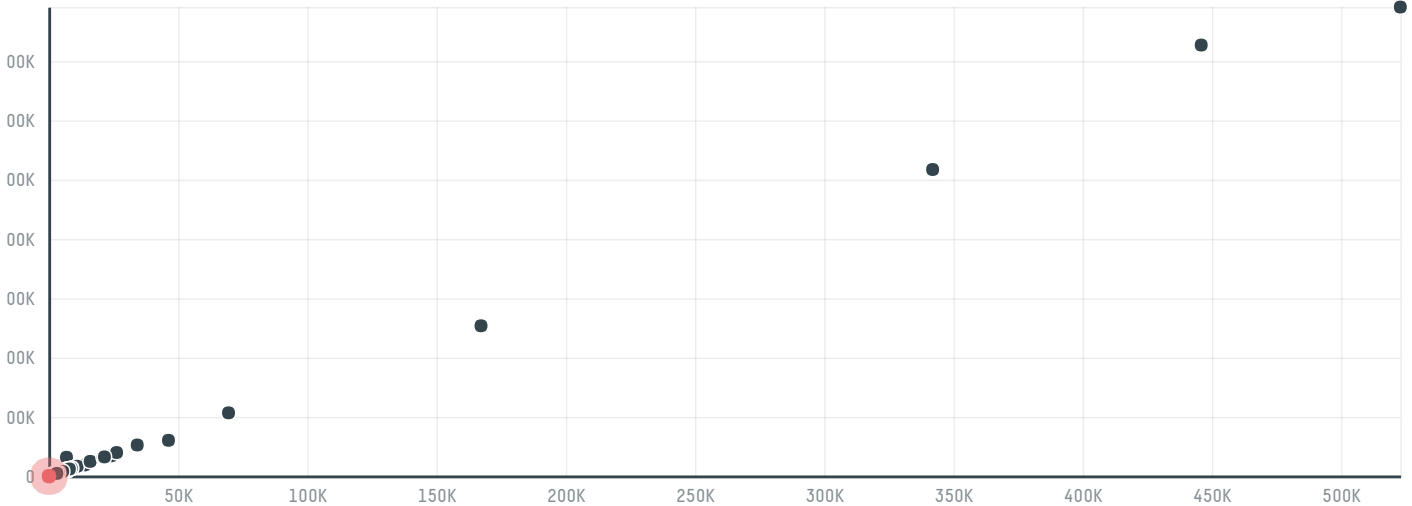

MUNICIPALITY	SOY DEFORESTATION RISK FOR FEED	CO2 EMISSIONS RISK FROM SOY DEFORESTATION FOR FEED (T CO2)
BARBACENA	0ha	0.3t CO2

BIOME	SOY DEFORESTATION RISK FOR FEED	CO2 EMISSIONS RISK FROM SOY DEFORESTATION FOR FEED (T CO2)
MATA ATLANTICA	0ha	0.3t CO2

COMPARING COMPANIES IMPORTING CHICKEN FROM BRAZIL IN 2017

Trase is a partnership between

In collaboration with

Donors

This website uses cookies to provide you with an improved user experience. By continuing to browse this site, you consent to the use of cookies and similar technologies. Please visit our [privacy policy](#) for further details.

I AGREE