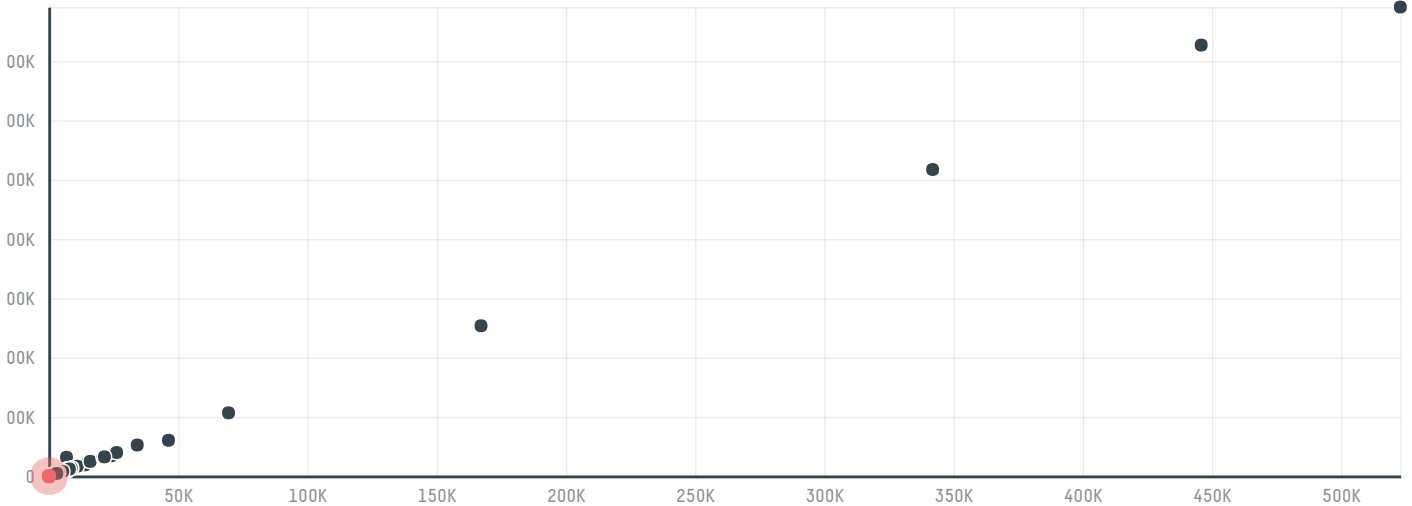

MUNICIPALITY	SOY DEFORESTATION RISK FOR FEED	CO2 EMISSIONS RISK FROM SOY DEFORESTATION FOR FEED (T CO2)
BARBACENA	0ha	0.3t CO2

BIOME	SOY DEFORESTATION RISK FOR FEED	CO2 EMISSIONS RISK FROM SOY DEFORESTATION FOR FEED (T CO2)
MATA ATLANTICA	0ha	0.3t CO2

COMPARING COMPANIES IMPORTING CHICKEN FROM BRAZIL IN 2017

Trase is a partnership between

In collaboration with

Donors

This website uses cookies to provide you with an improved user experience. By continuing to browse this site, you consent to the use of cookies and similar technologies. Please visit our [privacy policy](#) for further details.

I AGREE