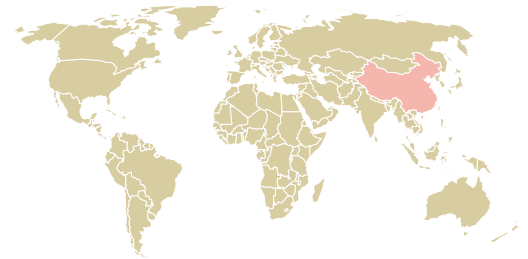

TOP DESTINATION COUNTRIES OF CHICKEN IMPORTED BY SHANGHAI RESOURCE FOOD DISTRIBUTION CO ,LTD: