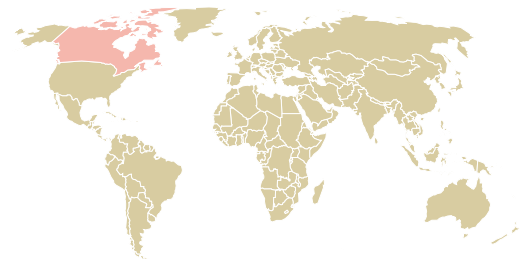

trase

L n reynolds co ltd

ACTIVITY: **Importer**
COMMODITY: **Chicken**
COUNTRY: **Brazil**
YEAR: **2017**

L n reynolds co ltd was the 1339th largest importer of chicken from BRAZIL in 2017, accounting for 24 tons. The main destination of the chicken imported by L n reynolds co ltd is Canada, accounting for 100% of the total.

TOP DESTINATION COUNTRIES OF CHICKEN IMPORTED BY L N REYNOLDS CO LTD:

MUNICIPALITY	SOY DEFORESTATION RISK FOR FEED	CO2 EMISSIONS RISK FROM SOY DEFORESTATION FOR FEED (T CO2)
BARBACENA	0ha	0.3t CO2
BIOME	SOY DEFORESTATION RISK FOR FEED	CO2 EMISSIONS RISK FROM SOY DEFORESTATION FOR FEED (T CO2)
MATA ATLANTICA	0ha	0.3t CO2