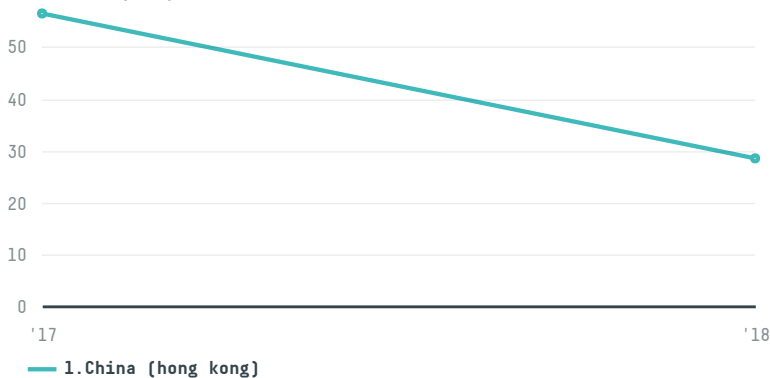

TOP DESTINATION COUNTRIES OF CHICKEN IMPORTED BY JC TRANS (HK) CO., LIMITED:

COMPARING COMPANIES IMPORTING CHICKEN FROM BRAZIL IN 2018