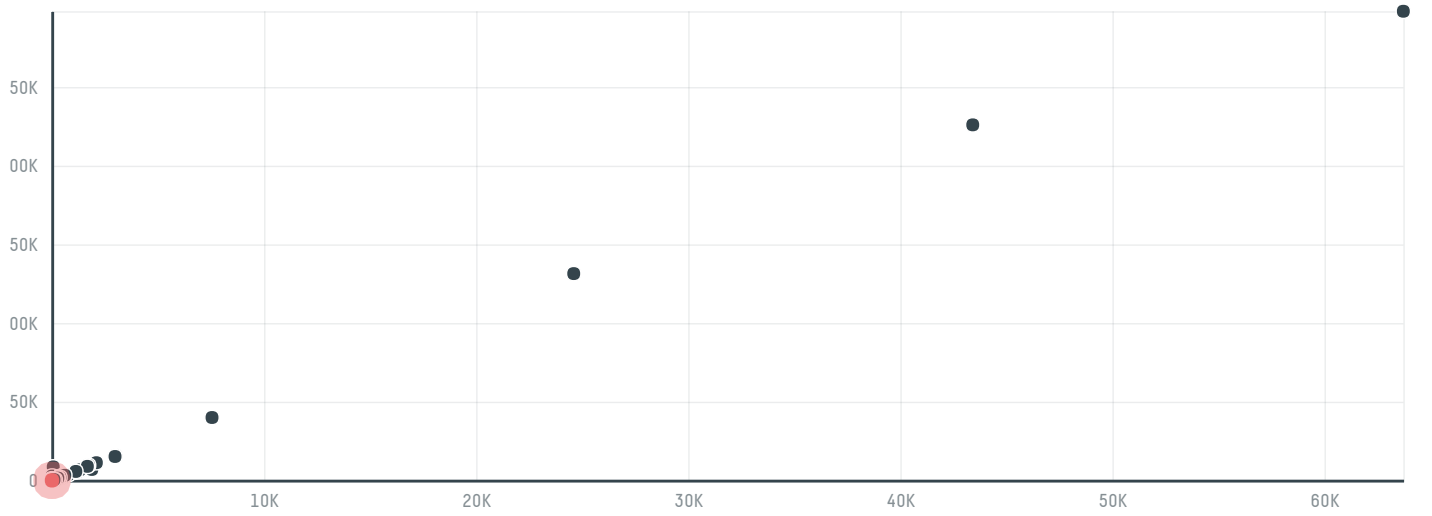

trase

Jc trans (hk) co., limited

ACTIVITY	COMMODITY	COUNTRY	YEAR
Importer	Chicken	Brazil	2018

Jc trans (hk) co., limited was the 677th largest importer of chicken from BRAZIL in 2018, accounting for 29 tons. This is a 50% decrease vs the previous year. The main destination of the chicken imported by Jc trans (hk) co., limited is China (hong kong), accounting for 100% of the total.

TOP DESTINATION COUNTRIES OF CHICKEN IMPORTED BY JC TRANS (HK) CO., LIMITED:

COMPARING COMPANIES IMPORTING CHICKEN FROM BRAZIL IN 2018

Trase is a partnership between

In collaboration with

and many other organizations and individuals.