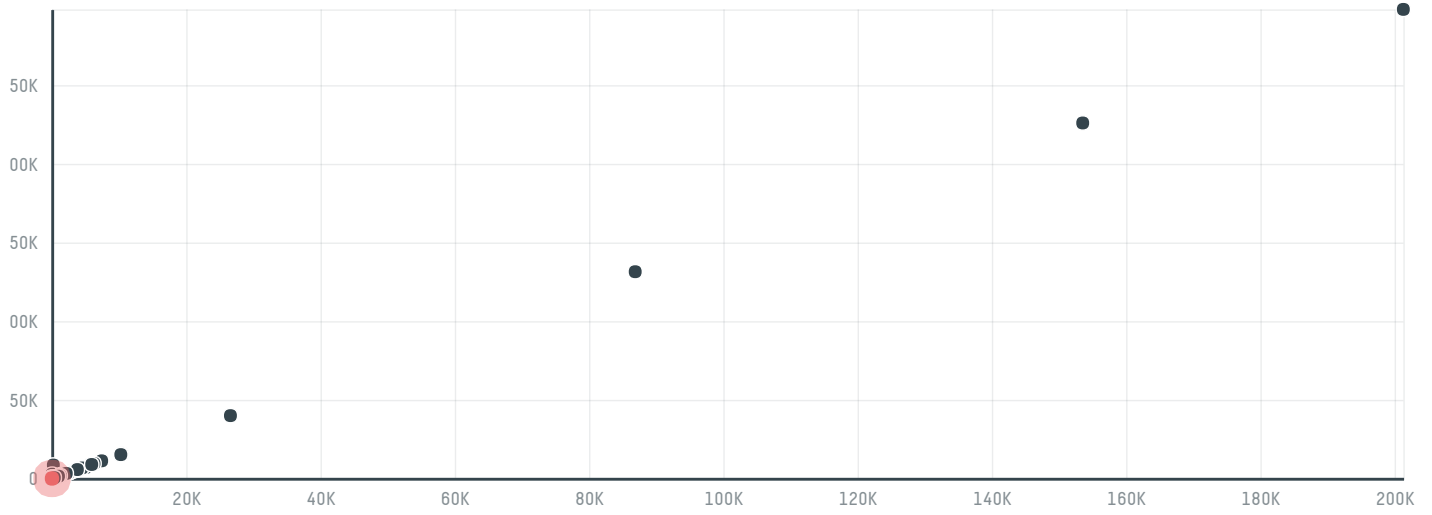

Trase is a partnership between

In collaboration with

and many other organizations and individuals.

Donors

[Terms of Use](#) · [Privacy policy](#) · [Cookie policy](#) · [Contact us](#)

This website uses cookies to provide you with an improved user experience. By continuing to browse this site, you consent to the use of cookies and similar technologies. Please visit our [privacy policy](#) for further details.

I AGREE