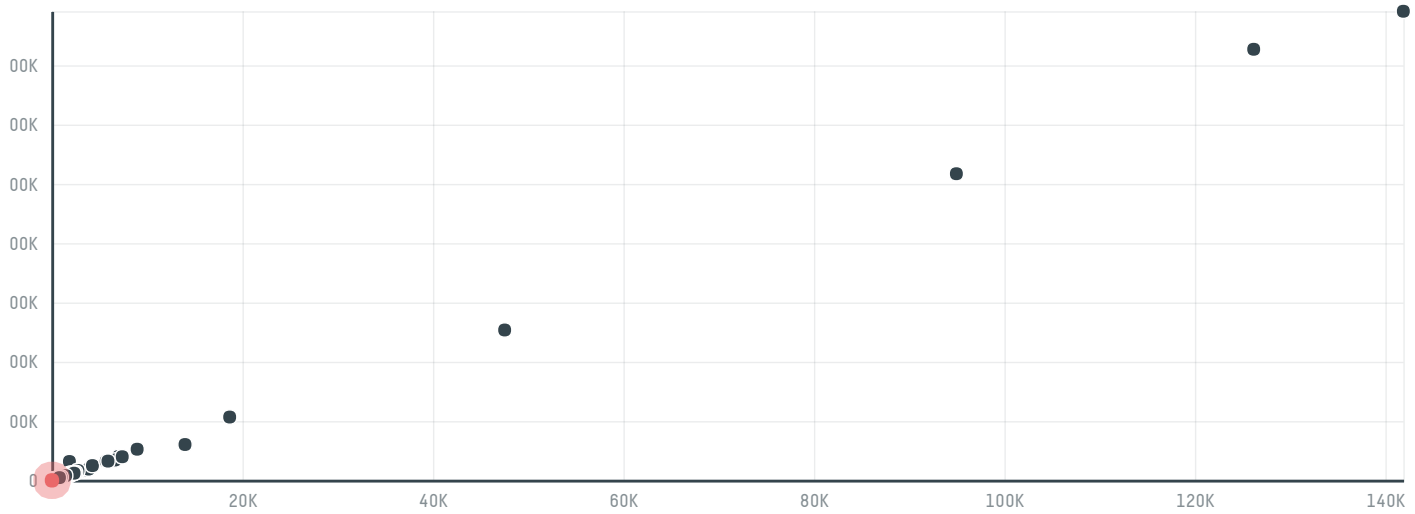

Trase is a partnership between

Stockholm Environment Institute

Global Canopy Programme

In collaboration with

vizzuality

The European Forest Institute

and many other organizations and individuals.

Donors

The Global Environment Facility

WWF

Europe

Gordon and Betty Moore Foundation

The Nature Conservancy

Department for International Development

Formas

Norway's International Climate and Forest Initiative (NICFI)

[Terms of Use](#) · [Privacy policy](#) · [Cookie policy](#) · [Contact us](#)

This website uses cookies to provide you with an improved user experience. By continuing to browse this site, you consent to the use of cookies and similar technologies. Please visit our [privacy policy](#) for further details.

I AGREE