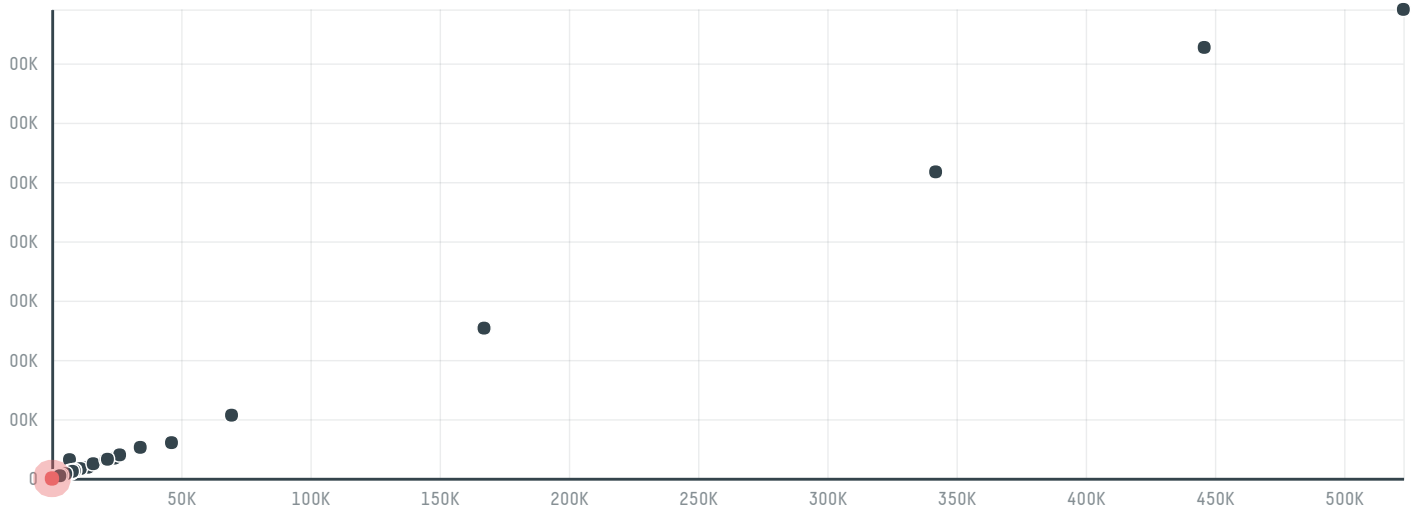

Trase is a partnership between

Stockholm Environment Institute

Global Canopy Programme

In collaboration with

vizzuality

The European Forest Institute

and many other organizations and individuals.

Donors

The Global Environment Facility

WWF

Europe

Gordon and Betty Moore Foundation

The Nature Conservancy

Department for International Development

Formas

Norway's International Climate and Forest Initiative (NICFI)

[Terms of Use](#) · [Privacy policy](#) · [Cookie policy](#) · [Contact us](#)

This website uses cookies to provide you with an improved user experience. By continuing to browse this site, you consent to the use of cookies and similar technologies. Please visit our [privacy policy](#) for further details.

I AGREE