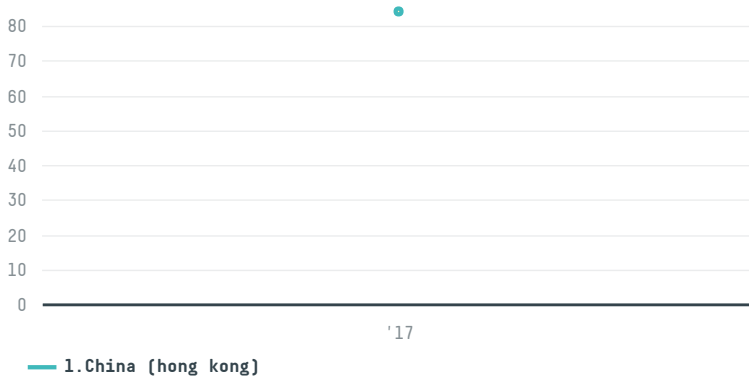

TOP DESTINATION COUNTRIES OF CHICKEN IMPORTED BY JC TRANS (HK) CO , LIMITED:

COMPARING COMPANIES IMPORTING CHICKEN FROM BRAZIL IN 2017