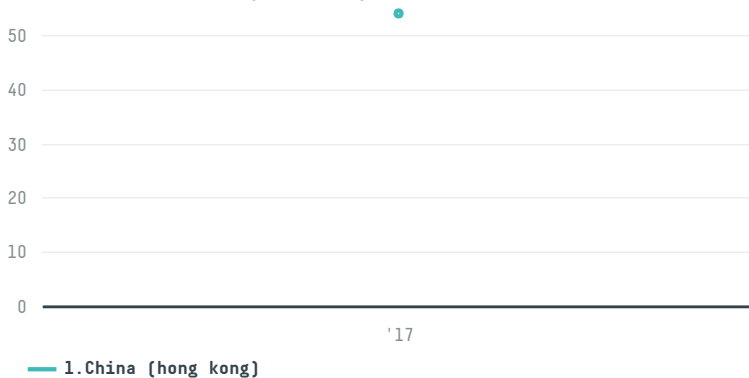

TOP DESTINATION COUNTRIES OF CHICKEN IMPORTED BY ETERNITY SUCCESS (GLOBAL) COMPANY:

COMPARING COMPANIES IMPORTING CHICKEN FROM BRAZIL IN 2017