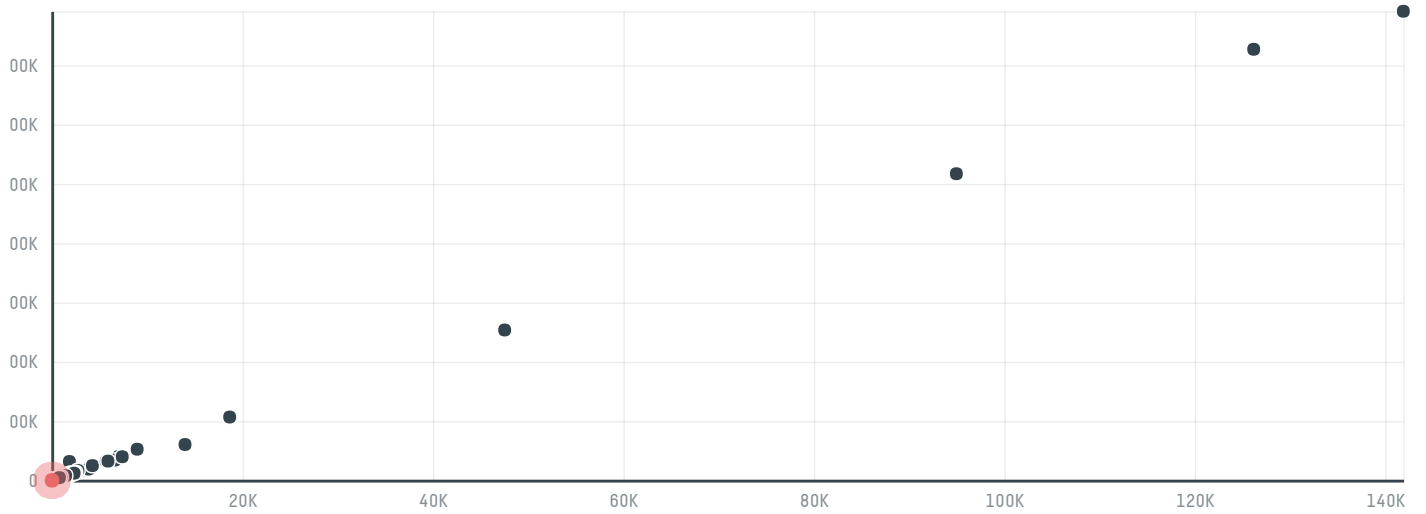

Trase is a partnership between

Stockholm Environment Institute

Global Canopy Programme

In collaboration with

vizzuality

The European Forest Institute

and many other organizations and individuals.

Donors

The Global Environment Facility

WWF

Europe

Gordon and Betty Moore Foundation

The Nature Conservancy

Department for International Development

Formas

Norway's International Climate and Forest Initiative (NICFI)

[Terms of Use](#) · [Privacy policy](#) · [Cookie policy](#) · [Contact us](#)

This website uses cookies to provide you with an improved user experience. By continuing to browse this site, you consent to the use of cookies and similar technologies. Please visit our [privacy policy](#) for further details.

I AGREE