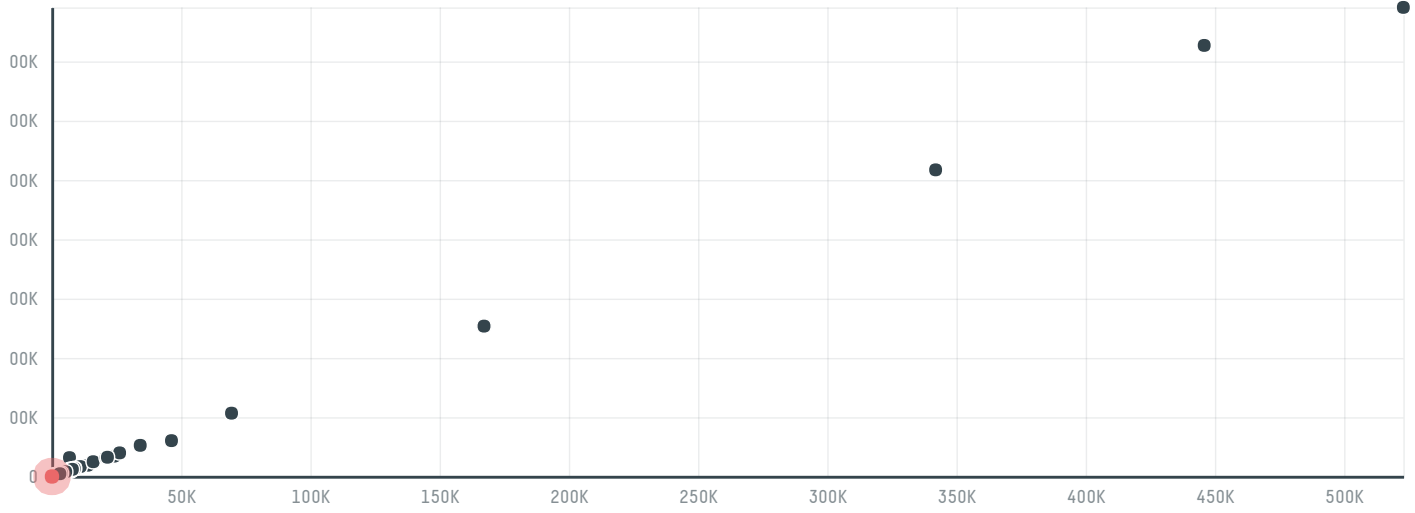

Trase is a partnership between

Stockholm Environment Institute

Global Canopy Programme

In collaboration with

vizzuality

The European Forest Institute

and many other organizations and individuals.

Donors

The Global Environment Facility

WWF

Europe

Gordon and Betty Moore Foundation

The Nature Conservancy

Department for International Development

Formas

Norway's International Climate and Forest Initiative (NICFI)

[Terms of Use](#) · [Privacy policy](#) · [Cookie policy](#) · [Contact us](#)

This website uses cookies to provide you with an improved user experience. By continuing to browse this site, you consent to the use of cookies and similar technologies. Please visit our [privacy policy](#) for further details.

I AGREE