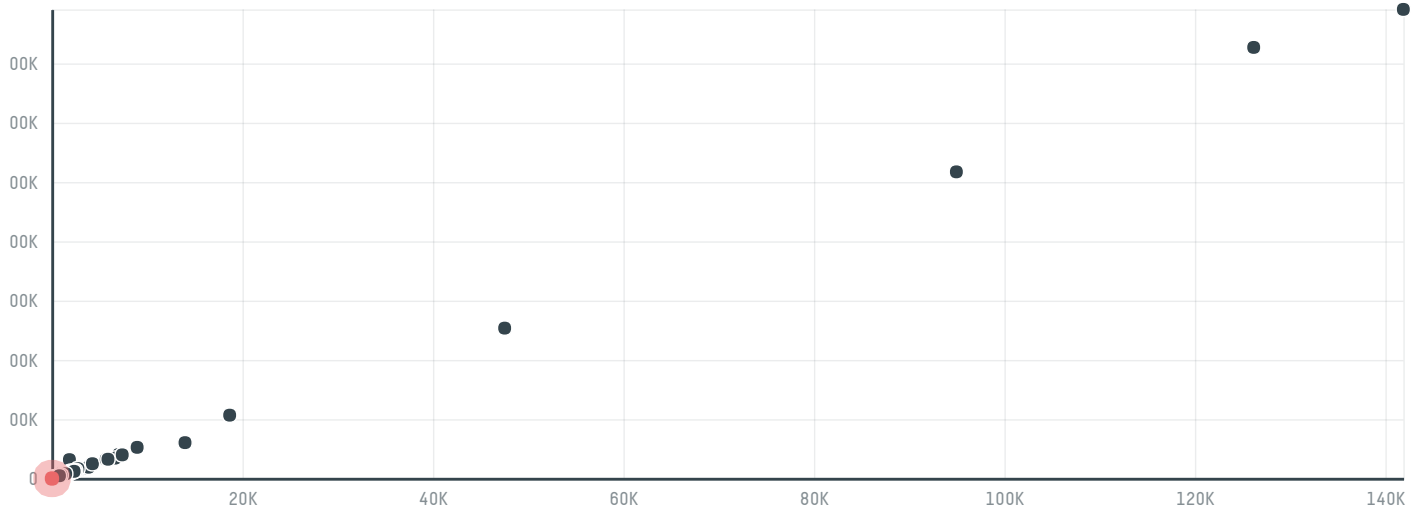

Trase is a partnership between

In collaboration with

and many other organizations and individuals.

Donors

[Terms of Use](#) · [Privacy policy](#) · [Cookie policy](#) · [Contact us](#)