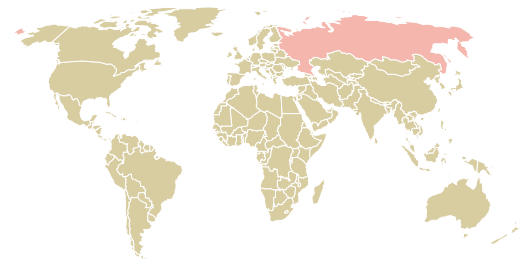

# trase

## Ooo [westmount]

ACTIVITY: **Importer**    COMMODITY: **Chicken**    COUNTRY: **Brazil**    YEAR: **2017**

Ooo [westmount] was the 1120th largest importer of chicken from BRAZIL in 2017, accounting for 54 tons. The main destination of the chicken imported by Ooo [westmount] is Russian federation, accounting for 100% of the total.

### TOP DESTINATION COUNTRIES OF CHICKEN IMPORTED BY OOO [WESTMOUNT]: