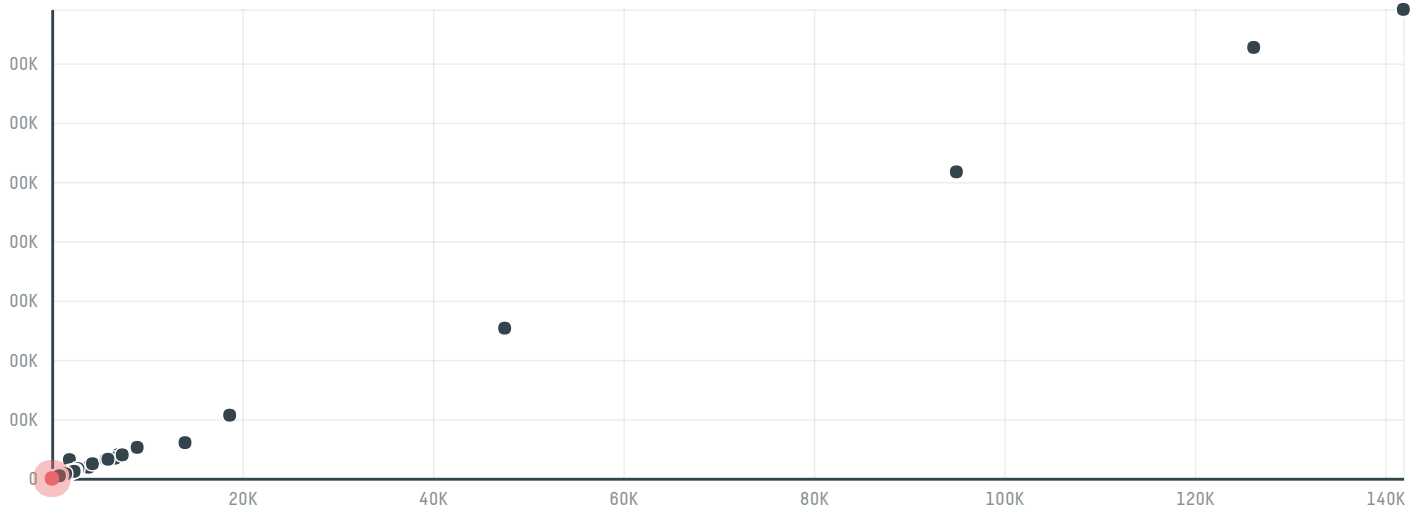

Trase is a partnership between

In collaboration with

and many other organizations and individuals.

Donors

[Terms of Use](#) · [Privacy policy](#) · [Cookie policy](#) · [Contact us](#)