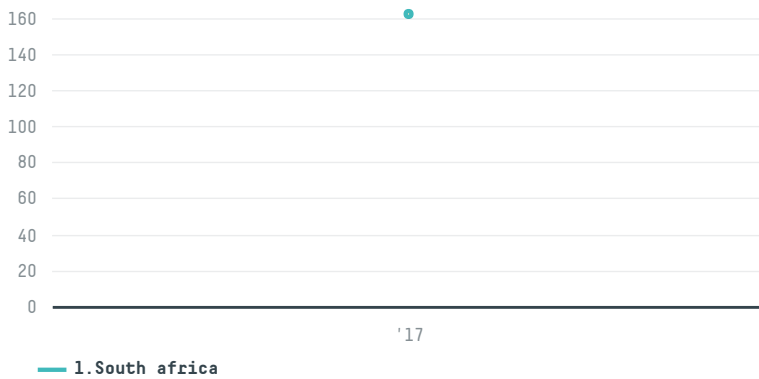

TOP DESTINATION COUNTRIES OF CHICKEN IMPORTED BY ETLIN INTERNATIONAL PTY. LTD.: