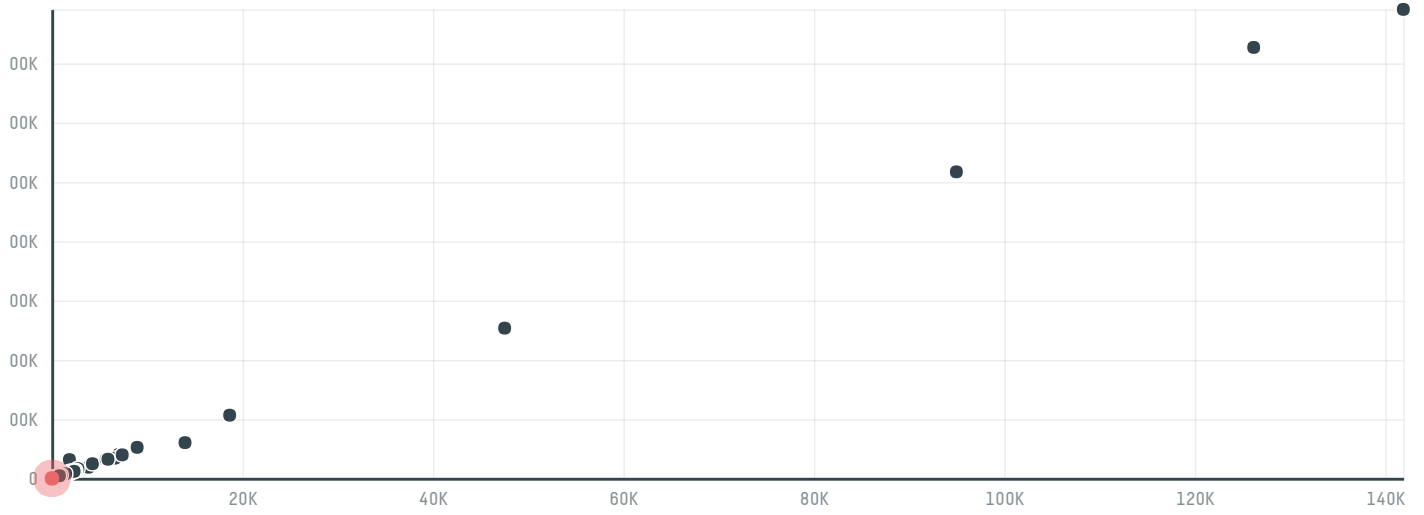

Trase is a partnership between

Stockholm Environment Institute

Global Canopy Programme

In collaboration with

vizzuality

The European Forest Institute

and many other organizations and individuals.

Donors

The Global Environment Facility

WWF

Europe

Gordon and Betty Moore Foundation

The Nature Conservancy

Department for International Development

Formas

Norway's International Climate and Forest Initiative (NICFI)

[Terms of Use](#) · [Privacy policy](#) · [Cookie policy](#) · [Contact us](#)