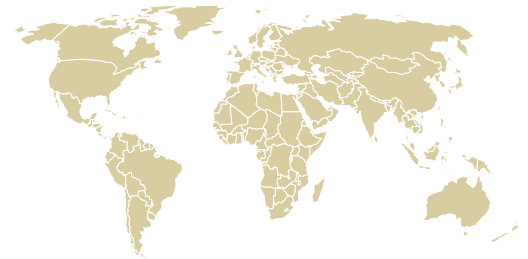

TOP DESTINATION COUNTRIES OF CHICKEN IMPORTED BY AJC INTERNATIONAL (GLOBAL) GMBH (C02233-01):