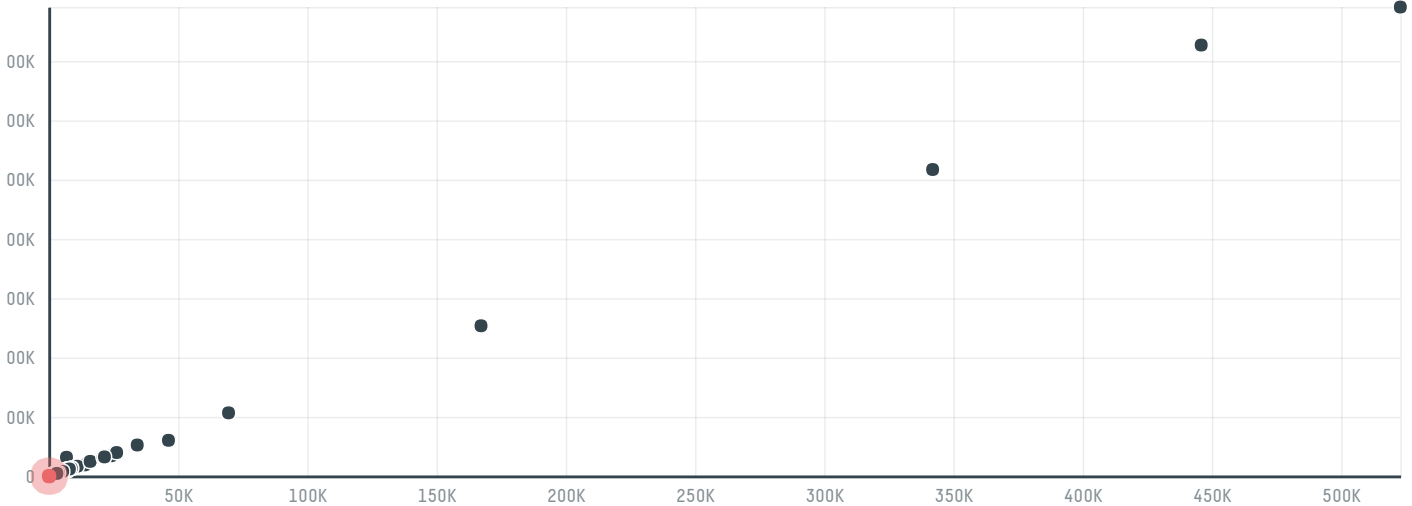

MUNICIPALITY	SOY DEFORESTATION RISK FOR FEED	CO2 EMISSIONS RISK FROM SOY DEFORESTATION FOR FEED (T CO2)
LUIS EDUARDO MAGALHAES	0.1ha	19.2t CO2

BIOME	SOY DEFORESTATION RISK FOR FEED	CO2 EMISSIONS RISK FROM SOY DEFORESTATION FOR FEED (T CO2)
CERRADO	0.1ha	19.2t CO2

COMPARING COMPANIES IMPORTING CHICKEN FROM BRAZIL IN 2017

Trase is a partnership between

In collaboration with

Donors

This website uses cookies to provide you with an improved user experience. By continuing to browse this site, you consent to the use of cookies and similar technologies. Please visit our [privacy policy](#) for further details.

I AGREE