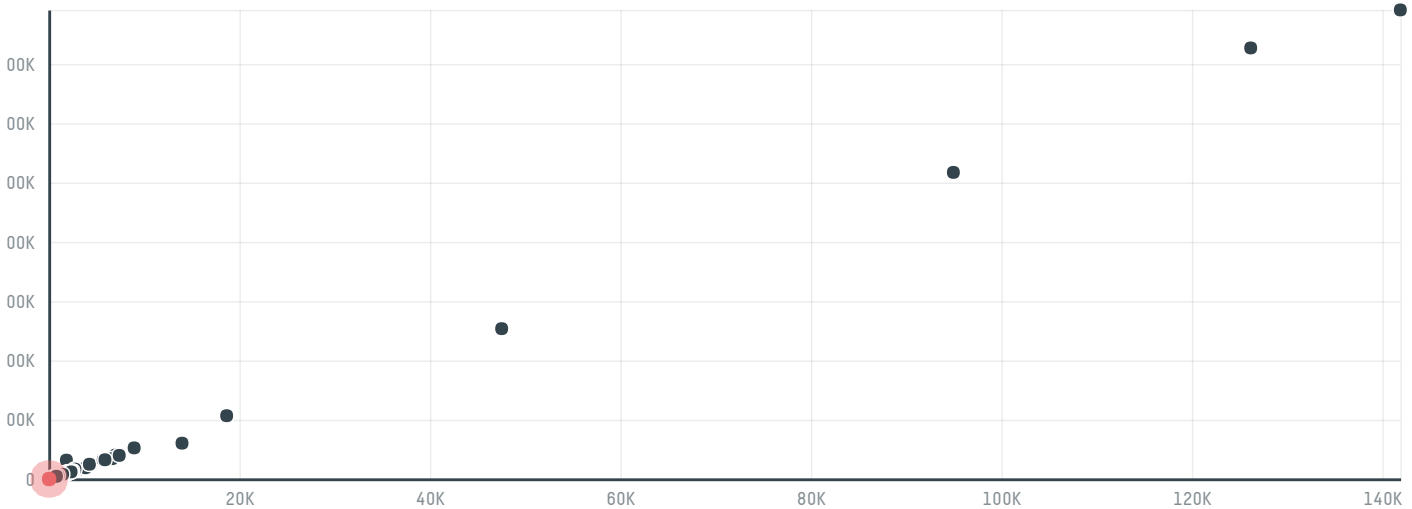

MUNICIPALITY	SOY DEFORESTATION RISK FOR FEED	CO2 EMISSIONS RISK FROM SOY DEFORESTATION FOR FEED (T CO2)
LUIS EDUARDO MAGALHAES	0.1ha	19.2t CO2

BIOME	SOY DEFORESTATION RISK FOR FEED	CO2 EMISSIONS RISK FROM SOY DEFORESTATION FOR FEED (T CO2)
CERRADO	0.1ha	19.2t CO2

COMPARING COMPANIES IMPORTING CHICKEN FROM BRAZIL IN 2017

Trase is a partnership between

In collaboration with

Donors

This website uses cookies to provide you with an improved user experience. By continuing to browse this site, you consent to the use of cookies and similar technologies. Please visit our [privacy policy](#) for further details.

I AGREE