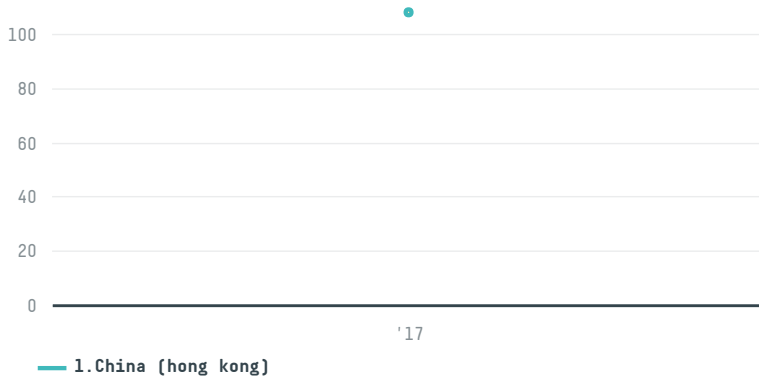

TOP DESTINATION COUNTRIES OF CHICKEN IMPORTED BY AJC INTERNATIONAL (GLOBAL) GMBH (C02233-01):