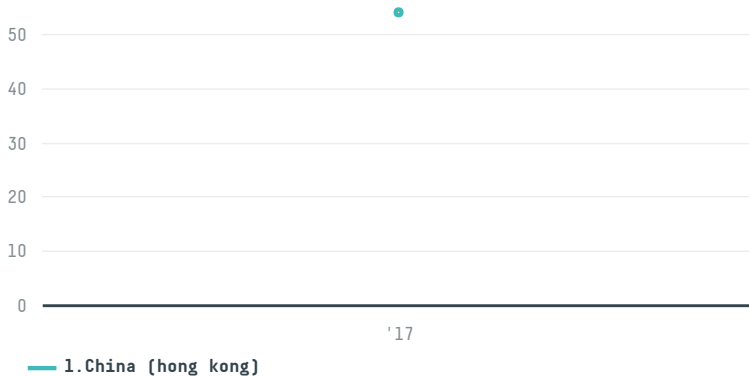

TOP DESTINATION COUNTRIES OF CHICKEN IMPORTED BY AJC INTERNATIONAL (GLOBAL) GMBH (C02233 01):