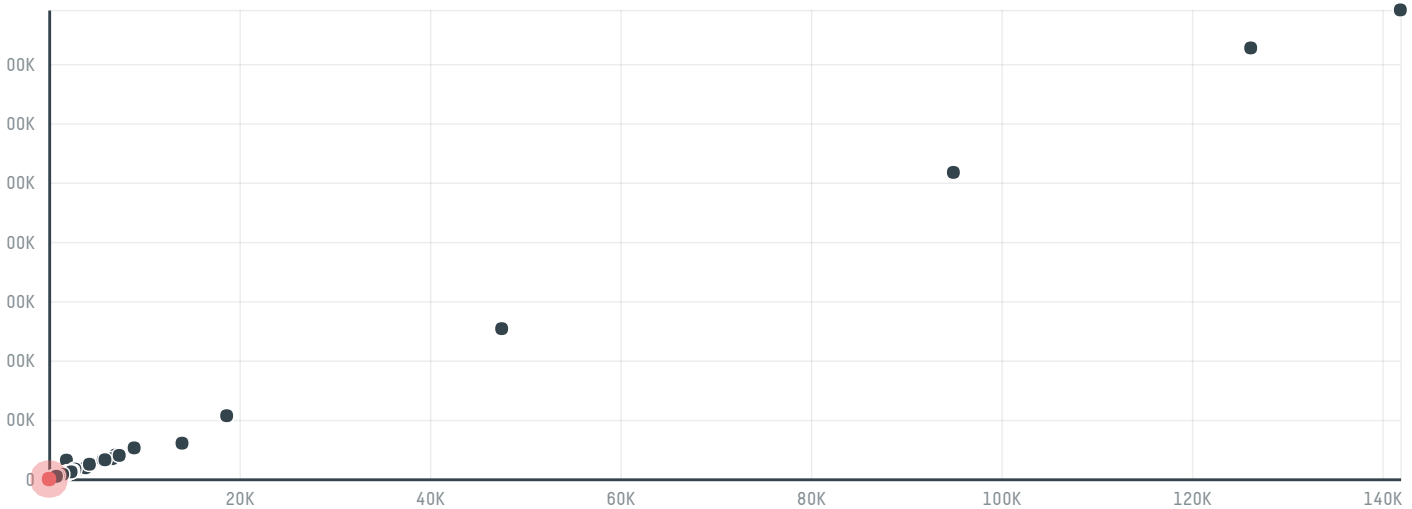

MUNICIPALITY	SOY DEFORESTATION RISK FOR FEED	CO2 EMISSIONS RISK FROM SOY DEFORESTATION FOR FEED (T CO2)
LUIS EDUARDO MAGALHAES	0.1ha	9.6t CO2

BIOME	SOY DEFORESTATION RISK FOR FEED	CO2 EMISSIONS RISK FROM SOY DEFORESTATION FOR FEED (T CO2)
CERRADO	0.1ha	9.6t CO2

COMPARING COMPANIES IMPORTING CHICKEN FROM BRAZIL IN 2017

Trase is a partnership between

In collaboration with

Donors

This website uses cookies to provide you with an improved user experience. By continuing to browse this site, you consent to the use of cookies and similar technologies. Please visit our [privacy policy](#) for further details.

I AGREE