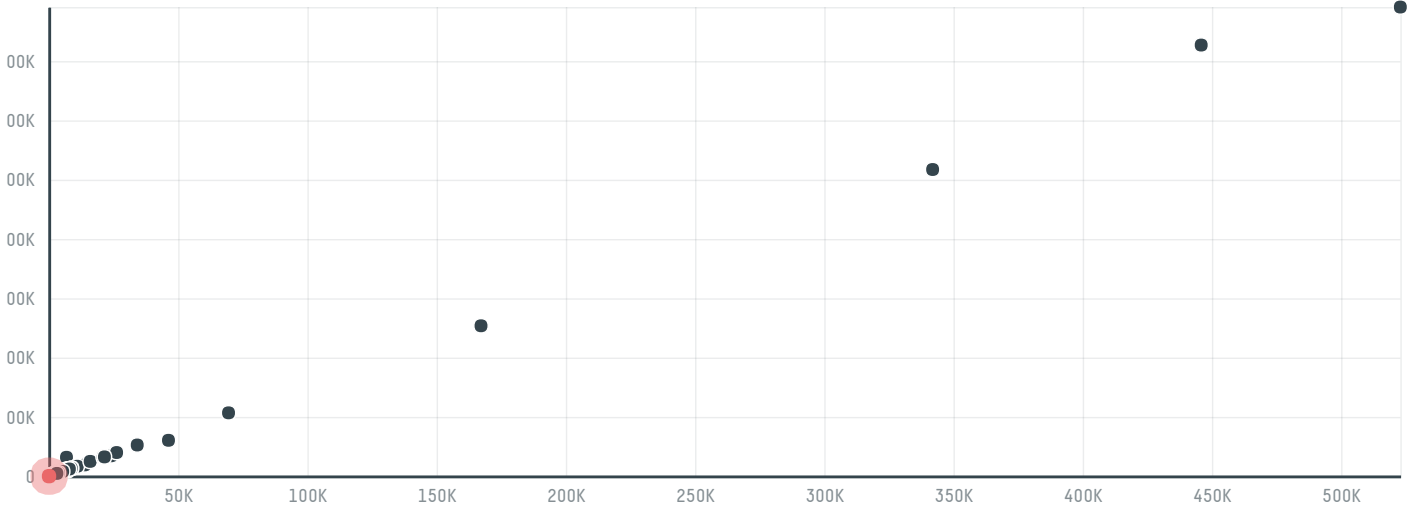

MUNICIPALITY	SOY DEFORESTATION RISK FOR FEED	CO2 EMISSIONS RISK FROM SOY DEFORESTATION FOR FEED (T CO2)
LUIS EDUARDO MAGALHAES	0.1ha	9.6t CO2

BIOME	SOY DEFORESTATION RISK FOR FEED	CO2 EMISSIONS RISK FROM SOY DEFORESTATION FOR FEED (T CO2)
CERRADO	0.1ha	9.6t CO2

COMPARING COMPANIES IMPORTING CHICKEN FROM BRAZIL IN 2017

Trase is a partnership between

In collaboration with

Donors

This website uses cookies to provide you with an improved user experience. By continuing to browse this site, you consent to the use of cookies and similar technologies. Please visit our [privacy policy](#) for further details.

I AGREE