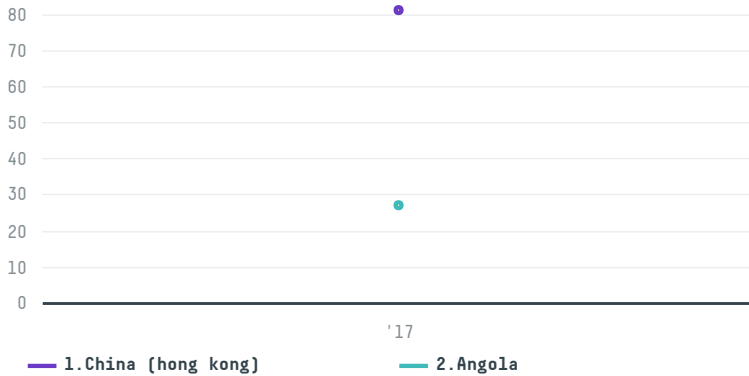

TOP DESTINATION COUNTRIES OF CHICKEN IMPORTED BY MANIELOS SA:

Legend for world map: ☐ N/A, ☐ <5K, ☐ >5K, ☐ >100K, ☐ >300K, ☐ >1M