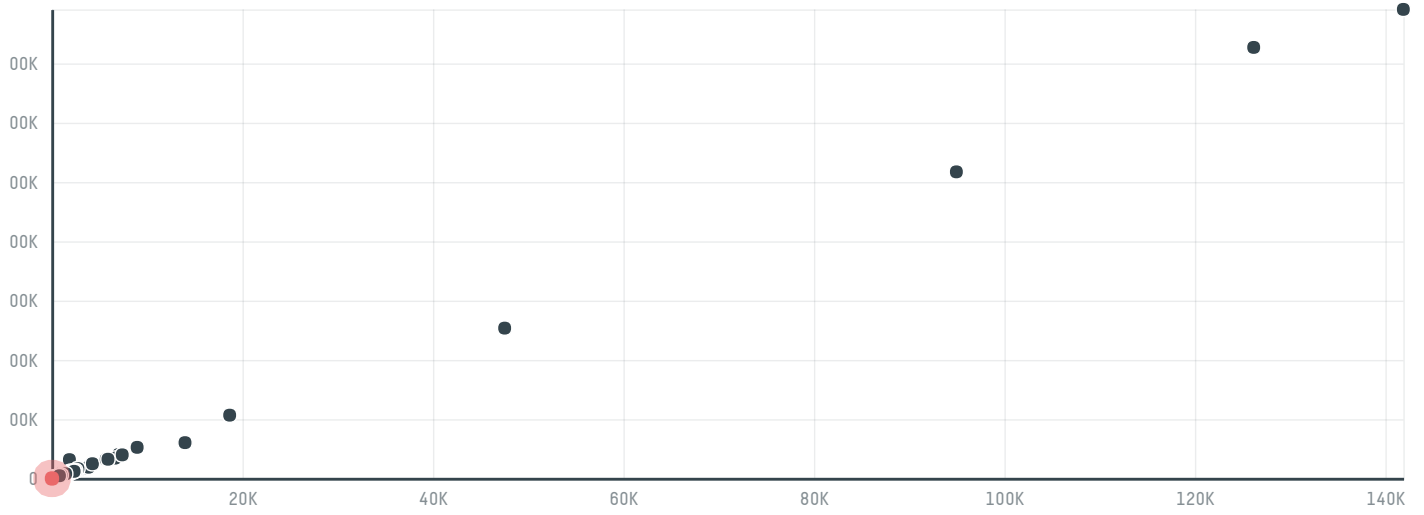

Trase is a partnership between

In collaboration with

and many other organizations and individuals.

Donors

[Terms of Use](#) · [Privacy policy](#) · [Cookie policy](#) · [Contact us](#)