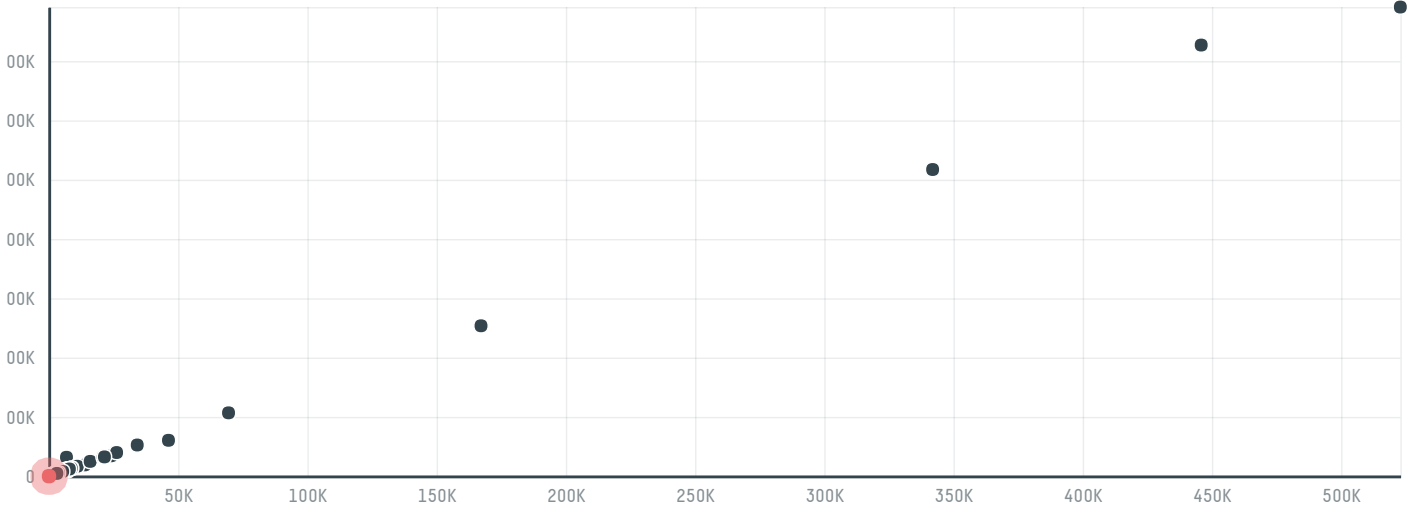

MUNICIPALITY	SOY DEFORESTATION RISK FOR FEED	CO2 EMISSIONS RISK FROM SOY DEFORESTATION FOR FEED (T CO2)
MIRAGUAI	0ha	0t CO2

BIOME	SOY DEFORESTATION RISK FOR FEED	CO2 EMISSIONS RISK FROM SOY DEFORESTATION FOR FEED (T CO2)
MATA ATLANTICA	0ha	0t CO2

COMPARING COMPANIES IMPORTING CHICKEN FROM BRAZIL IN 2017

Trase is a partnership between

In collaboration with

Donors

This website uses cookies to provide you with an improved user experience. By continuing to browse this site, you consent to the use of cookies and similar technologies. Please visit our [privacy policy](#) for further details.

I AGREE