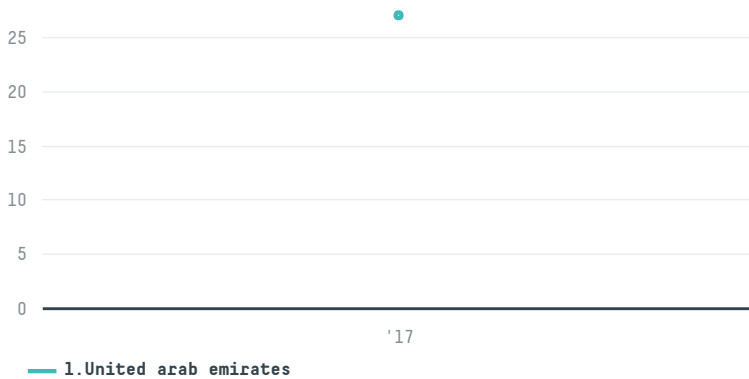

TOP DESTINATION COUNTRIES OF CHICKEN IMPORTED BY AL DARHIM MEAT & POULTRY PRODUCTS FACTORY: