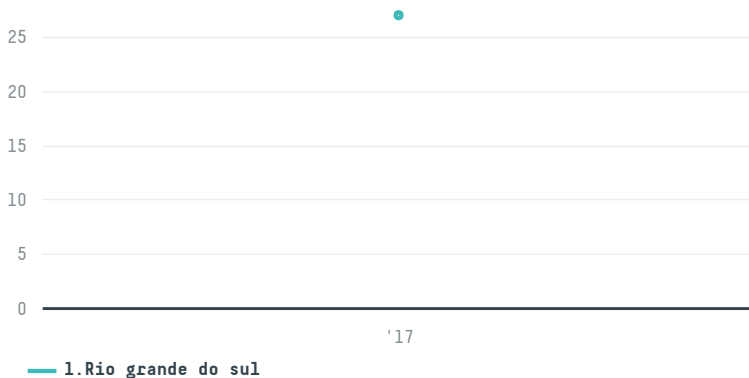

TOP DESTINATION COUNTRIES OF CHICKEN IMPORTED BY AL DARHIM MEAT & POULTRY PRODUCTS FACTORY: