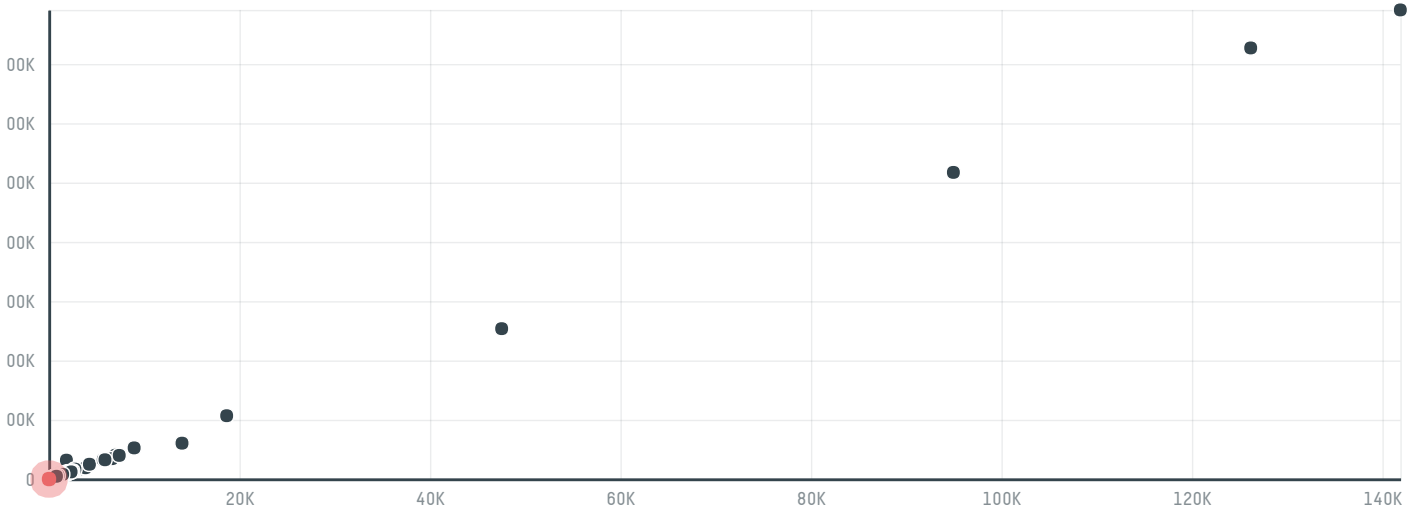

MUNICIPALITY	SOY DEFORESTATION RISK FOR FEED	CO2 EMISSIONS RISK FROM SOY DEFORESTATION FOR FEED (T CO2)
MIRAGUAI	0ha	0t CO2

BIOME	SOY DEFORESTATION RISK FOR FEED	CO2 EMISSIONS RISK FROM SOY DEFORESTATION FOR FEED (T CO2)
MATA ATLANTICA	0ha	0t CO2

COMPARING COMPANIES IMPORTING CHICKEN FROM BRAZIL IN 2017

Trase is a partnership between

In collaboration with

Donors

This website uses cookies to provide you with an improved user experience. By continuing to browse this site, you consent to the use of cookies and similar technologies. Please visit our [privacy policy](#) for further details.

I AGREE