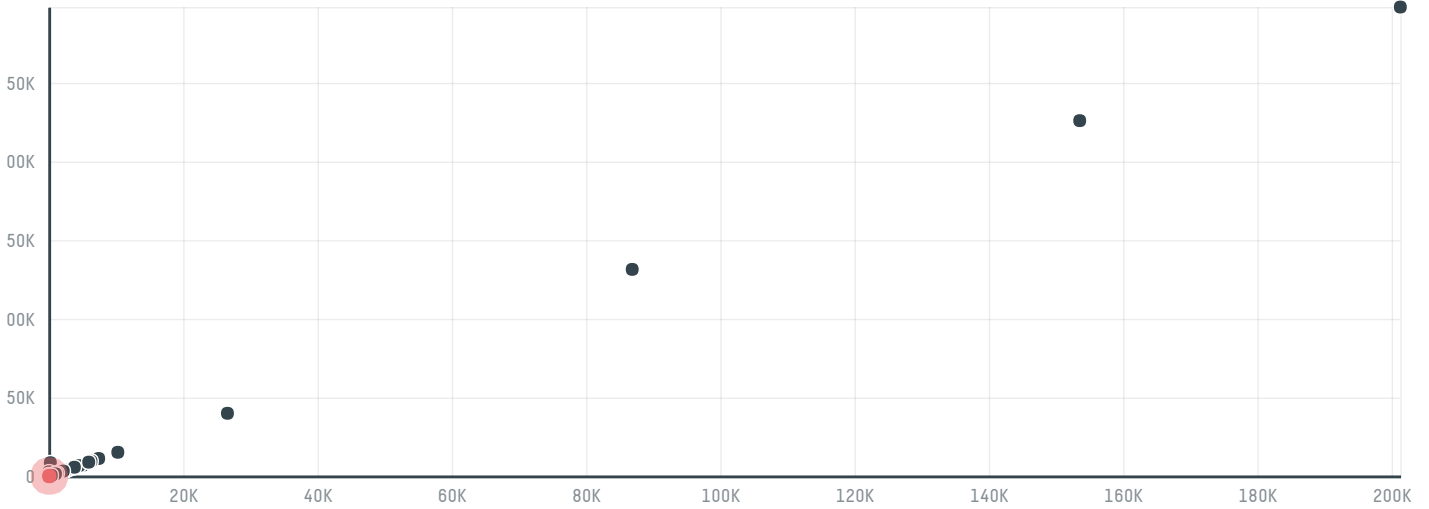

MUNICIPALITY	SOY DEFORESTATION RISK FOR FEED	CO2 EMISSIONS RISK FROM SOY DEFORESTATION FOR FEED (T CO2)
ITAQUIRAI	0ha	1.6t CO2

BIOME	SOY DEFORESTATION RISK FOR FEED	CO2 EMISSIONS RISK FROM SOY DEFORESTATION FOR FEED (T CO2)
MATA ATLANTICA	0ha	1.6t CO2

COMPARING COMPANIES IMPORTING CHICKEN FROM BRAZIL IN 2018

Trase is a partnership between

In collaboration with

Donors

This website uses cookies to provide you with an improved user experience. By continuing to browse this site, you consent to the use of cookies and similar technologies. Please visit our [privacy policy](#) for further details.

I AGREE