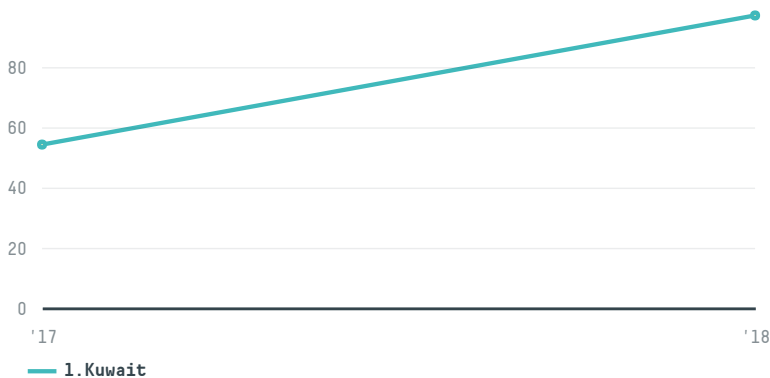

TOP DESTINATION COUNTRIES OF CHICKEN IMPORTED BY AL OWEYS GENERAL TRADING EST: