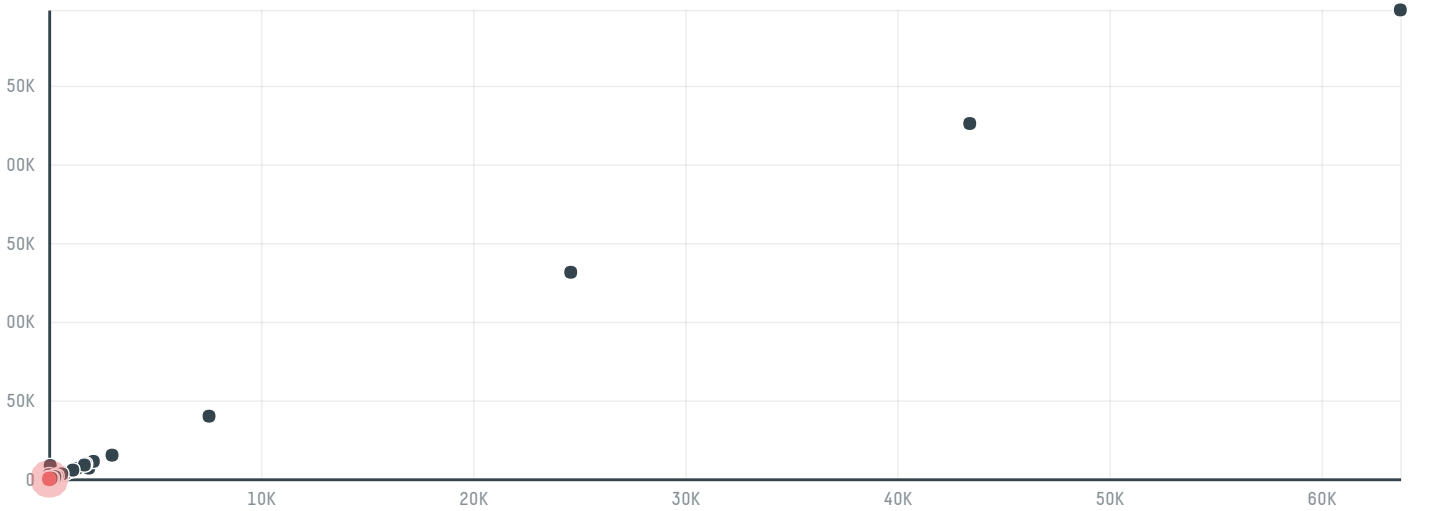

MUNICIPALITY	SOY DEFORESTATION RISK FOR FEED	CO2 EMISSIONS RISK FROM SOY DEFORESTATION FOR FEED (T CO2)
ITAQUIRAI	0ha	1.6t CO2

BIOME	SOY DEFORESTATION RISK FOR FEED	CO2 EMISSIONS RISK FROM SOY DEFORESTATION FOR FEED (T CO2)
MATA ATLANTICA	0ha	1.6t CO2

COMPARING COMPANIES IMPORTING CHICKEN FROM BRAZIL IN 2018

Trase is a partnership between

In collaboration with

Donors

This website uses cookies to provide you with an improved user experience. By continuing to browse this site, you consent to the use of cookies and similar technologies. Please visit our [privacy policy](#) for further details.

I AGREE