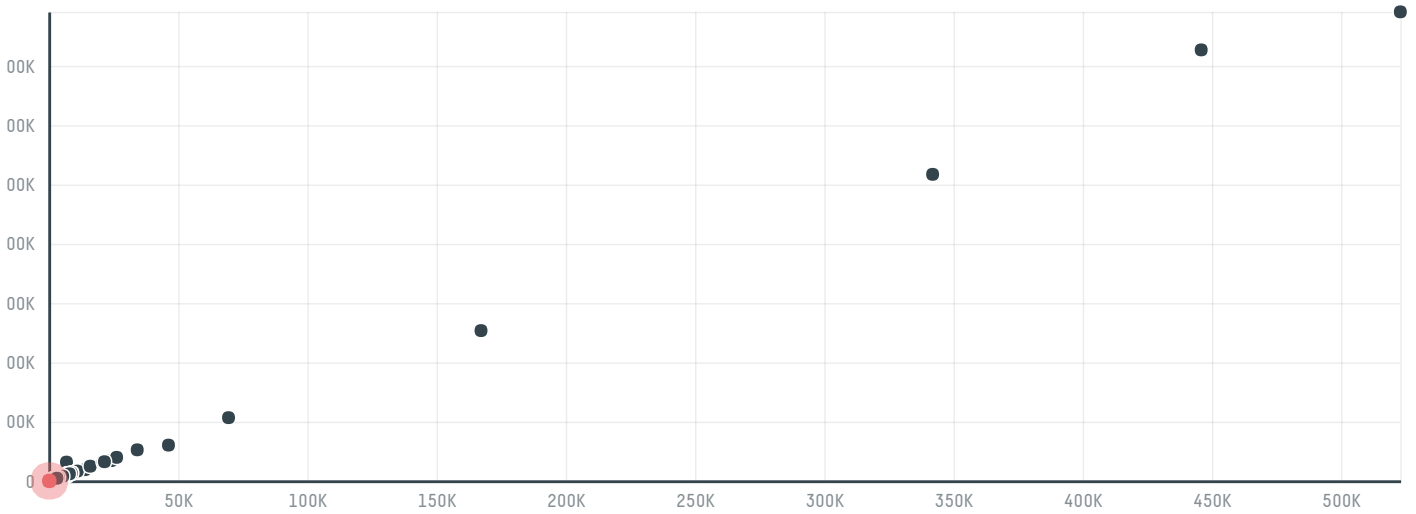

MUNICIPALITY	SOY DEFORESTATION RISK FOR FEED	CO2 EMISSIONS RISK FROM SOY DEFORESTATION FOR FEED (T CO2)
MIRAGUAI	0ha	0t CO2
TENENTE PORTELA	0ha	0t CO2

BIOME	SOY DEFORESTATION RISK FOR FEED	CO2 EMISSIONS RISK FROM SOY DEFORESTATION FOR FEED (T CO2)
MATA ATLANTICA	0ha	0t CO2

COMPARING COMPANIES IMPORTING CHICKEN FROM BRAZIL IN 2017

Trase is a partnership between

In collaboration with

Donors

This website uses cookies to provide you with an improved user experience. By continuing to browse this site, you consent to the use of cookies and similar technologies. Please visit our [privacy policy](#) for further details.

I AGREE