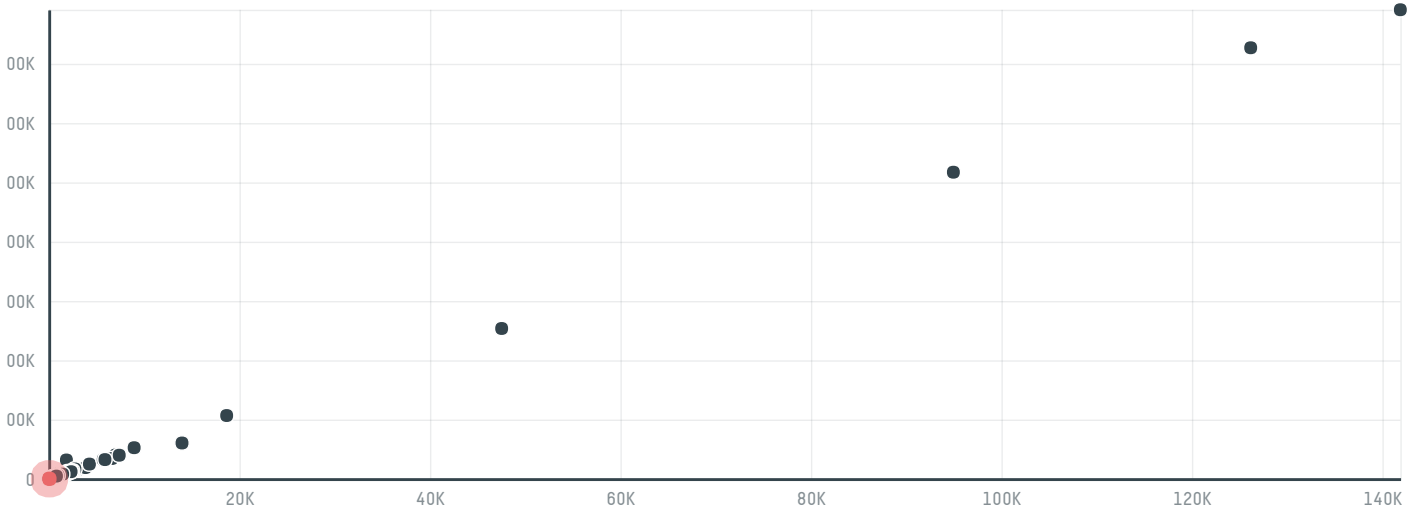

MUNICIPALITY	SOY DEFORESTATION RISK FOR FEED	CO2 EMISSIONS RISK FROM SOY DEFORESTATION FOR FEED (T CO2)
MIRAGUAI	0ha	0t CO2
TENENTE PORTELA	0ha	0t CO2

BIOME	SOY DEFORESTATION RISK FOR FEED	CO2 EMISSIONS RISK FROM SOY DEFORESTATION FOR FEED (T CO2)
MATA ATLANTICA	0ha	0t CO2

COMPARING COMPANIES IMPORTING CHICKEN FROM BRAZIL IN 2017

Trase is a partnership between

In collaboration with

Donors

This website uses cookies to provide you with an improved user experience. By continuing to browse this site, you consent to the use of cookies and similar technologies. Please visit our [privacy policy](#) for further details.

I AGREE