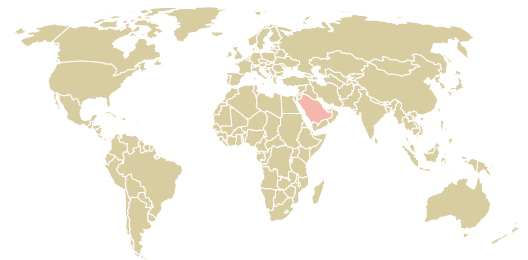

trase

Quality food co - 5144434

ACTIVITY COMMODITY COUNTRY YEAR
Importer **Chicken** **Brazil** **2017**

Quality food co - 5144434 was the 728th largest importer of chicken from BRAZIL in 2017, accounting for 189 tons. The main destination of the chicken imported by Quality food co - 5144434 is Saudi arabia, accounting for 100% of the total.

TOP DESTINATION COUNTRIES OF CHICKEN IMPORTED BY QUALITY FOOD CO - 5144434:

MUNICIPALITY	SOY DEFORESTATION RISK FOR FEED	CO2 EMISSIONS RISK FROM SOY DEFORESTATION FOR FEED (T CO2)
MIRAGUAI	0ha	0t CO2
TENENTE PORTELA	0ha	0t CO2