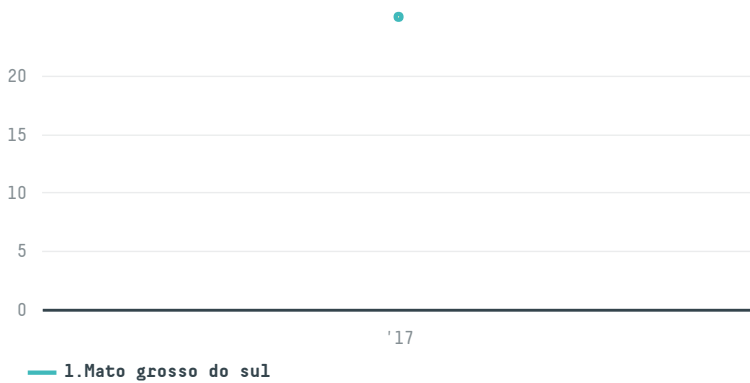

TOP DESTINATION COUNTRIES OF CHICKEN IMPORTED BY NH FOODS SINGAPORE PTE LTD.: