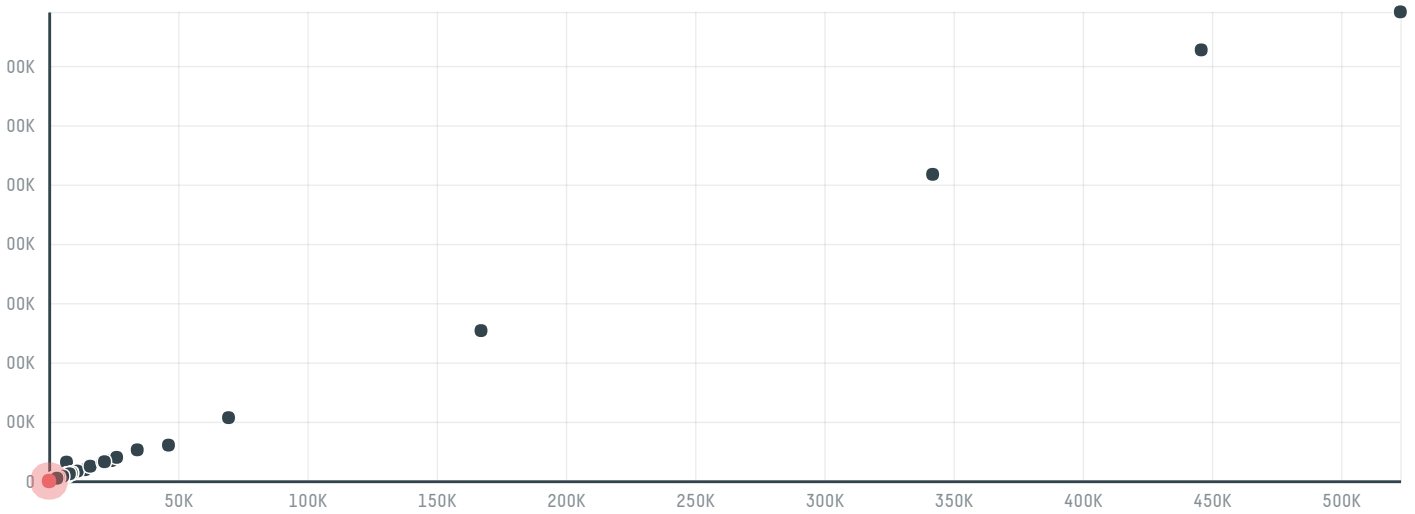

MUNICIPALITY	SOY DEFORESTATION RISK FOR FEED	CO2 EMISSIONS RISK FROM SOY DEFORESTATION FOR FEED (T CO2)
ITAQUIRAI	0ha	0t CO2
IGUATEMI	0ha	0t CO2

BIOME	SOY DEFORESTATION RISK FOR FEED	CO2 EMISSIONS RISK FROM SOY DEFORESTATION FOR FEED (T CO2)
MATA ATLANTICA	0ha	0t CO2

COMPARING COMPANIES IMPORTING CHICKEN FROM BRAZIL IN 2017

Trase is a partnership between

In collaboration with

Donors

This website uses cookies to provide you with an improved user experience. By continuing to browse this site, you consent to the use of cookies and similar technologies. Please visit our [privacy policy](#) for further details.

I AGREE