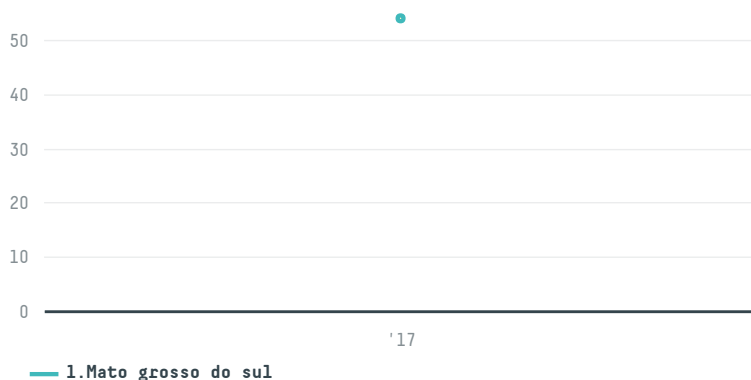

TOP DESTINATION COUNTRIES OF CHICKEN IMPORTED BY FAIR FRIENDS GROUP (H.K.) LTD.: