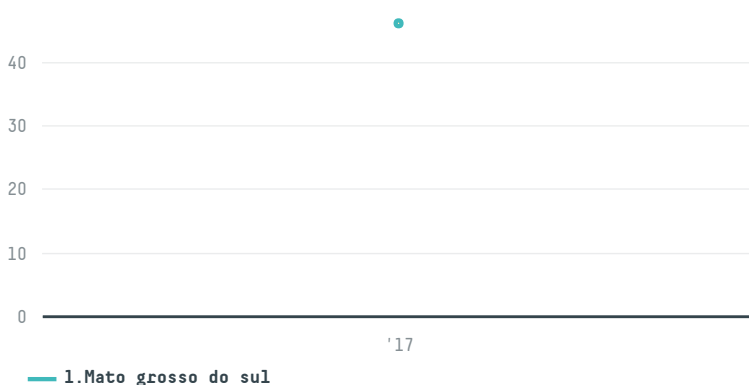

TOP DESTINATION COUNTRIES OF CHICKEN IMPORTED BY COMERCIAL AYSEN LTDA - RUT: 76.040.436-5: