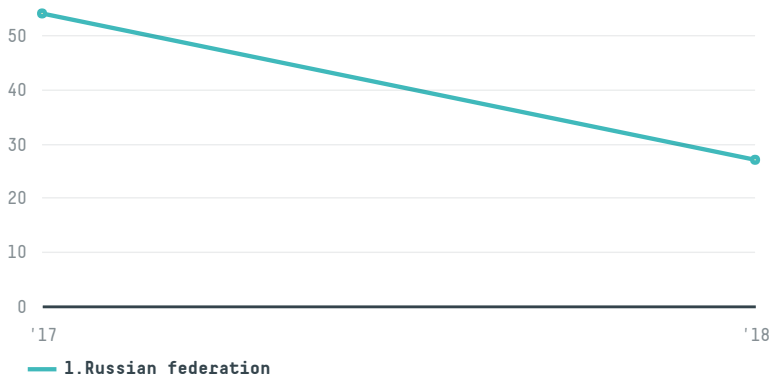

TOP DESTINATION COUNTRIES OF CHICKEN IMPORTED BY OOO SVETLOVSKY KOMBINAT: