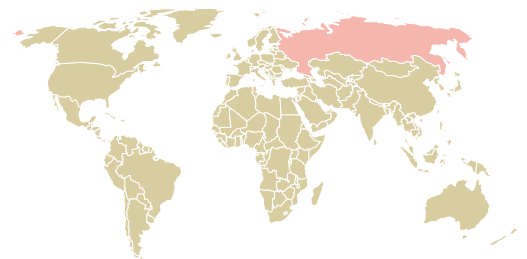

trase

Ooo svetlovsky kombinat

ACTIVITY COMMODITY COUNTRY YEAR
Importer **Chicken** **Brazil** **2018**

Ooo svetlovsky kombinat was the 707th largest importer of chicken from BRAZIL in 2018, accounting for 27 tons. This is a 50% decrease vs the previous year. The main destination of the chicken imported by Ooo svetlovsky kombinat is Russian federation, accounting for 100% of the total.

TOP DESTINATION COUNTRIES OF CHICKEN IMPORTED BY OOO SVETLOVSKY KOMBINAT:

MUNICIPALITY	SOY DEFORESTATION RISK FOR FEED	CO2 EMISSIONS RISK FROM SOY DEFORESTATION FOR FEED (T CO2)
IPUMIRIM	0ha	0t CO2

BIOME	SOY DEFORESTATION RISK FOR FEED	CO2 EMISSIONS RISK FROM SOY DEFORESTATION FOR FEED (T CO2)
MATA ATLANTICA	0ha	0t CO2