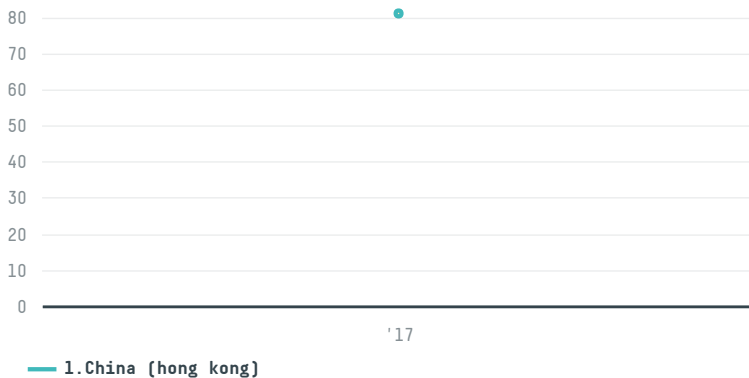

TOP DESTINATION COUNTRIES OF CHICKEN IMPORTED BY HARMONY GLOBAL SOURCING CO. LTD: