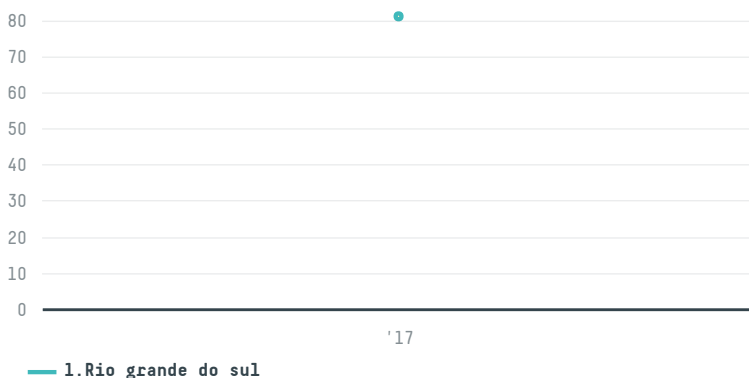

TOP DESTINATION COUNTRIES OF CHICKEN IMPORTED BY HARMONY GLOBAL SOURCING CO. LTD: