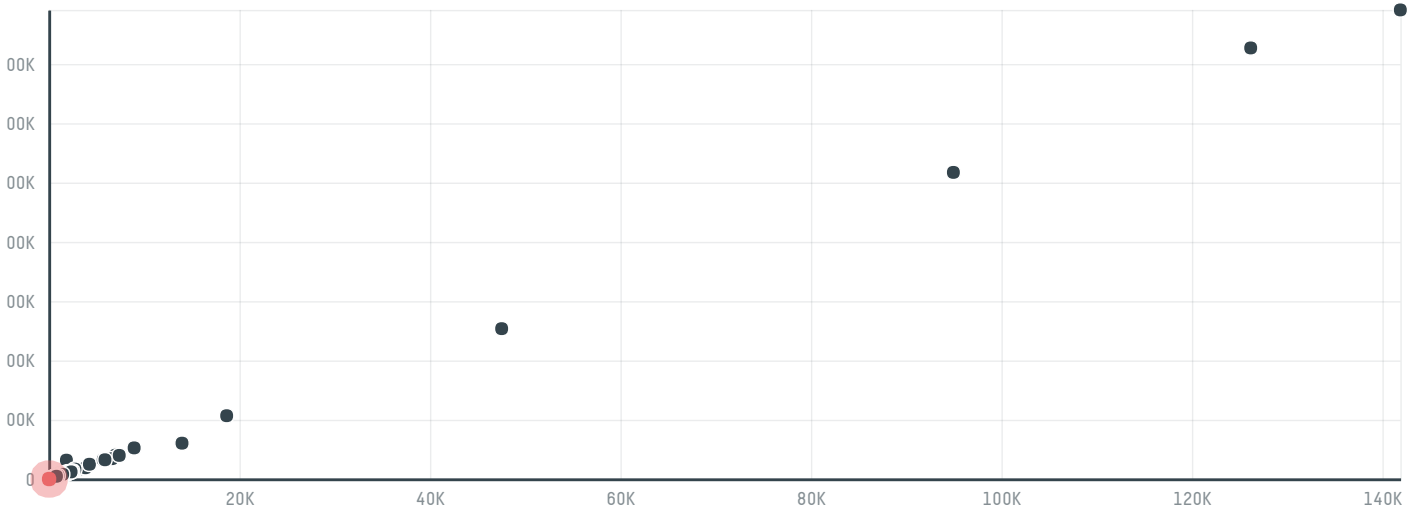

MUNICIPALITY	SOY DEFORESTATION RISK FOR FEED	CO2 EMISSIONS RISK FROM SOY DEFORESTATION FOR FEED (T CO2)
FARROUPILHA	0ha	0t CO2

BIOME	SOY DEFORESTATION RISK FOR FEED	CO2 EMISSIONS RISK FROM SOY DEFORESTATION FOR FEED (T CO2)
MATA ATLANTICA	0ha	0t CO2

COMPARING COMPANIES IMPORTING CHICKEN FROM BRAZIL IN 2017

Trase is a partnership between

In collaboration with

Donors

This website uses cookies to provide you with an improved user experience. By continuing to browse this site, you consent to the use of cookies and similar technologies. Please visit our [privacy policy](#) for further details.

I AGREE