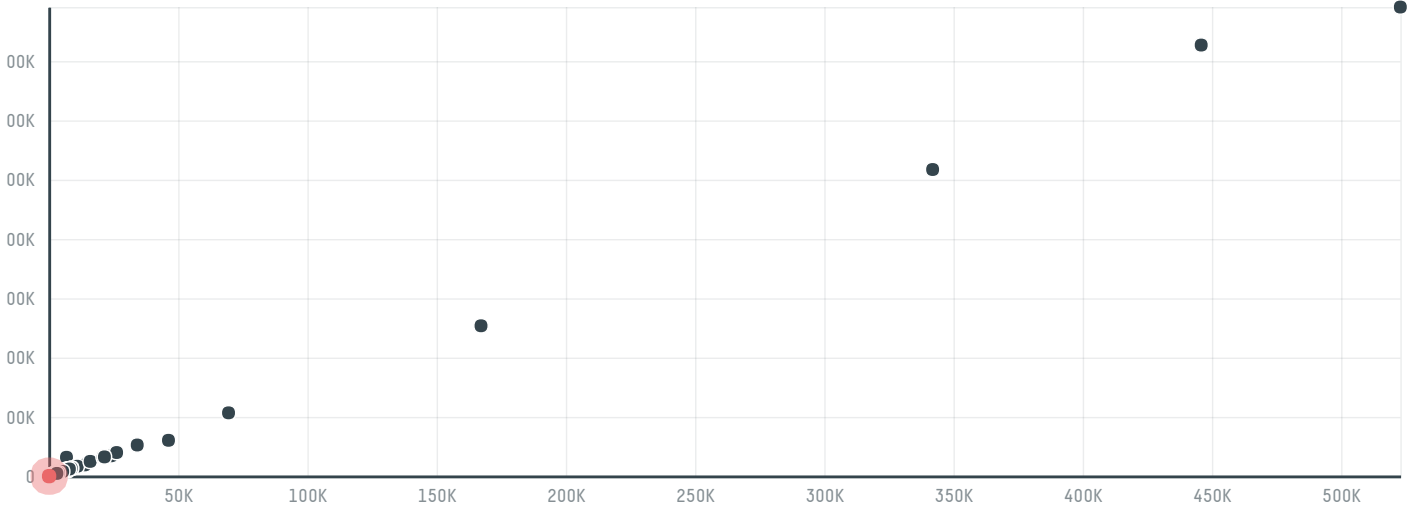

MUNICIPALITY	SOY DEFORESTATION RISK FOR FEED	CO2 EMISSIONS RISK FROM SOY DEFORESTATION FOR FEED (T CO2)
FARROUPILHA	0ha	0t CO2

BIOME	SOY DEFORESTATION RISK FOR FEED	CO2 EMISSIONS RISK FROM SOY DEFORESTATION FOR FEED (T CO2)
MATA ATLANTICA	0ha	0t CO2

COMPARING COMPANIES IMPORTING CHICKEN FROM BRAZIL IN 2017

Trase is a partnership between

In collaboration with

Donors

This website uses cookies to provide you with an improved user experience. By continuing to browse this site, you consent to the use of cookies and similar technologies. Please visit our [privacy policy](#) for further details.

I AGREE