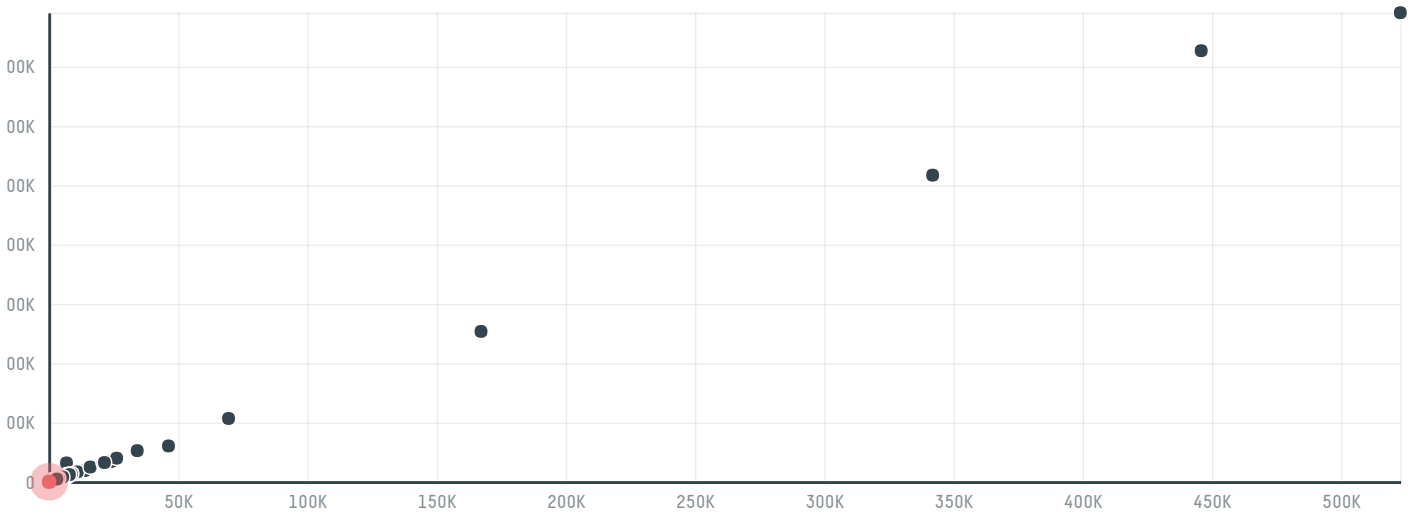

MUNICIPALITY	SOY DEFORESTATION RISK FOR FEED	CO2 EMISSIONS RISK FROM SOY DEFORESTATION FOR FEED (T CO2)
PIRES DO RIO	0ha	1.7t CO2
FARROUPILHA	0ha	0t CO2

BIOME	SOY DEFORESTATION RISK FOR FEED	CO2 EMISSIONS RISK FROM SOY DEFORESTATION FOR FEED (T CO2)
CERRADO	0ha	1.7t CO2
MATA ATLANTICA	0ha	0t CO2

COMPARING COMPANIES IMPORTING CHICKEN FROM BRAZIL IN 2017

Trase is a partnership between

In collaboration with

Donors

This website uses cookies to provide you with an improved user experience. By continuing to browse this site, you consent to the use of cookies and similar technologies. Please visit our [privacy policy](#) for further details.

I AGREE