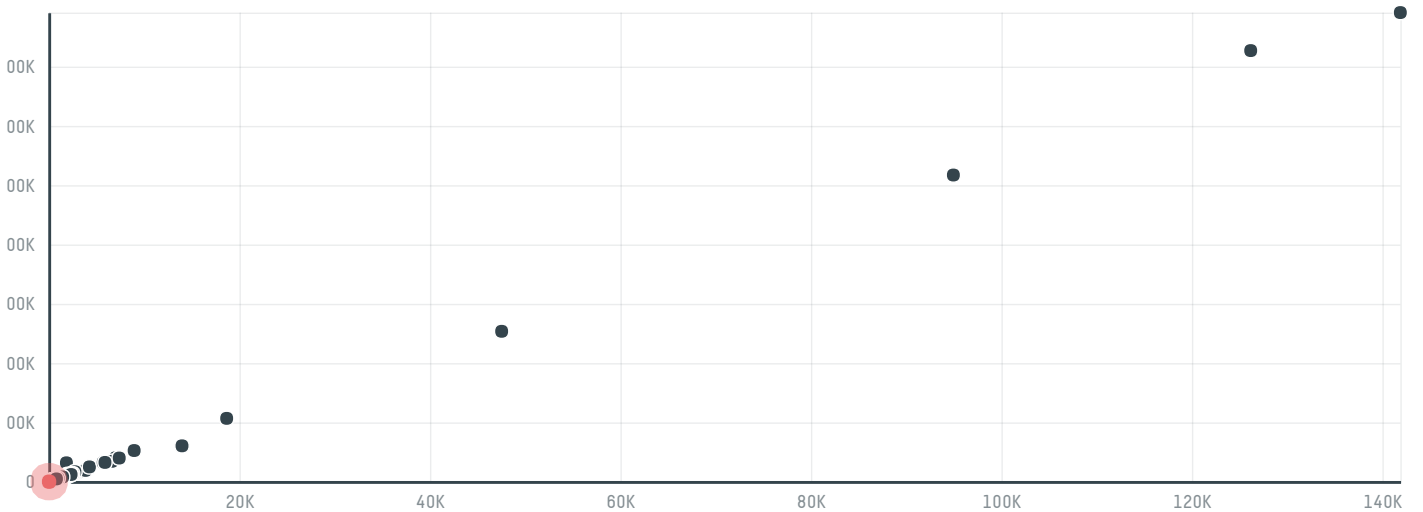

MUNICIPALITY	SOY DEFORESTATION RISK FOR FEED	CO2 EMISSIONS RISK FROM SOY DEFORESTATION FOR FEED (T CO2)
PIRES DO RIO	0ha	1.7t CO2
FARROUPILHA	0ha	0t CO2

BIOME	SOY DEFORESTATION RISK FOR FEED	CO2 EMISSIONS RISK FROM SOY DEFORESTATION FOR FEED (T CO2)
CERRADO	0ha	1.7t CO2
MATA ATLANTICA	0ha	0t CO2

COMPARING COMPANIES IMPORTING CHICKEN FROM BRAZIL IN 2017

Trase is a partnership between

In collaboration with

Donors

This website uses cookies to provide you with an improved user experience. By continuing to browse this site, you consent to the use of cookies and similar technologies. Please visit our [privacy policy](#) for further details.

I AGREE