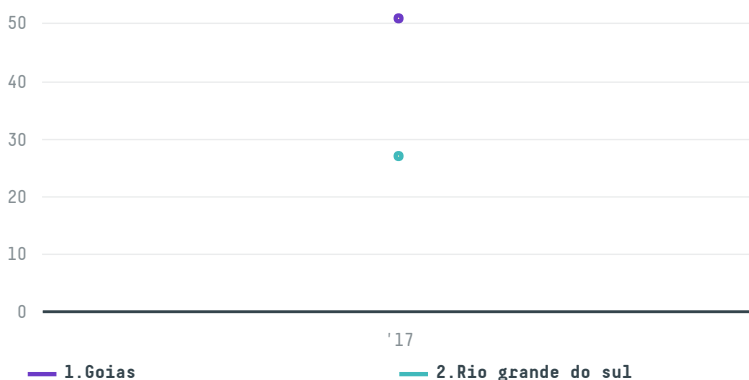

TOP DESTINATION COUNTRIES OF CHICKEN IMPORTED BY CORONA WESTERN EXPORT GMBH & CO.KG: