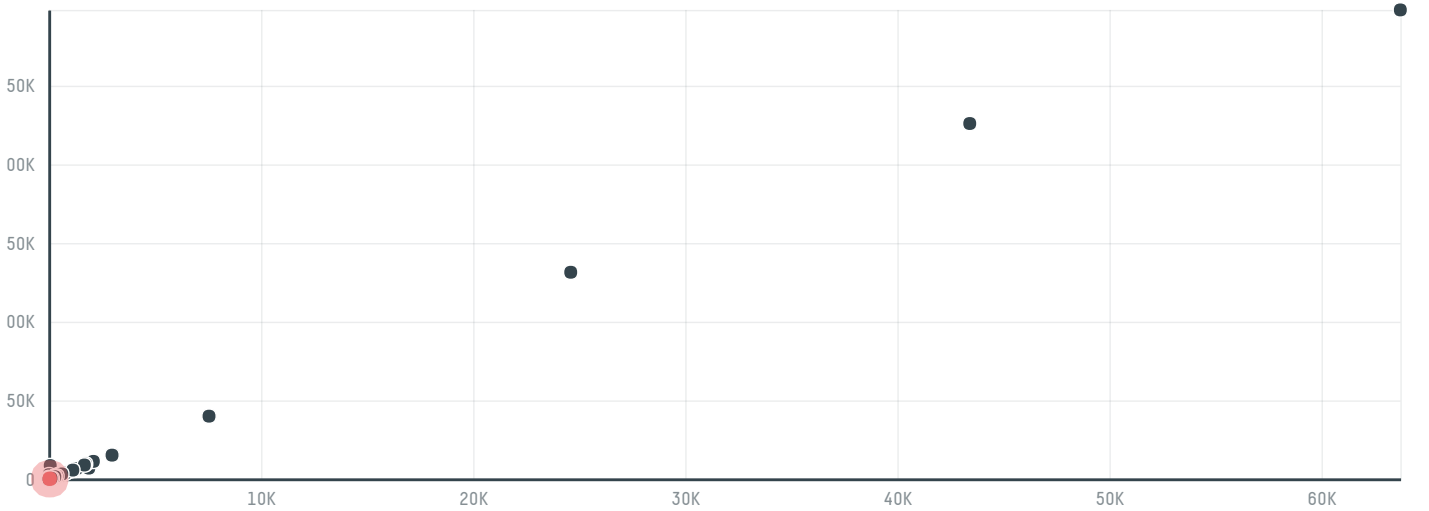

MUNICIPALITY	SOY DEFORESTATION RISK FOR FEED	CO2 EMISSIONS RISK FROM SOY DEFORESTATION FOR FEED (T CO2)
PIRES DO RIO	0ha	5.6t CO2

BIOME	SOY DEFORESTATION RISK FOR FEED	CO2 EMISSIONS RISK FROM SOY DEFORESTATION FOR FEED (T CO2)
CERRADO	0ha	5.6t CO2

COMPARING COMPANIES IMPORTING CHICKEN FROM BRAZIL IN 2018

Trase is a partnership between

In collaboration with

Donors

This website uses cookies to provide you with an improved user experience. By continuing to browse this site, you consent to the use of cookies and similar technologies. Please visit our [privacy policy](#) for further details.

I AGREE