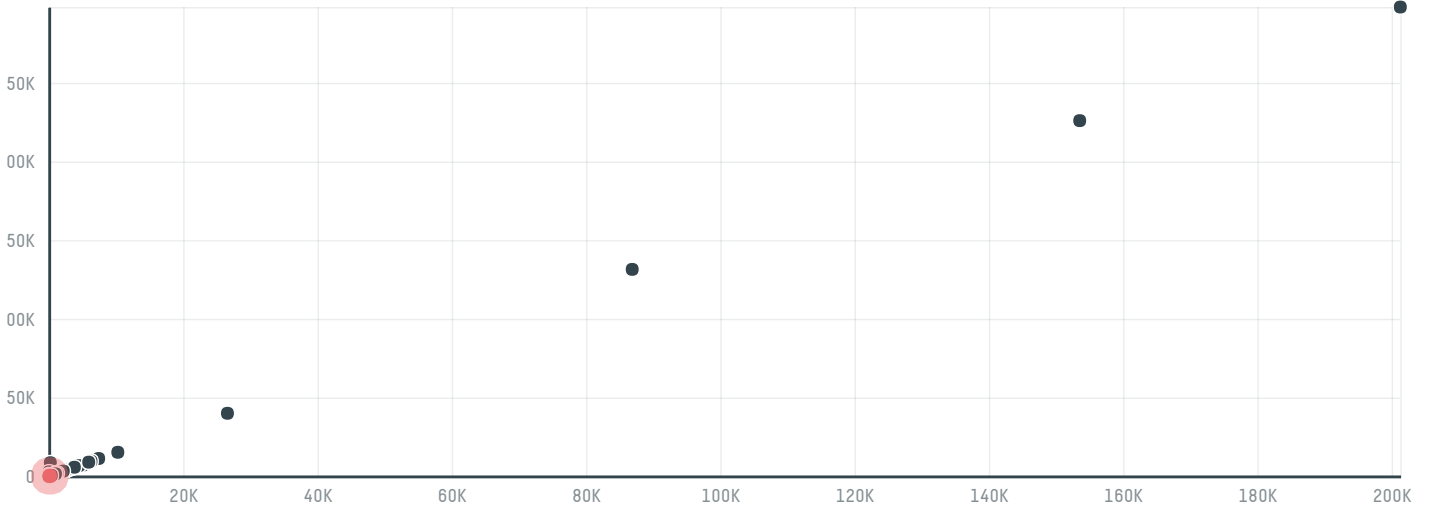

MUNICIPALITY	SOY DEFORESTATION RISK FOR FEED	CO2 EMISSIONS RISK FROM SOY DEFORESTATION FOR FEED (T CO2)
PIRES DO RIO	0ha	5.6t CO2

BIOME	SOY DEFORESTATION RISK FOR FEED	CO2 EMISSIONS RISK FROM SOY DEFORESTATION FOR FEED (T CO2)
CERRADO	0ha	5.6t CO2

COMPARING COMPANIES IMPORTING CHICKEN FROM BRAZIL IN 2018

Trase is a partnership between

In collaboration with

Donors

This website uses cookies to provide you with an improved user experience. By continuing to browse this site, you consent to the use of cookies and similar technologies. Please visit our [privacy policy](#) for further details.

I AGREE