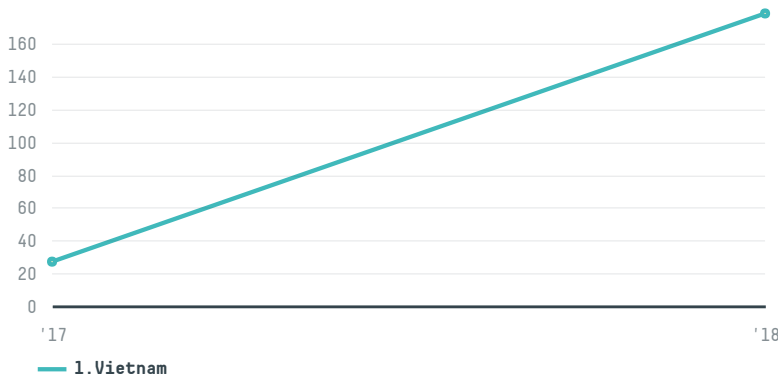

TOP DESTINATION COUNTRIES OF CHICKEN IMPORTED BY CORONA WESTERN EXPORT GMBH CO KG: