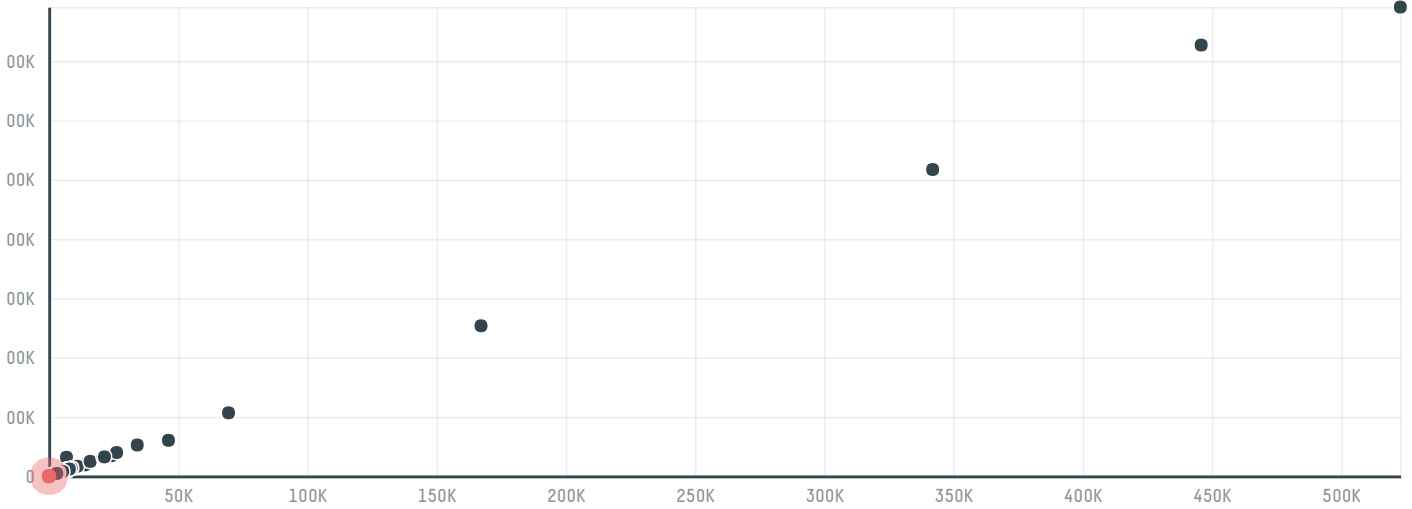

MUNICIPALITY	SOY DEFORESTATION RISK FOR FEED	CO2 EMISSIONS RISK FROM SOY DEFORESTATION FOR FEED (T CO2)
PALMEIRAS DE GOIAS	0ha	0.4t CO2

BIOME	SOY DEFORESTATION RISK FOR FEED	CO2 EMISSIONS RISK FROM SOY DEFORESTATION FOR FEED (T CO2)
CERRADO	0ha	0.4t CO2

COMPARING COMPANIES IMPORTING CHICKEN FROM BRAZIL IN 2017

Trase is a partnership between

In collaboration with

Donors

This website uses cookies to provide you with an improved user experience. By continuing to browse this site, you consent to the use of cookies and similar technologies. Please visit our [privacy policy](#) for further details.

I AGREE