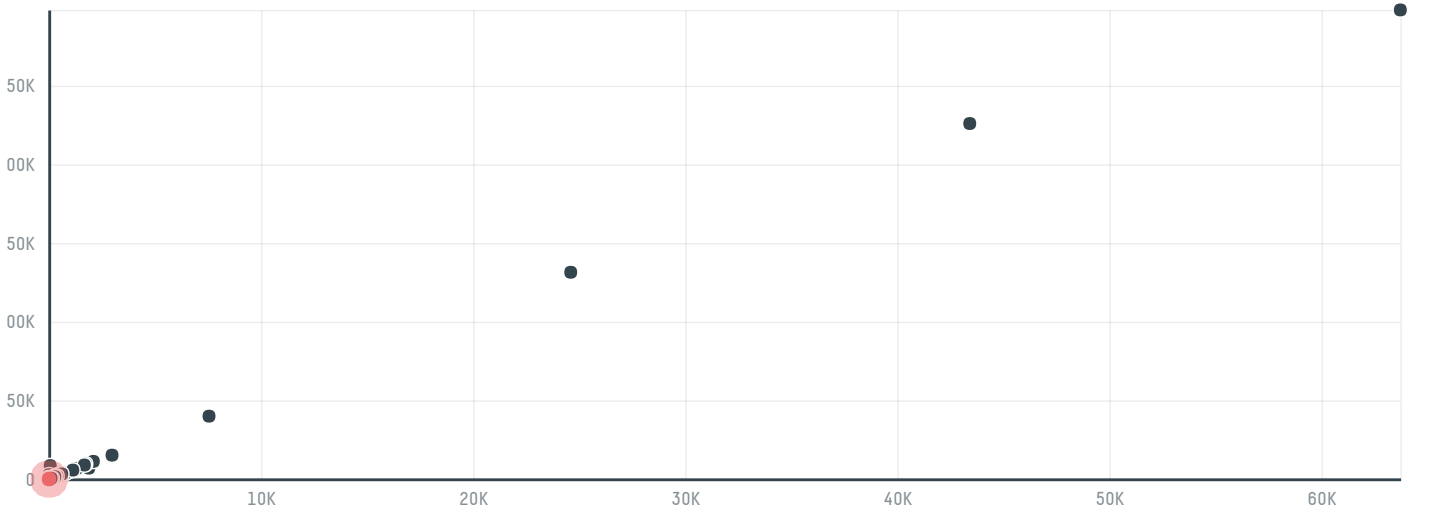

MUNICIPALITY	SOY DEFORESTATION RISK FOR FEED	CO2 EMISSIONS RISK FROM SOY DEFORESTATION FOR FEED (T CO2)
PALMEIRAS DE GOIAS	0ha	0.8t CO2

BIOME	SOY DEFORESTATION RISK FOR FEED	CO2 EMISSIONS RISK FROM SOY DEFORESTATION FOR FEED (T CO2)
CERRADO	0ha	0.8t CO2

COMPARING COMPANIES IMPORTING CHICKEN FROM BRAZIL IN 2018

Trase is a partnership between

In collaboration with

Donors