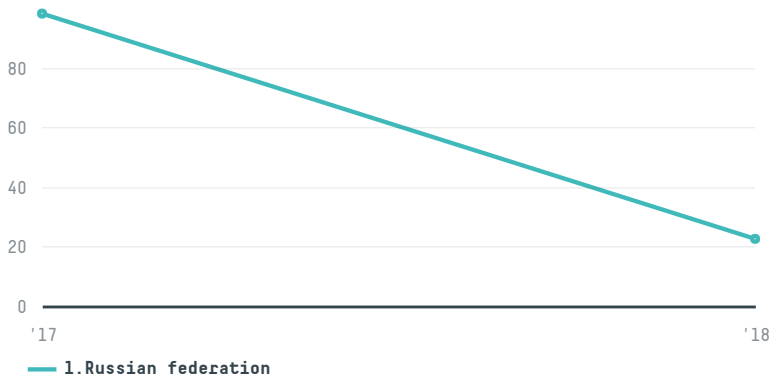

TOP DESTINATION COUNTRIES OF CHICKEN IMPORTED BY VEGUS TRADE CO LTD: