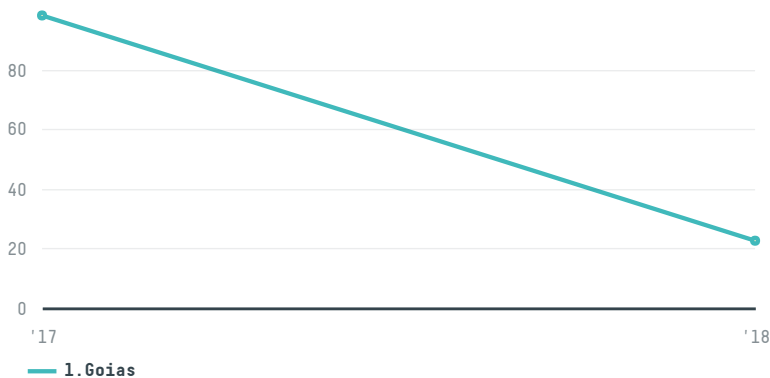

TOP DESTINATION COUNTRIES OF CHICKEN IMPORTED BY VEGUS TRADE CO LTD: