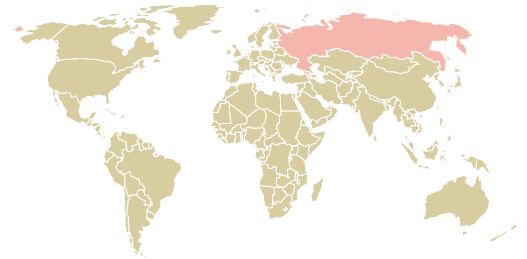

trase

Vegus trade co ltd

ACTIVITY: **Importer**
COMMODITY: **Chicken**
COUNTRY: **Brazil**
YEAR: **2018**

Vegus trade co ltd was the 779th largest importer of chicken from BRAZIL in 2018, accounting for 23 tons. This is a 77% decrease vs the previous year. The main destination of the chicken imported by Vegus trade co ltd is Russian federation, accounting for 100% of the total.

TOP DESTINATION COUNTRIES OF CHICKEN IMPORTED BY VEGUS TRADE CO LTD:

MUNICIPALITY	SOY DEFORESTATION RISK FOR FEED	CO2 EMISSIONS RISK FROM SOY DEFORESTATION FOR FEED (T CO2)
PALMEIRAS DE GOIAS	0ha	0.8t CO2