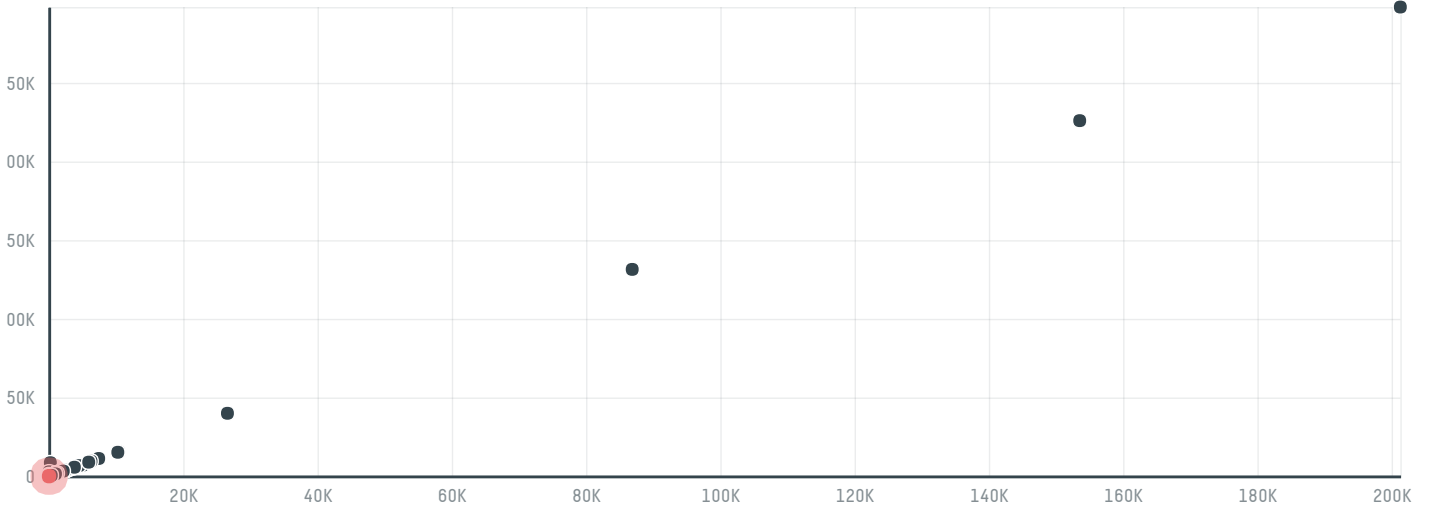

MUNICIPALITY	SOY DEFORESTATION RISK FOR FEED	CO2 EMISSIONS RISK FROM SOY DEFORESTATION FOR FEED (T CO2)
PALMEIRAS DE GOIAS	0ha	0.8t CO2

BIOME	SOY DEFORESTATION RISK FOR FEED	CO2 EMISSIONS RISK FROM SOY DEFORESTATION FOR FEED (T CO2)
CERRADO	0ha	0.8t CO2

COMPARING COMPANIES IMPORTING CHICKEN FROM BRAZIL IN 2018

Trase is a partnership between

In collaboration with

Donors