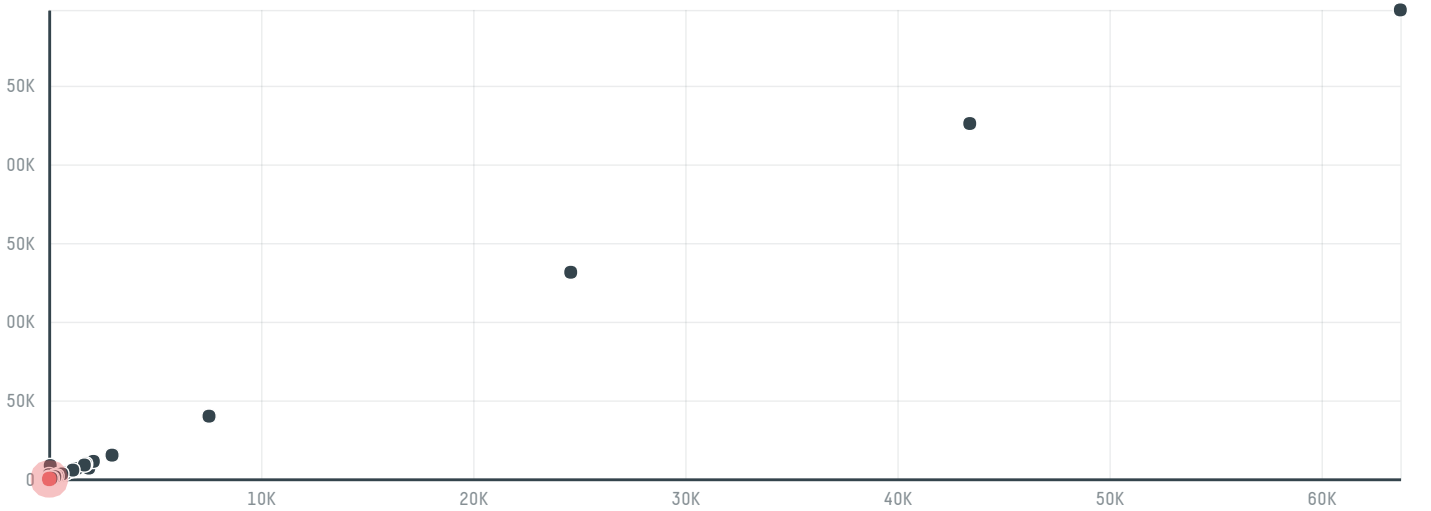

MUNICIPALITY	SOY DEFORESTATION RISK FOR FEED	CO2 EMISSIONS RISK FROM SOY DEFORESTATION FOR FEED (T CO2)
SULINA	0ha	0t CO2

BIOME	SOY DEFORESTATION RISK FOR FEED	CO2 EMISSIONS RISK FROM SOY DEFORESTATION FOR FEED (T CO2)
MATA ATLANTICA	0ha	0t CO2

COMPARING COMPANIES IMPORTING CHICKEN FROM BRAZIL IN 2018

Trase is a partnership between

In collaboration with

Donors

This website uses cookies to provide you with an improved user experience. By continuing to browse this site, you consent to the use of cookies and similar technologies. Please visit our [privacy policy](#) for further details.

I AGREE