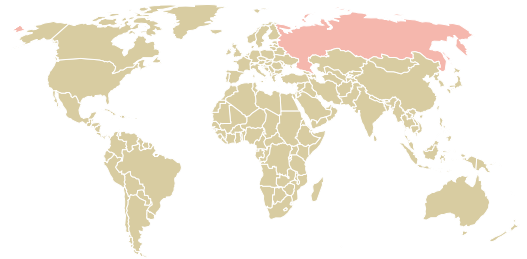

TOP DESTINATION COUNTRIES OF CHICKEN IMPORTED BY VEGUS TRADE CO , LTD: