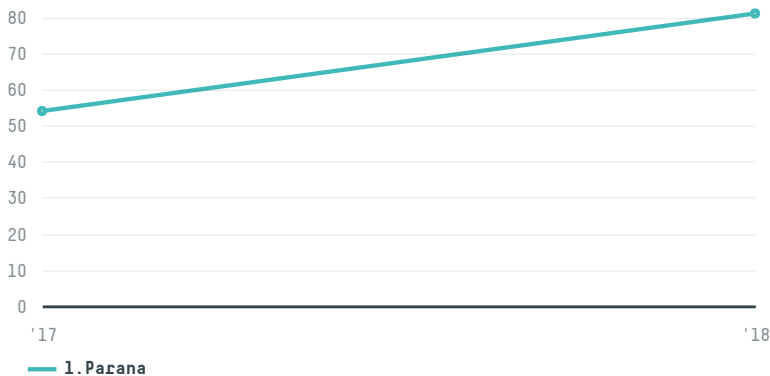

TOP DESTINATION COUNTRIES OF CHICKEN IMPORTED BY VEGUS TRADE CO , LTD: