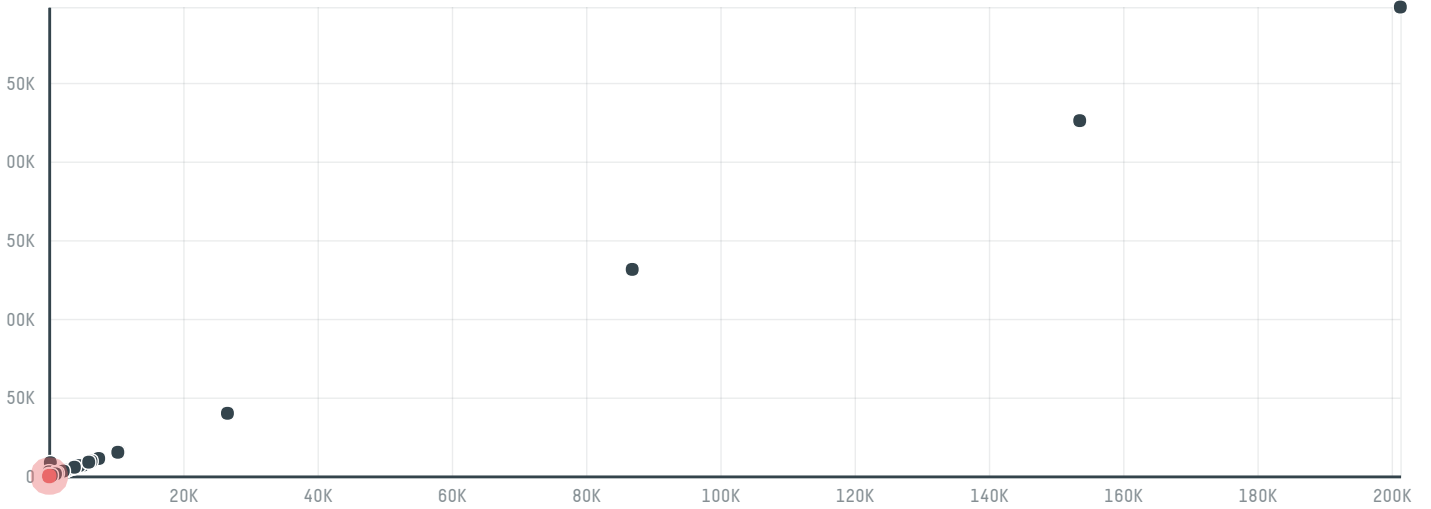

MUNICIPALITY	SOY DEFORESTATION RISK FOR FEED	CO2 EMISSIONS RISK FROM SOY DEFORESTATION FOR FEED (T CO2)
SULINA	0ha	0t CO2

BIOME	SOY DEFORESTATION RISK FOR FEED	CO2 EMISSIONS RISK FROM SOY DEFORESTATION FOR FEED (T CO2)
MATA ATLANTICA	0ha	0t CO2

COMPARING COMPANIES IMPORTING CHICKEN FROM BRAZIL IN 2018

Trase is a partnership between

In collaboration with

Donors

This website uses cookies to provide you with an improved user experience. By continuing to browse this site, you consent to the use of cookies and similar technologies. Please visit our [privacy policy](#) for further details.

I AGREE