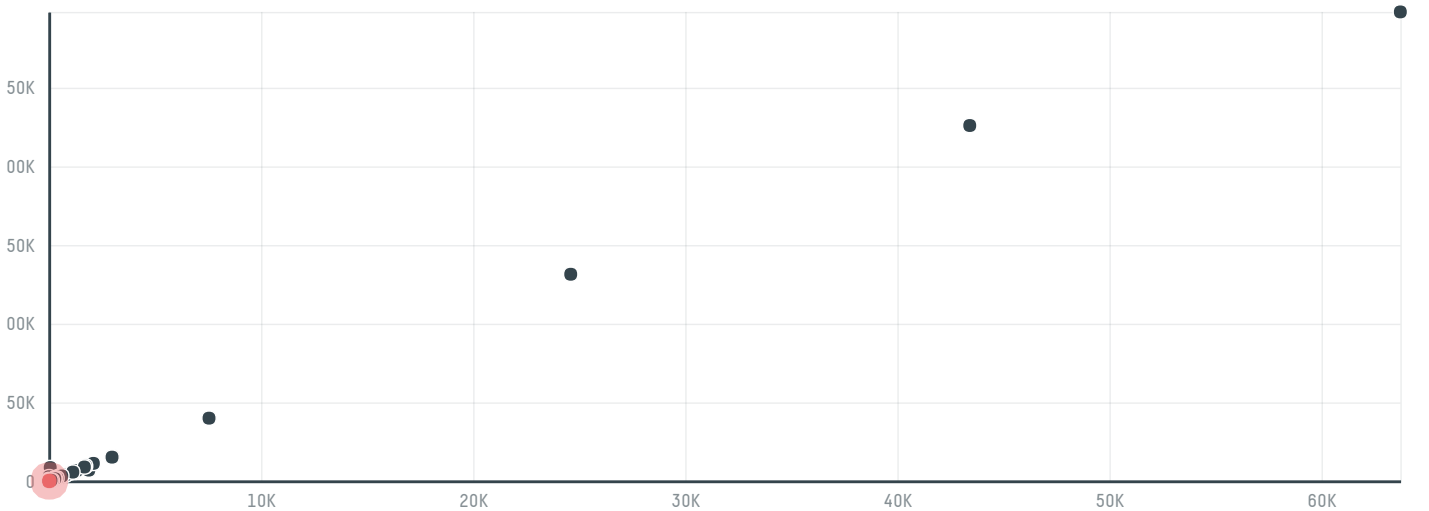

MUNICIPALITY	SOY DEFORESTATION RISK FOR FEED	CO2 EMISSIONS RISK FROM SOY DEFORESTATION FOR FEED (T CO2)
PALMEIRAS DE GOIAS	0ha	2.5t CO2

BIOME	SOY DEFORESTATION RISK FOR FEED	CO2 EMISSIONS RISK FROM SOY DEFORESTATION FOR FEED (T CO2)
CERRADO	0ha	2.5t CO2

COMPARING COMPANIES IMPORTING CHICKEN FROM BRAZIL IN 2018

Trase is a partnership between

In collaboration with

Donors

This website uses cookies to provide you with an improved user experience. By continuing to browse this site, you consent to the use of cookies and similar technologies. Please visit our [privacy policy](#) for further details.

I AGREE