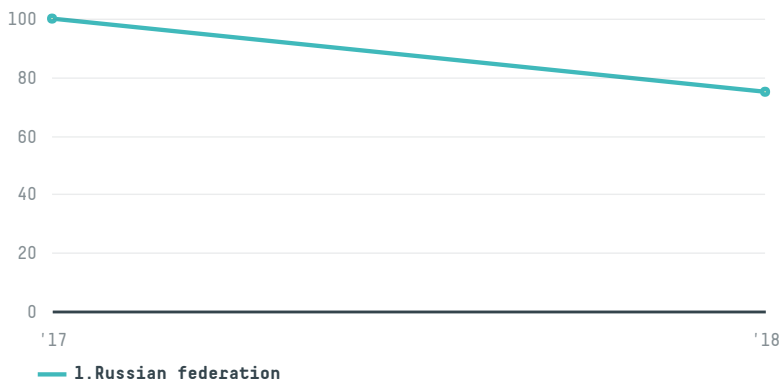

TOP DESTINATION COUNTRIES OF CHICKEN IMPORTED BY OOO RUSAGRO: