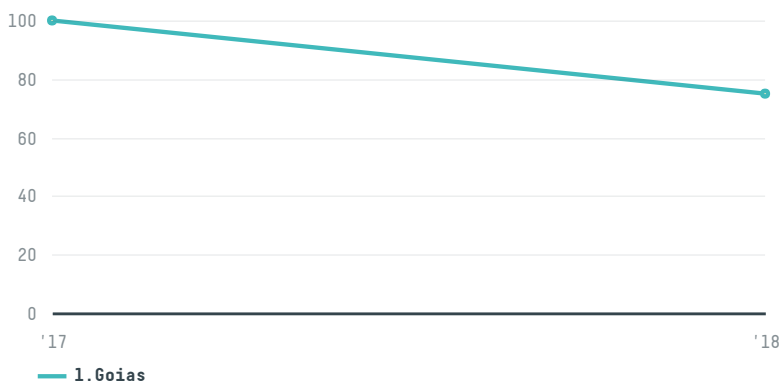

TOP DESTINATION COUNTRIES OF CHICKEN IMPORTED BY OOO RUSAGRO: