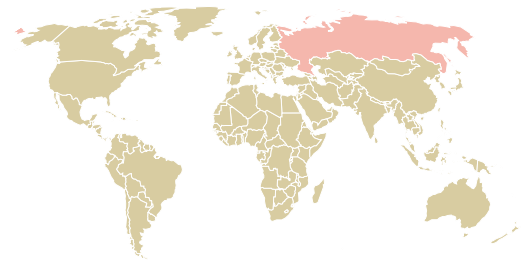

TOP DESTINATION COUNTRIES OF CHICKEN IMPORTED BY OOO RUSAGRO: