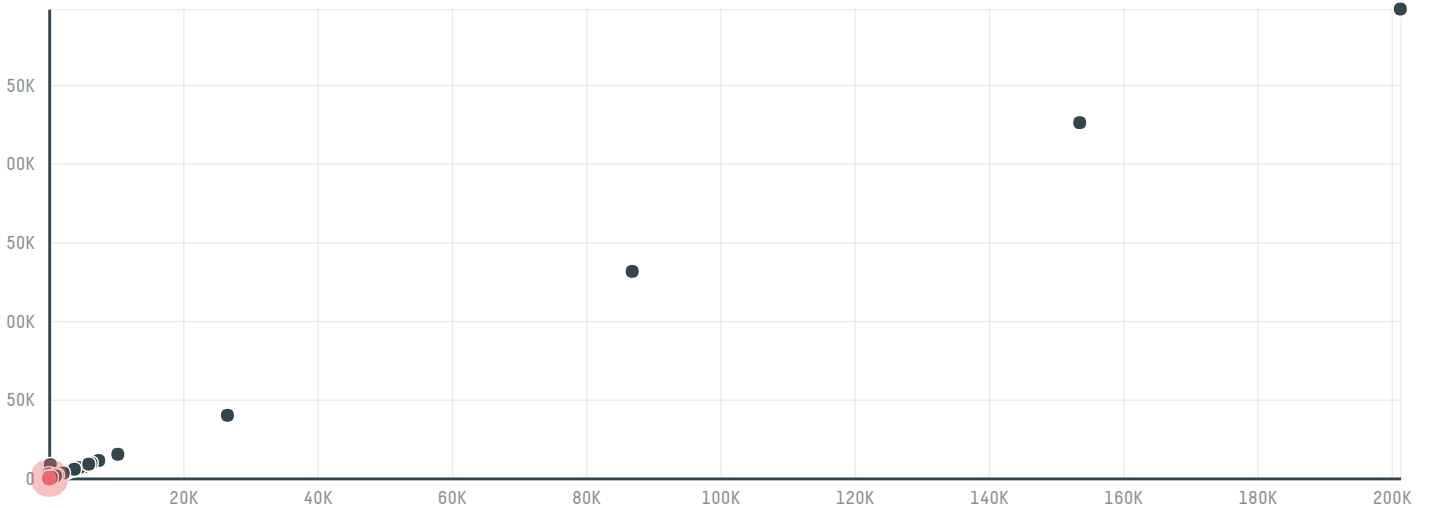

MUNICIPALITY	SOY DEFORESTATION RISK FOR FEED	CO2 EMISSIONS RISK FROM SOY DEFORESTATION FOR FEED (T CO2)
PALMEIRAS DE GOIAS	0ha	2.5t CO2

BIOME	SOY DEFORESTATION RISK FOR FEED	CO2 EMISSIONS RISK FROM SOY DEFORESTATION FOR FEED (T CO2)
CERRADO	0ha	2.5t CO2

COMPARING COMPANIES IMPORTING CHICKEN FROM BRAZIL IN 2018

Trase is a partnership between

In collaboration with

Donors

This website uses cookies to provide you with an improved user experience. By continuing to browse this site, you consent to the use of cookies and similar technologies. Please visit our [privacy policy](#) for further details.

I AGREE