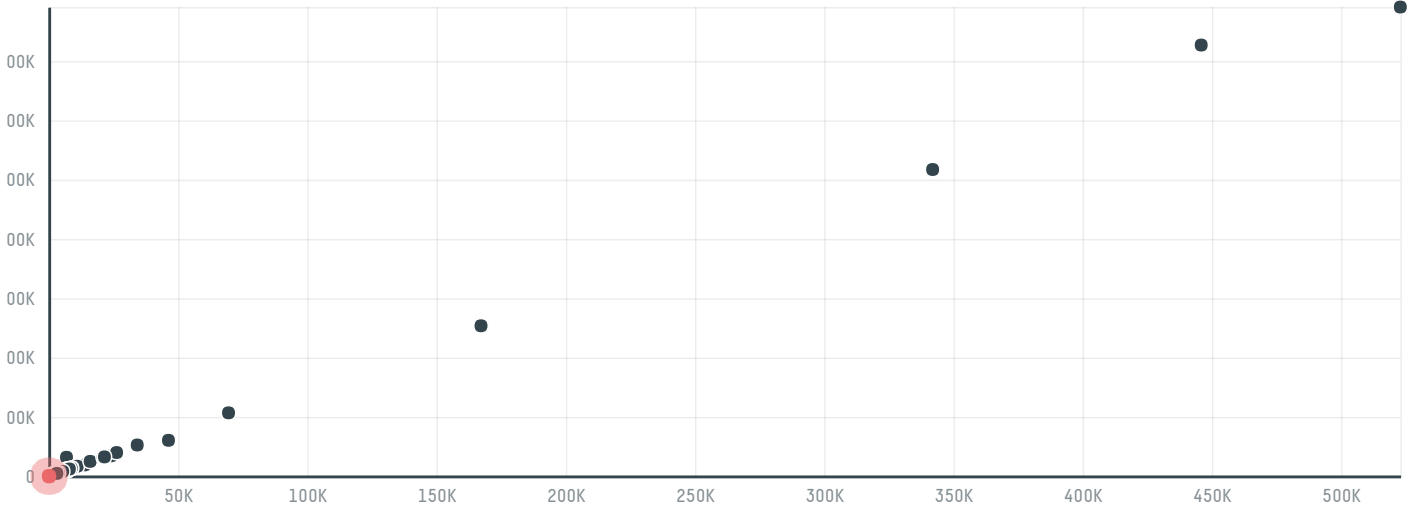

MUNICIPALITY	SOY DEFORESTATION RISK FOR FEED	CO2 EMISSIONS RISK FROM SOY DEFORESTATION FOR FEED (T CO2)
VISCONDE DO RIO BRANCO	0ha	0.5t CO2

BIOME	SOY DEFORESTATION RISK FOR FEED	CO2 EMISSIONS RISK FROM SOY DEFORESTATION FOR FEED (T CO2)
MATA ATLANTICA	0ha	0.5t CO2

COMPARING COMPANIES IMPORTING CHICKEN FROM BRAZIL IN 2017

Trase is a partnership between

In collaboration with

Donors

This website uses cookies to provide you with an improved user experience. By continuing to browse this site, you consent to the use of cookies and similar technologies. Please visit our [privacy policy](#) for further details.

I AGREE