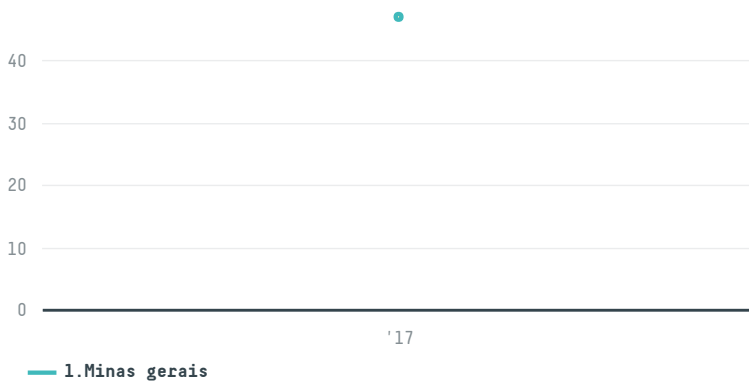

TOP DESTINATION COUNTRIES OF CHICKEN IMPORTED BY 250454 - MEIJIYA SANGY CO LTD: