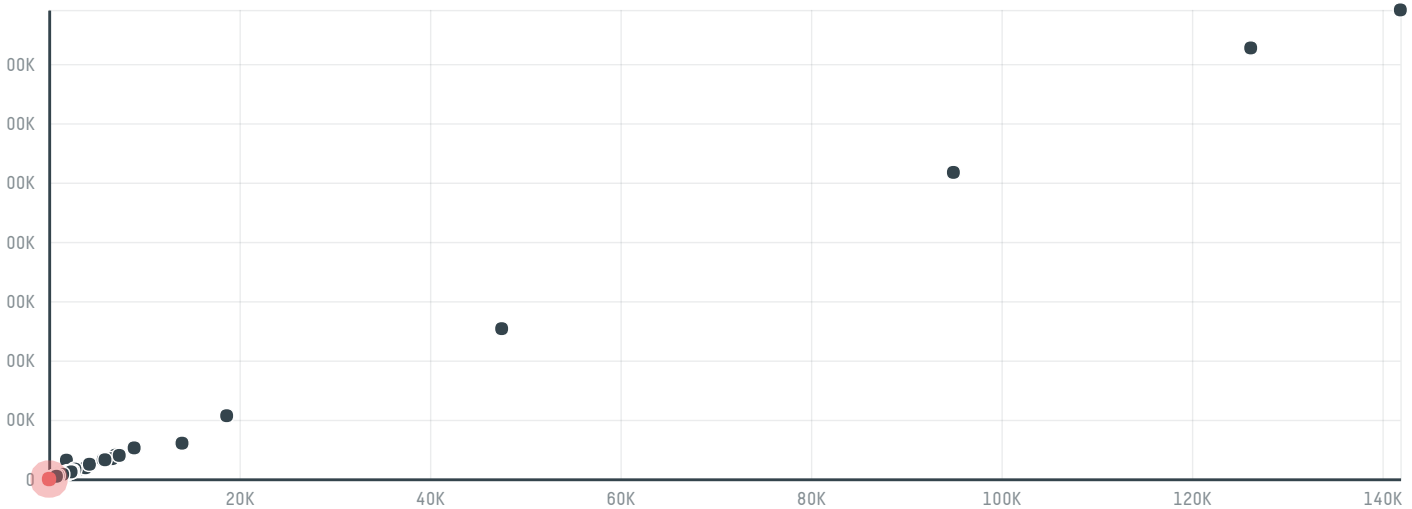

MUNICIPALITY	SOY DEFORESTATION RISK FOR FEED	CO2 EMISSIONS RISK FROM SOY DEFORESTATION FOR FEED (T CO2)
VISCONDE DO RIO BRANCO	0ha	0.5t CO2

BIOME	SOY DEFORESTATION RISK FOR FEED	CO2 EMISSIONS RISK FROM SOY DEFORESTATION FOR FEED (T CO2)
MATA ATLANTICA	0ha	0.5t CO2

COMPARING COMPANIES IMPORTING CHICKEN FROM BRAZIL IN 2017

Trase is a partnership between

In collaboration with

Donors

This website uses cookies to provide you with an improved user experience. By continuing to browse this site, you consent to the use of cookies and similar technologies. Please visit our [privacy policy](#) for further details.

I AGREE