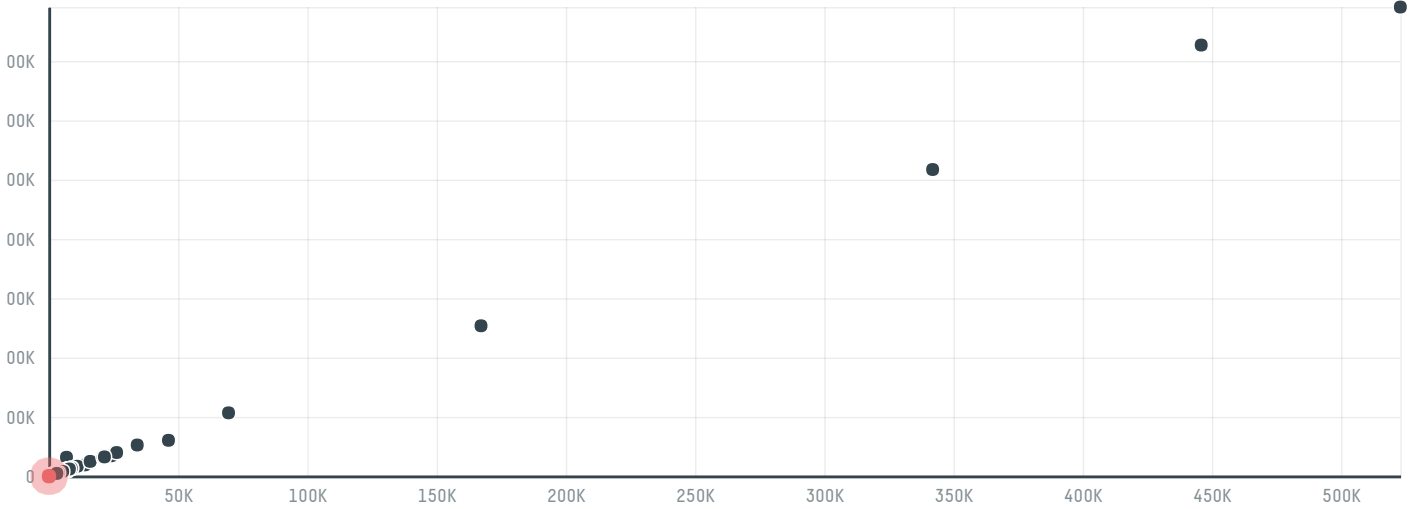

MUNICIPALITY	SOY DEFORESTATION RISK FOR FEED	CO2 EMISSIONS RISK FROM SOY DEFORESTATION FOR FEED (T CO2)
NOVA PRATA	0ha	0t CO2

BIOME	SOY DEFORESTATION RISK FOR FEED	CO2 EMISSIONS RISK FROM SOY DEFORESTATION FOR FEED (T CO2)
MATA ATLANTICA	0ha	0t CO2

COMPARING COMPANIES IMPORTING CHICKEN FROM BRAZIL IN 2017

Trase is a partnership between

In collaboration with

Donors

This website uses cookies to provide you with an improved user experience. By continuing to browse this site, you consent to the use of cookies and similar technologies. Please visit our [privacy policy](#) for further details.

I AGREE