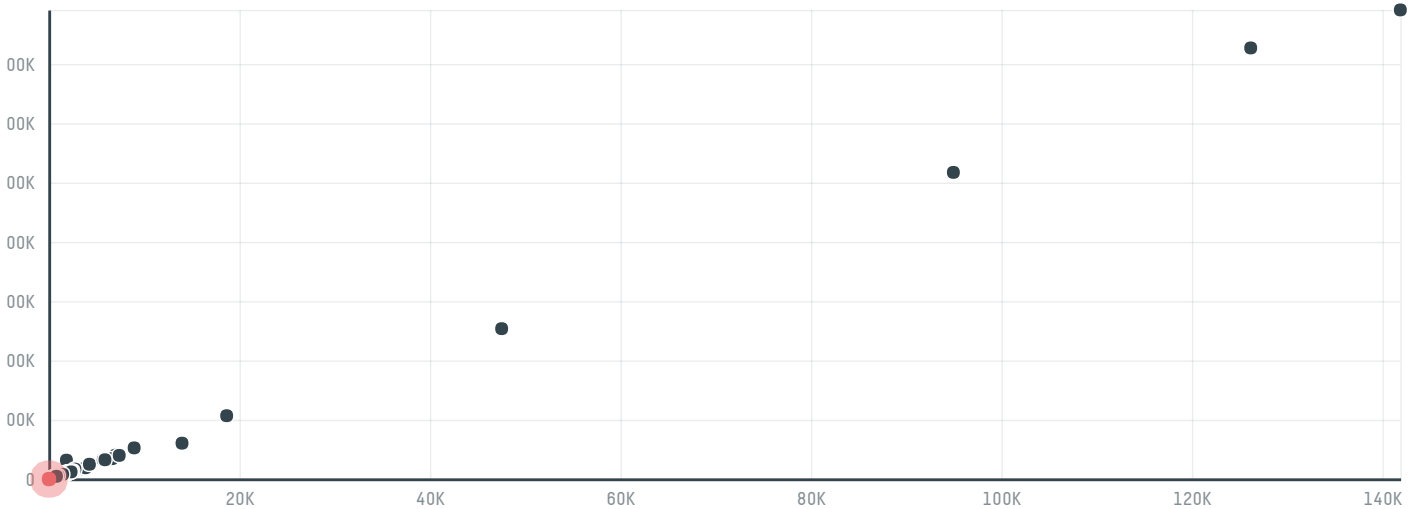

MUNICIPALITY	SOY DEFORESTATION RISK FOR FEED	CO2 EMISSIONS RISK FROM SOY DEFORESTATION FOR FEED (T CO2)
VILA FLORES	0ha	0t CO2

BIOME	SOY DEFORESTATION RISK FOR FEED	CO2 EMISSIONS RISK FROM SOY DEFORESTATION FOR FEED (T CO2)
MATA ATLANTICA	0ha	0t CO2

COMPARING COMPANIES IMPORTING CHICKEN FROM BRAZIL IN 2017

Trase is a partnership between

In collaboration with

Donors