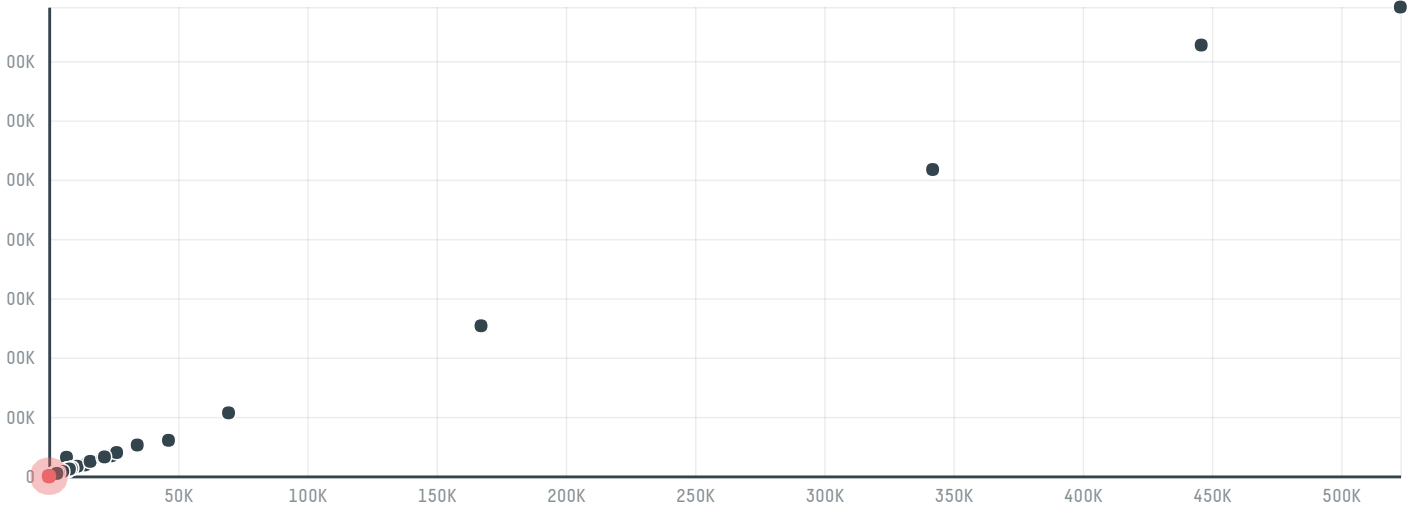

MUNICIPALITY	SOY DEFORESTATION RISK FOR FEED	CO2 EMISSIONS RISK FROM SOY DEFORESTATION FOR FEED (T CO2)
VILA FLORES	0ha	0t CO2

BIOME	SOY DEFORESTATION RISK FOR FEED	CO2 EMISSIONS RISK FROM SOY DEFORESTATION FOR FEED (T CO2)
MATA ATLANTICA	0ha	0t CO2

COMPARING COMPANIES IMPORTING CHICKEN FROM BRAZIL IN 2017

Trase is a partnership between

In collaboration with

Donors